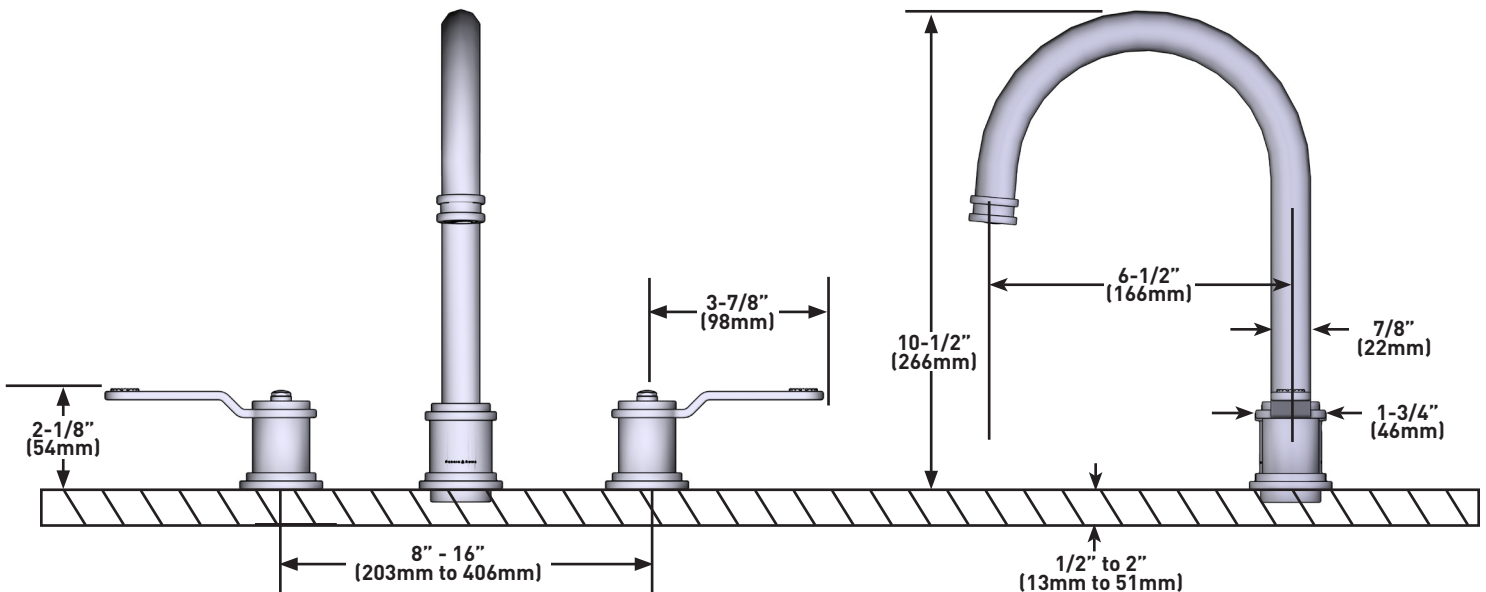

SPECIFICATIONS

DESCRIPTION

- C-spout design with Lever handles
- 2 x 1" mounting holes for the side valves
- 1-3/8" hole for the spout
- Swiveling aerator allows you to change the direction of the water spray to best suit your preference
- Complements: Armstrong™ Collection

FLOW

- 1.2 GPM at 60 PSI (CEC compliant)

STANDARDS

- ASME A112.18.1; CSA B125.1

WARRANTY

- Most products or parts carry "Limited Warranties" against manufacturing defects. For US customers please visit houseofrohl.com/support and for Canadian customers please visit houseofrohl.ca/support for complete product and finish warranty.

Armstrong™ Widespread Lavatory Faucet With C-Spout

MODELS: U.AR08D3HT

For warranty or additional information, contact:

US Customers

U.S.A.
houseofrohl.com/support
1-800-777-9762

QUEBEC / MARITIMES / WESTERN CANADA
QUÉBEC / MARITIMES / OUEST CANADIEN
QUEBEC / MARITIMOS / CANADA OCCIDENTAL
houseofrohl.ca/support
1-866-473-8442

Canadian Customers

ONTARIO
houseofrohl.ca/support
1-800-287-5354

SPÉCIFICATIONS

DESCRIPTION

- Modèle doté d'un bec en C et de poignées à manette
- Trous d'installation de 2 po x 1 po pour les soupapes latérales
- Trou de 1 po x 1 3/8 po pour le bec
- L'aérateur pivotant vous permet de modifier à votre guise l'orientation du jet d'eau
- Complète la collection Armstrong^{MC}