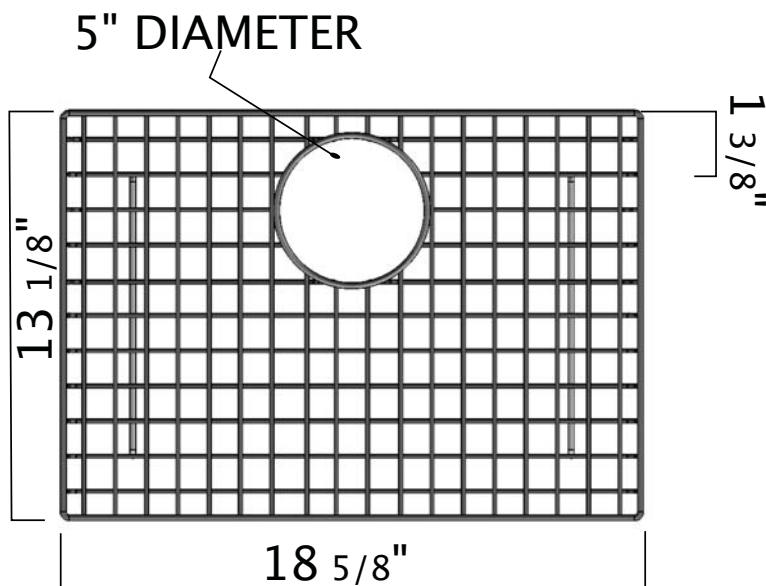

WARRANTY

- One Year on Manufacturer defects

Consult your local ROHL showroom for additional information and specifications. For complete warranty details and a list of showrooms, go to www.rohlhome.com.