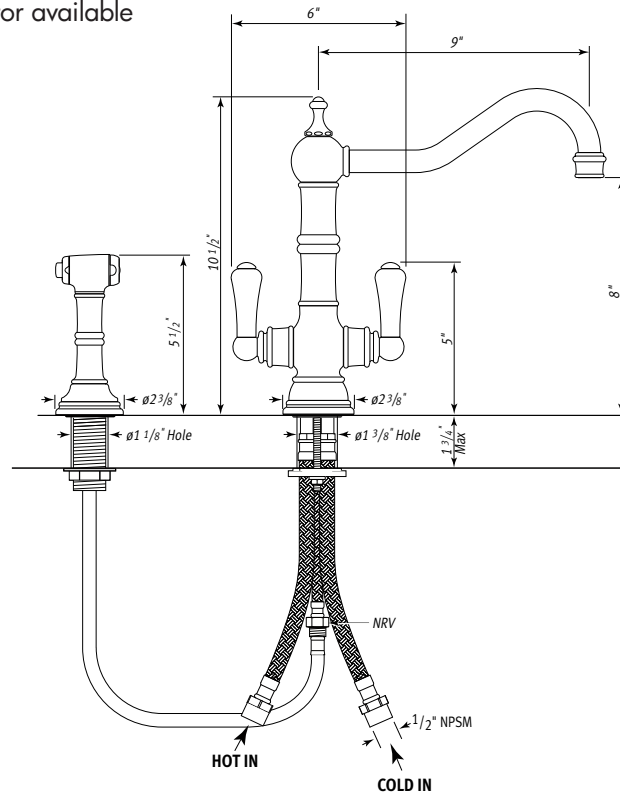

WARRANTY

- Limited Lifetime

* For CA/VT, place a "-2" at end of model number for code compliant product. (Example A3608LMAPC-2)

Consult your local ROHL showroom for additional information and specifications. For complete warranty details and a list of showrooms, go to www.rohlhome.com.