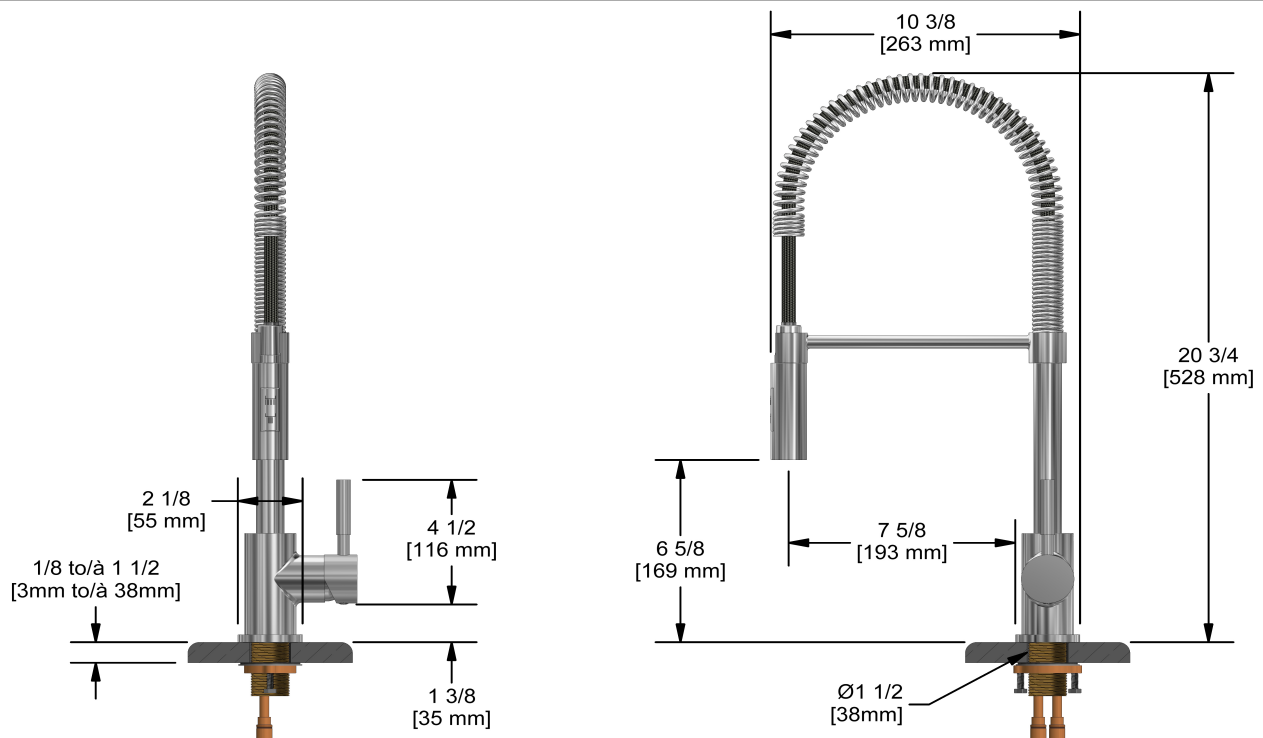

Kitchen faucet with spray
BI201

UPC®

Specifications

Descriptions

- 3/8" speedway compression
- Flexible spout
- Ceramic cartridge
- 2-jet hand spray

Available colors

- C : Chrome
- CBK : Chrome/Black
- SSBK : Stainless Steel (PVD)/Black

Available flows

- 8.3 L/min, 2.2 gpm (US) 60psi
- 3.7 L/min, 1 gpm (US) 60psi (**BI201-10**)
- 5.69 L/min, 1.5 gpm (US) 60psi (**BI201-15**)

Certifications

- CSA B125.1
- NSF/ANSI standard 61 and 372
- ASME A112.18.1
- CMR248 Approval
- DOE