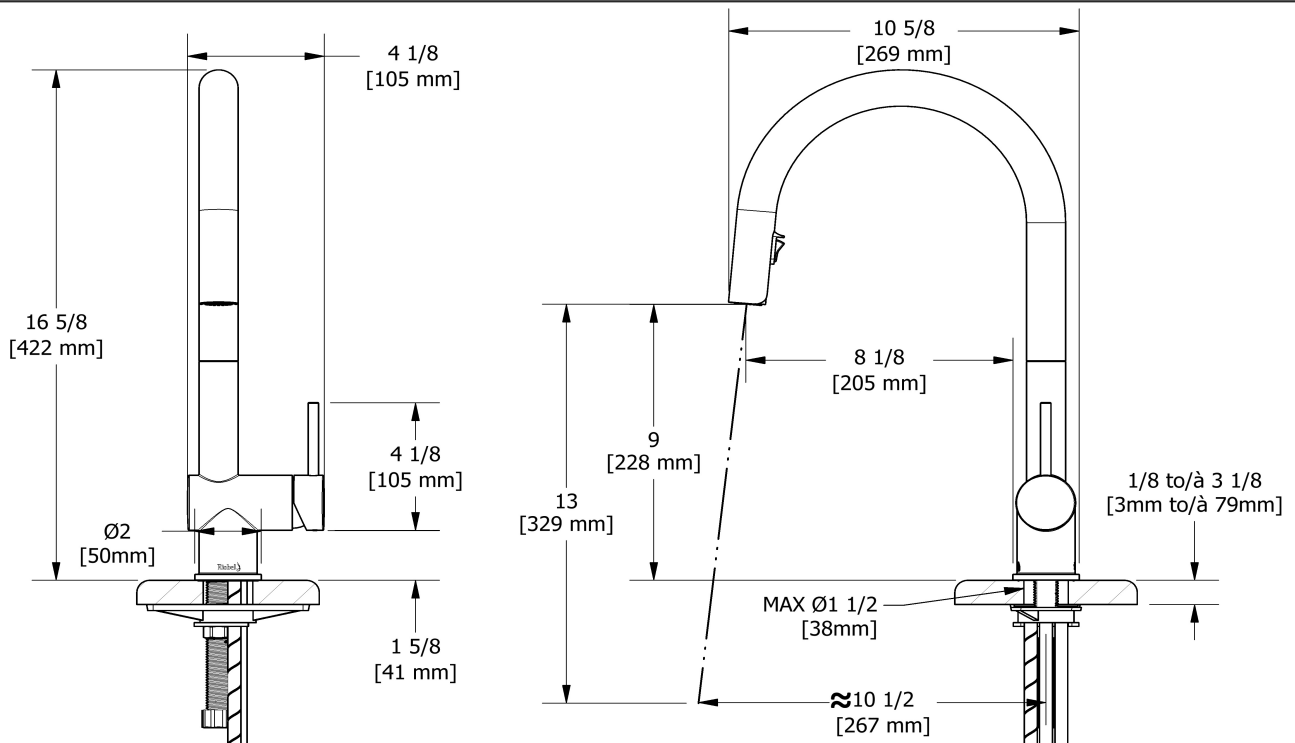

Certifications

- CSA B125.1
- NSF/ANSI standard 61 and 372
- ASME A112.18.1

UPC®