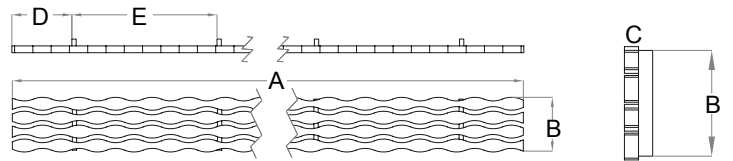

NOTES

QuickDrain recommends that the cover extends the full width of the shower from vertical-to-vertical surface (wall to wall or wall to curb).

Do Not grout or caulk the cover in place (cover must remain removable for maintenance).

Reference Care and Maintenance Steps in Install Guide

Cover comes in lengths 18"-72" in both Brushed and Polished Stainless Steel. Only available in 18"-56" for Specialty Finish Options.

APPROVALS AND LISTINGS

Drain Assembly

DIMENSIONS

[A]:	Length	18", 32", 40", 48", 56", 64", 72"	[D]:	Final Crossbare to End	1-11/16"
[B]:	Width	1-1/2"	[E]:	Distance between Crossbars	4-1/16"
[C]:	Depth	3/8"			

STREAM COVERS					
✓	Length	Finish	Item No	Compatible ShowerLine Drain Body	Compatible ProLine Drain Body
	18"	BRUSHED STAINLESS STEEL	STREAM18	-	PLD18S1
	18"	POLISHED STAINLESS STEEL	STREAM18-P	-	PLD18S1
	18"	BRUSHED GOLD	STREAM18-BG	-	PLD18S1
	18"	POLISHED GOLD	STREAM18-PG	-	PLD18S1
	18"	MATTE BLACK	STREAM18-MB	-	PLD18S1
	18"	POLISHED BLACK	STREAM18-PB	-	PLD18S1
	18"	OIL RUBBED BRONZE	STREAM18-ORB	-	PLD18S1
	18"	POLISHED ROSE GOLD	STREAM18-PRG	-	PLD18S1