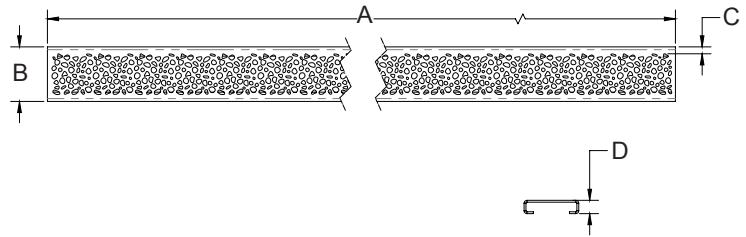

QUICKDRAIN STONES LINEAR DRAIN COVERS TECHNICAL SPECIFICATION

Job Name _____	Item # _____
Location _____	
Engineer _____	Contractor _____
PO # _____	Tag _____
Representative _____	

DESCRIPTION

The Linear Drain covers are made of 304 stainless steel and can be used with Showerline and ProLine linear drains. They shall have the ability to be cut on site to fit the exact finished opening and have height adjustability with the use of spacers. PVD coating shall be used for Brushed Gold, Polished Gold, Polished Black, Oil Rubbed Bronze, and Polished Rose Gold covers, whereas Powder Coating shall be used for Matte Black covers.

NOTES

QuickDrain recommends that the cover extends the full width of the shower from vertical-to-vertical surface (wall to wall or wall to curb).

Do Not grout or caulk the cover in place (cover must remain removable for maintenance).

Reference Care and Maintenance Steps in Install Guide

Cover comes in lengths 18"-56" in both Brushed and Polished Stainless Steel. Only available in 18"-56" for Specialty Finish Options.

APPROVALS AND LISTINGS

DIMENSIONS

[A]:	Length	18", 32", 40", 48", 56"	[C]:	Border	1/5"
[B]:	Width	1-1/2"	[D]:	Height	3/8"

STONES LINEAR DRAIN COVERS					
✓	Length	Finish	Item No	Compatible ShowerLine Drain Body	Compatible ProLine Drain Body
	18"	BRUSHED STAINLESS STEEL	STONES18	-	PLD18S1
	18"	POLISHED STAINLESS STEEL	STONES18-P	-	PLD18S1
	18"	BRUSHED GOLD	STONES18-BG	-	PLD18S1
	18"	POLISHED GOLD	STONES18-PG	-	PLD18S1
	18"	MATTE BLACK	STONES18-MB	-	PLD18S1
	18"	POLISHED BLACK	STONES18-PB	-	PLD18S1
	18"	OIL RUBBED BRONZE	STONES18-ORB	-	PLD18S1
	18"	POLISHED ROSE GOLD	STONES18-PRG	-	PLD18S1