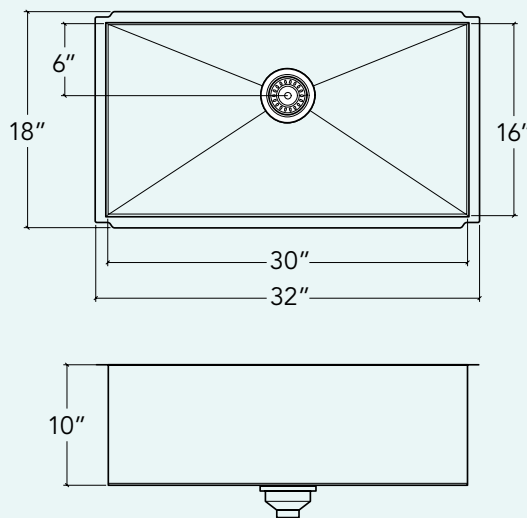

IH0-US-321810

ProInox H0

Stainless steel kitchen sink

Handcrafted

Urban style corners [0"]

Installation

Undermount

Bowl

30" x 16" x 10"

Overall

32" x 18" x 10"

Recommended cabinet

36"

Drain

Ø 3 1/2"

Packaging

33" x 21 1/2" x 13"

32 lbs

Features

- 304 brushed finish stainless steel (18/10) – 18 gauge
- Sound deadening pads for maximum noise reduction
- Drain located towards rear providing more space under the sink
- Stainless steel strainer (AA-SA-3.5-SA) and mounting hardware included
- Product certified ASME A112.19.3, CSA B45.0, and CSA B45.4

Must-have accessories