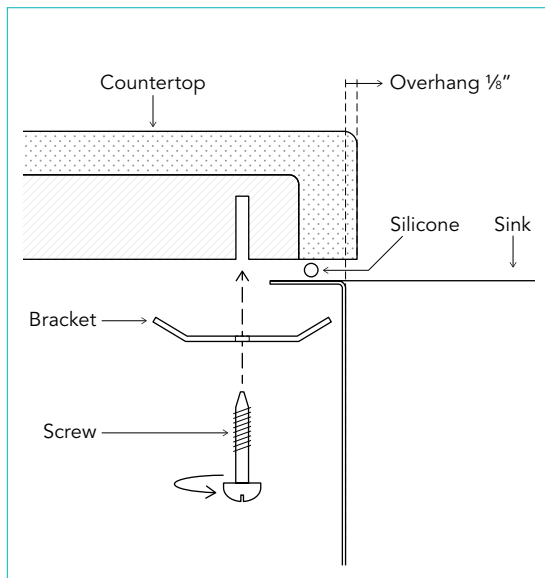

* Not included

Maintenance

Follow one simple rule to keep your sink in good condition:
Clean it regularly.

Daily

Clean the sink with a sponge or a soft cloth.

Use mild soap (dish soap) or an all-purpose, non-abrasive liquid cleanser that contains no chlorines or acid.

Always rinse with warm water and wipe with a dry cloth to prevent calcium buildup.

Use a bottom grid to protect the metal from wear and scratches.

Precautions

Do not scrub the sink with steel wool or scouring pads.

Do not use abrasive cleansers or products containing chlorines or acid.

Do not use silver polish or grout cleaning products, which can discolor the finish and leave stains.

Use a water and vinegar solution to loosen calcium buildup.

Mustard, mayonnaise, lemon juice, grease, fat, and other food residue can cause rust and stains if left to sit. Be sure to rinse your sink with plenty of water.

Do not place a rubber mat on the bottom of your sink. Food, water, and cleaning products can cling to it and create stains.

Warranty

Prochef offers a LIMITED LIFETIME WARRANTY on the fixed components of its stainless steel sinks. This warranty is limited to defects or damages resulting from a normal residential use. For further details on our product warranty, please refer to our catalog or Website.