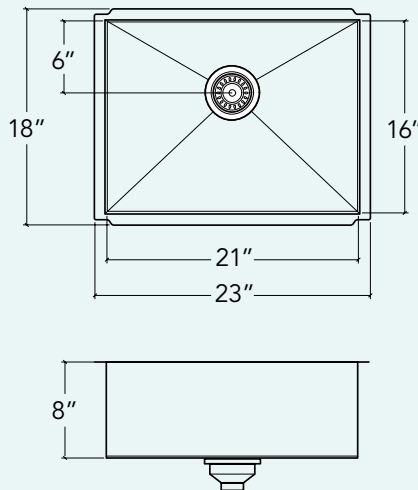

IH0-US-23188

ProInox H0

Stainless steel kitchen sink

Handcrafted

Urban style corners [0"]

Installation

Undermount

Bowl

21" × 16" × 8"

Overall

23" × 18" × 8"

Recommended cabinet

27"

Drain

Ø 3 ½"

Packaging

24" × 21 ½" × 13"

22 lbs

Features

- 304 brushed finish stainless steel (18/10) – 18 gauge
- Sound deadening pads for maximum noise reduction
- Drain located towards rear providing more space under the sink
- Stainless steel strainer (AA-SA-3.5-SA) and mounting hardware included
- Product certified ASME A112.19.3, CSA B45.0, and CSA B45.4

Must-have accessories