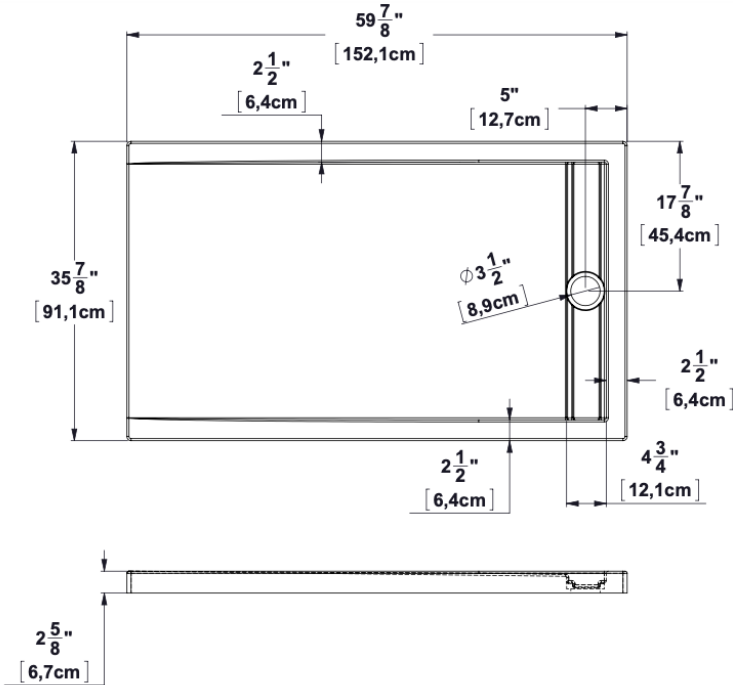

Base 60x36 right hand linear drain cover

Product code: **SB60R36LI**

Nominal dimensions: **60" x 36" x 2.625" [152.4 cm x 91.4 cm x 6.7 cm]**

Material: **acrylic**

Draft revision : **20221128124337**

Draft and specs

Specifications
Textured floor: no
Footrest: no
Characteristics:

Remarks
All measures have a precision of $\pm 1/4"$ (0,63cm) If a measure is present on one side only, part is symmetrical

Available options
Shower seat:
Shower door : PB136 EKO60 EKO60R36 PBSD60 PBSD60R36 PBSD60R236

Additional note(s):

Linear white drain cover included. Integrated tile flanges not shown. To be specified when ordering. Aluminum tile flanges can be supplied as an option. *The "X" configuration has no tiling flange. The aluminum tile flanges are provided, but not factory installed.