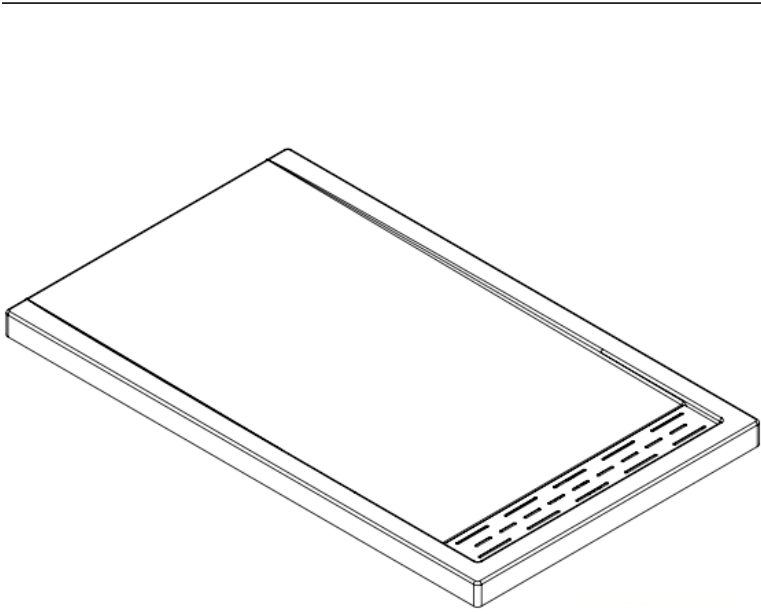

Base 60x36 right hand linear drain cover

Product code: **SB60R36LI**

Nominal dimensions: **60" x 36" x 2.625" [152.4 cm x 91.4 cm x 6.7 cm]**

Material: **acrylic**

Draft revision : **20221128124337**

Draft and specs

Specifications
Textured floor: no
Footrest: no
Characteristics:

Remarks
All measures have a precision of $\pm 1/4"$ (0,63cm) If a measure is present on one side only, part is symmetrical

Available options
Shower seat:
Shower door : PB136 EKO60 EKO60R36 PBSD60 PBSD60R36 PBSD60R236

Additional note(s):

Linear white drain cover included. Integrated tile flanges not shown. To be specified when ordering. Aluminum tile flanges can be supplied as an option. *The "X" configuration has no tiling flange. The aluminum tile flanges are provided, but not factory installed.