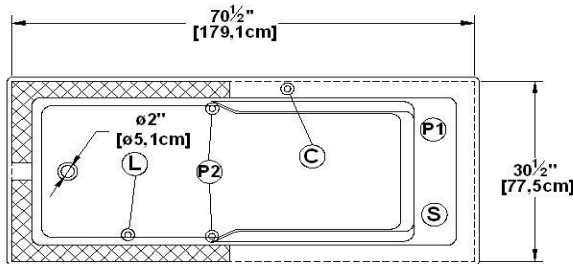

Options and installation

accessories and decorative lines positions are approximative

Additional(s) note(s) :

It may be necessary to raise the bath to install a skirt. Keypad supplied but not installed when ordered with tile flanges or remote control.

Legend			
(S)	Blower	(L)	Chromatherapy light
(P1)	Pump	(P2)	Grab bar
(C)	Keypad		
[Cross-hatched]	Recommended faucets drilling location*		
-----			Deck cut-out line

Available models	
Model	Availability
Soaker alone	✓
Comfort Air™	✓
AeroMassage™	✓
Super AeroMassage™	✓
Dynamic Turbo™ (not available in the U.S.)	✓
Dynamic Turbo™ + AeroMassage™	✓
Dynamic Turbo™ + Super AeroMassage™	✓

Available recommended options	
Front skirt :	SP72
Recommended drain :	WOCO14 (chrome finish)
Tile flanges :	available
Remote control** :	available
**Floating	

*It is possible to install the faucets elsewhere on the product. The installer must verify that there are no piping or wires before drilling.

IMPORTANT NOTE : Specifications, dimensions and models are subject to change.

Visit our website <http://www.oceania-attitude.com> to access up-to-date dimensions and informations. In all cases, information on the website is the most up-to-date. Dimensions may vary slightly. To ensure proper fit, measurements must be taken on the product directly.

Head office

591, avenue des Entreprises
Thetford Mines, Quebec
CANADA G6H 4B2

Phone numbers

No-charge : 1-877-332-4224
Fax : 1-866-460-4334

Internet

Web : <http://www.oceania-attitude.com>
Email : info@oceaniabaths.com