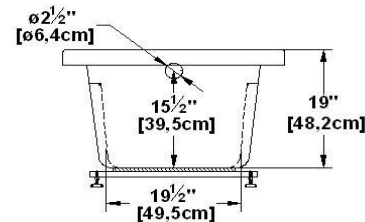

# Liberty relax

Product code : **LC72**

Draft revision : **20140310131000**

External dimensions : **72" x 32" x 22" [182,9 cm x 81,3 cm x 55,9 cm]**

Series : **deck mount**

Seats : **1**

2012 catalog page : **46**

Low-profile available : **yes**

Arm rests : **yes**

Low-profile available : **yes**

Remarks	
*all measures have a precision of ± 1/4" (0,63cm)	
*internal dimensions taken at 4" (10cm) from bath bottom	
*capacity is measured by filling the soaker to 1-1/2" under the overflow	
*textured skirt available on all Freestanding products	
*shelf height is 3/4" on all "low-profile" models	