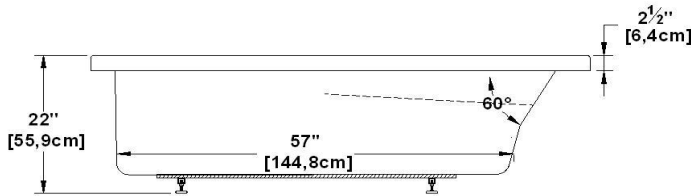

Liberty relax

Product code : **LC72**

Draft revision : **20140310131000**

External dimensions : **72" x 32" x 22" [182,9 cm x 81,3 cm x 55,9 cm]**

Series : **deck mount**

Seats : **1**

2012 catalog page : **46**

Low-profile available : **yes**

Arm rests : **yes**

Low-profile available : **yes**

Draft and specs