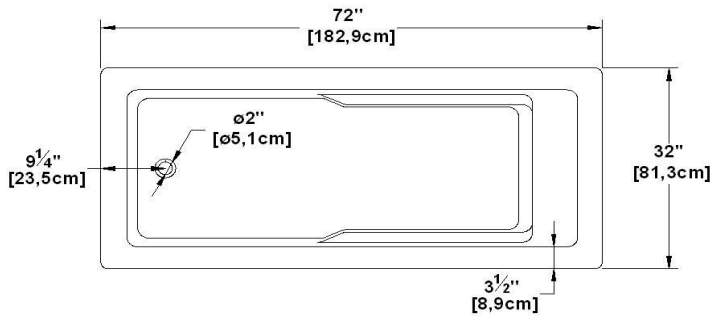

Liberty relax

Product code : **LC72**

Draft revision : **20140310131000**

External dimensions : **72" x 32" x 22" [182,9 cm x 81,3 cm x 55,9 cm]**

Series : **deck mount**

Seats : **1**

2012 catalog page : **46**

Low-profile available : **yes**

Arm rests : **yes**

Low-profile available : **yes**

Draft and specs