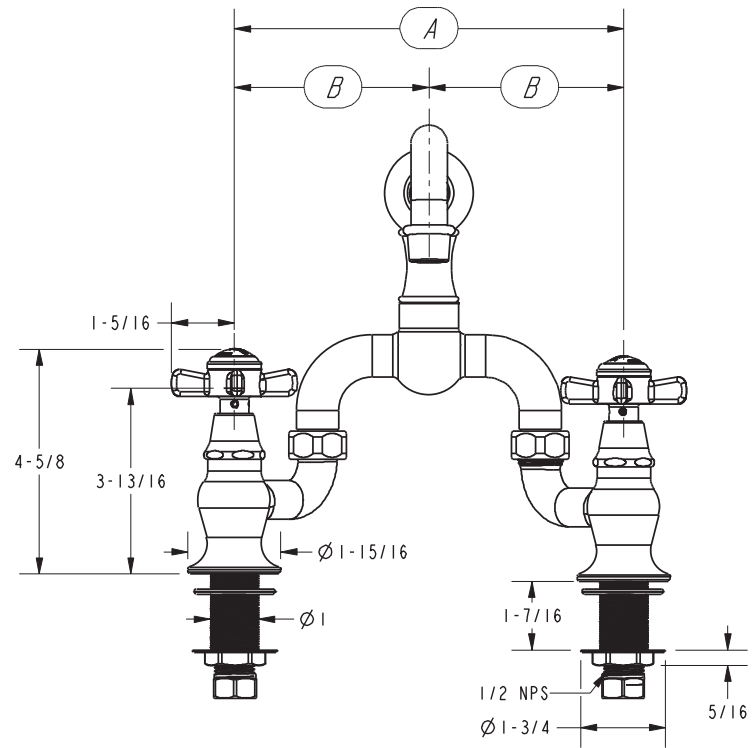

FAIRFIELD

Bridge Style Kitchen Faucet

9451

Features

- Solid brass construction
- Bridge-style brass valve bodies
- Quarter-turn washerless ceramic disc valve cartridges
- ADA compliant traditional cross handles
- Swivel spout assembly
- 6-9/16" (16.7 cm) spout height at outlet
- 8-1/2" (21.6 cm) min. to 10-3/8" (26.4 cm) max. spout reach (c-c)
- For 8" (20.3 cm) centers - Maximum 9-3/4" (24.9 cm)
- 1.8 gallons (6.8 liters) per minute maximum flow rate

Product Specification: Add "Color / Finish" suffix to Model number, below.

The Bridge Style Kitchen Faucet shall be made of solid brass construction. Faucet shall incorporate a swivel spout assembly and feature bridge-style brass valve bodies with quarter-turn washerless ceramic disc valve cartridges. Faucet shall have a 1.8 gallons (6.8 liters) per minute maximum flow rate. Product shall be for 8" (20.3 cm) centers - Maximum 9-3/4" (24.8 cm). Product shall incorporate a 6-9/16" (16.7 cm) spout height at outlet and an 8-1/2" (21.6 cm) min. to 10-3/8" (26.4 cm) max. spout reach (c-c). Faucet shall incorporate ADA compliant traditional cross handles. Bridge-Style Kitchen Faucet shall be Newport Brass Model 9451/____ .

9451

PRODUCT DIMENSIONS *(Units are in inches)*

VARIABLE FAUCET SETUP			
A	B	C	D
8	4	8-9/16	2-3/4
9-5/8	4-13/16	10-3/8	15/16

Fairfield Bridge Style Kitchen Faucet
9451

NEWPORT BRASS
Flawless Beauty. From Faucet to Finish.™