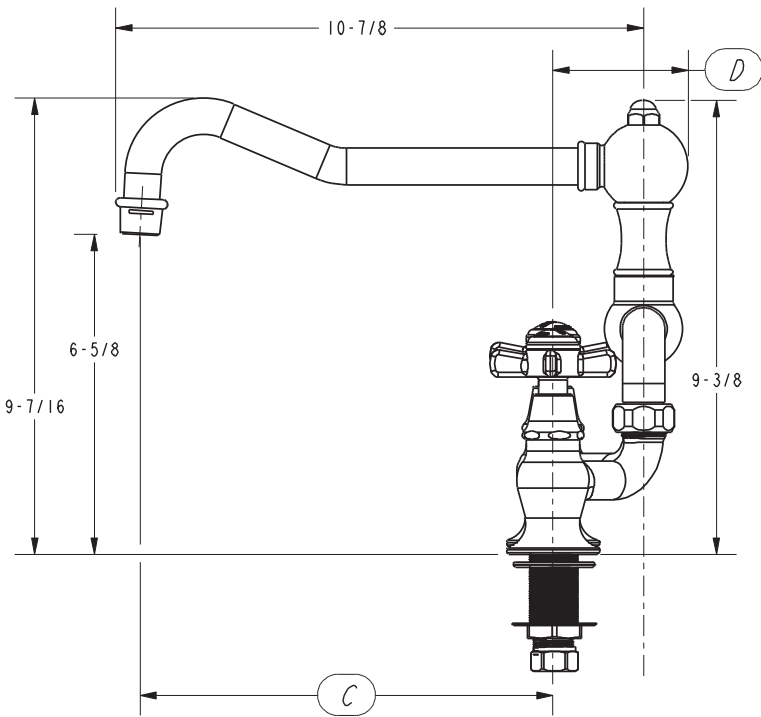

FAIRFIELD

Bridge Style Kitchen Faucet

9451

Features

- Solid brass construction
- Bridge-style brass valve bodies
- Quarter-turn washerless ceramic disc valve cartridges
- ADA compliant traditional cross handles
- Swivel spout assembly
- 6-9/16" (16.7 cm) spout height at outlet
- 8-1/2" (21.6 cm) min. to 10-3/8" (26.4 cm) max. spout reach (c-c)
- For 8" (20.3 cm) centers - Maximum 9-3/4" (24.9 cm)
- 1.8 gallons (6.8 liters) per minute maximum flow rate

Product Specification: Add "Color / Finish" suffix to Model number, below.

The Bridge Style Kitchen Faucet shall be made of solid brass construction. Faucet shall incorporate a swivel spout assembly and feature bridge-style brass valve bodies with quarter-turn washerless ceramic disc valve cartridges. Faucet shall have a 1.8 gallons (6.8 liters) per minute maximum flow rate. Product shall be for 8" (20.3 cm) centers - Maximum 9-3/4" (24.8 cm). Product shall incorporate a 6-9/16" (16.7 cm) spout height at outlet and an 8-1/2" (21.6 cm) min. to 10-3/8" (26.4 cm) max. spout reach (c-c). Faucet shall incorporate ADA compliant traditional cross handles. Bridge-Style Kitchen Faucet shall be Newport Brass Model 9451/____ .

9451

PRODUCT DIMENSIONS *(Units are in inches)*

VARIABLE FAUCET SETUP			
A	B	C	D
8	4	8-9/16	2-3/4
9-5/8	4-13/16	10-3/8	15/16

Fairfield Bridge Style Kitchen Faucet
9451

NEWPORT BRASS
Flawless Beauty. From Faucet to Finish.™