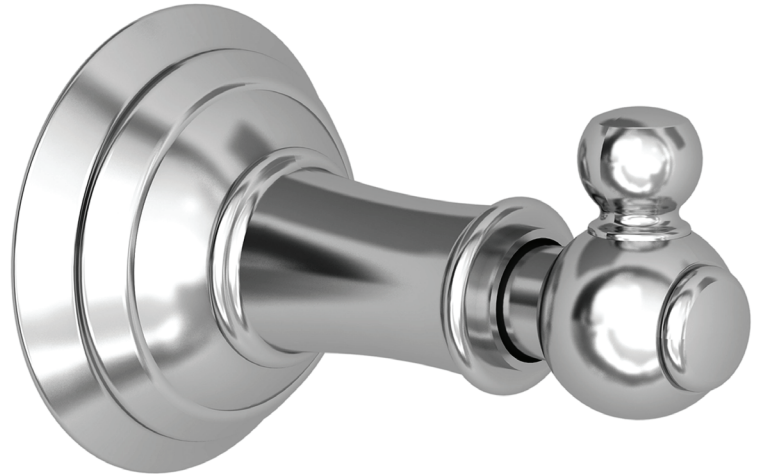

AYLESBURY

Single Robe Hook

34-12

Features

- Solid brass construction
- Complements Victoria product series

Codes / Standards Compliance

Meets or exceeds the following at date of manufacture:

- All applicable US Federal and State material regulations

Colors / Finishes

- 10B: Oil Rubbed Bronze
- 15: Polished Nickel
- 15S: Satin Nickel - PVD
- 26: Polished Chrome
- Other: Refer to the Newport Brass catalog for additional color/finish options.

Specified Model

Model	Description	Colors Finishes
34-12	Single Robe Hook	<input type="checkbox"/> 10B <input type="checkbox"/> 15 <input type="checkbox"/> 15S <input type="checkbox"/> 26 <input type="checkbox"/> Other

Product Specification: Add size designator and "Color / Finish" suffix to Model number, below.

The Single Robe Hook shall be made of solid brass construction. Single Robe Hook shall complement Newport Brass Aylesbury product series. Single Robe Hook shall be Newport Brass Model 34-12/____.