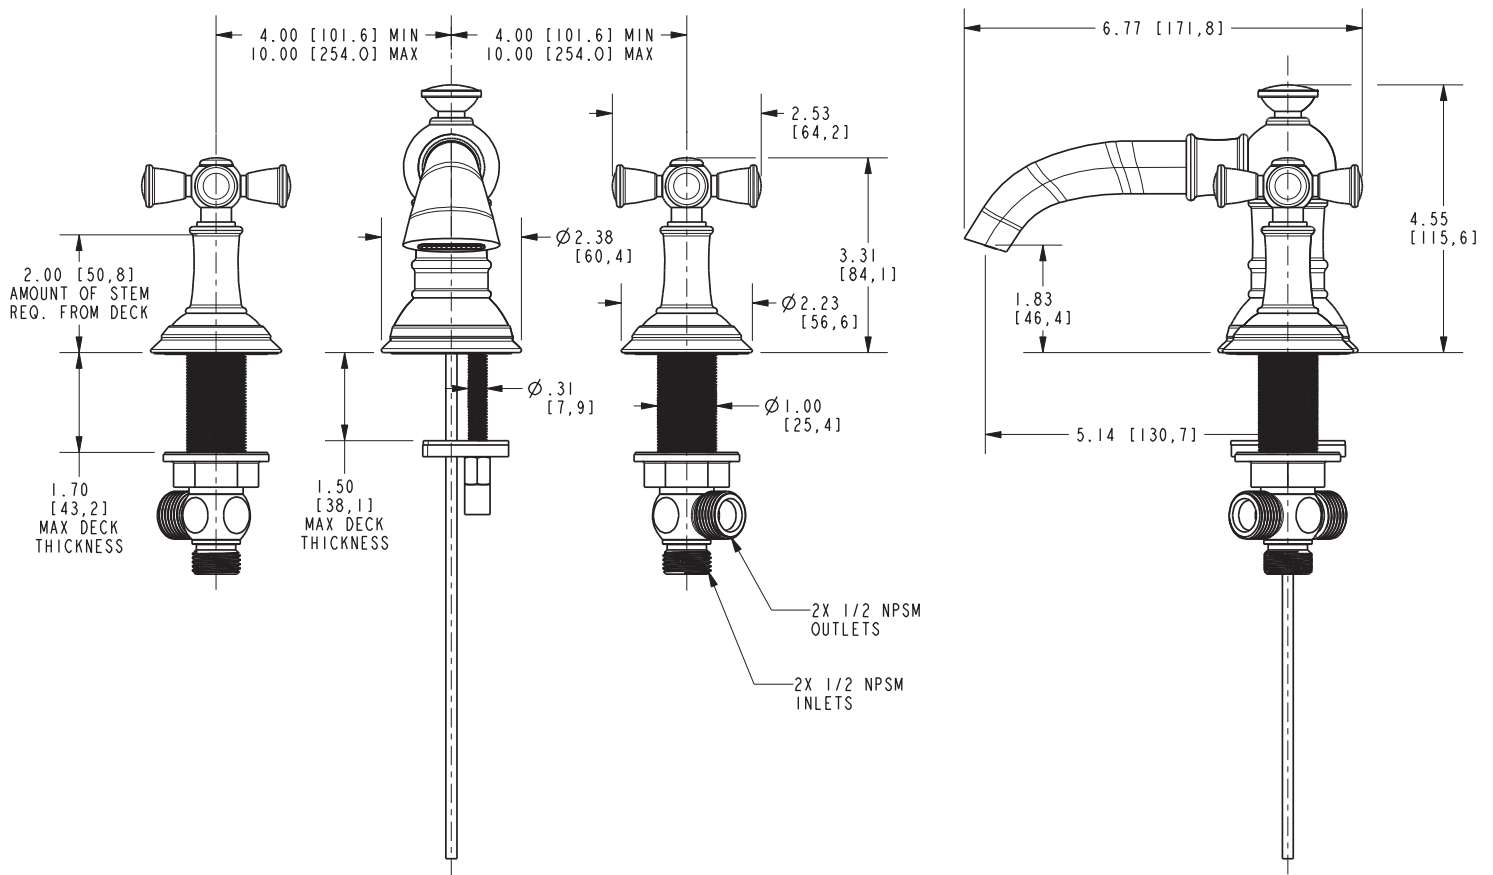

## Features

- Solid brass construction
- Brass valve bodies
- Quarter-turn washerless ceramic disc valve cartridges
- Spout assembly with integral supply hoses
- Pop-up drain with tailpiece
- 1.83" (4.6 cm) spout height at outlet
- 5.14" (13.1 cm) spout reach (c-c)
- For 8" (20.3 cm) centers - Maximum 20" (50.8 cm)
- ADA Compliant
- 1.2 GPM (4.5 LPM) Max

## Product Specification Add "Color / Finish" suffix to Model number, below.

The two-handle Widespread Lavatory Faucet shall be made of solid brass construction. Faucet shall incorporate a spout assembly with integral supply hoses and feature brass valve bodies with quarter-turn washerless ceramic disc valve cartridges. Faucet shall have a 1.2 gallon (4.5 liter) per minute maximum flow rate. Product shall be for 8" (20.3 cm) centers - Maximum 20" (50.8 cm). Product shall incorporate a 1.83" (4.6 cm) spout height at outlet and a 5.14" (13.1 cm) spout reach (c-c). Faucet shall include a pop-up drain with tailpiece and incorporate ADA compliant traditional cross handles. Widespread Lavatory Faucet shall be Newport Brass Model 2420/\_\_\_\_ .

## PRODUCT DIMENSIONS *(Units are in inches)*

Product Dimensions are provided for reference only. For specific product installation guidelines, please reference the Installation Instructions of the product being installed.