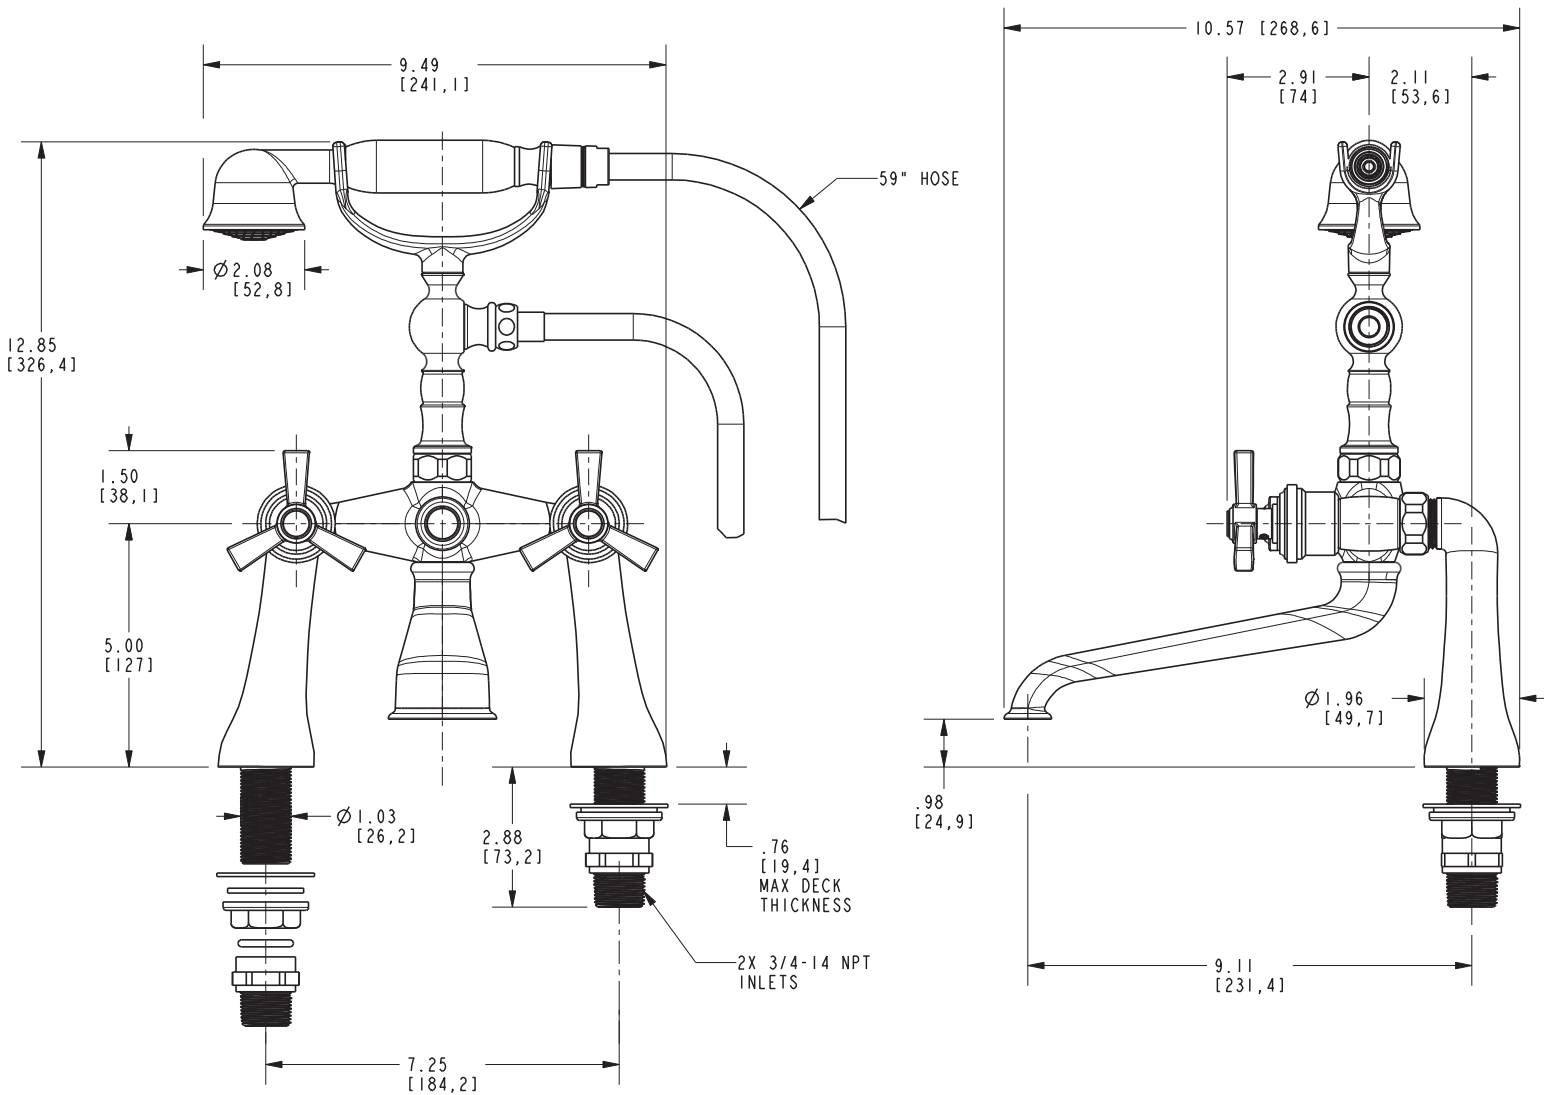

Features

- Solid brass construction
- Quarter-turn washerless ceramic disc valve cartridges
- 3/4" NPT hot and cold inlet fittings
- 9.11" (23.1 cm) tub spout reach from inlet fittings (c-c)
- 2.08" (5.3 cm) handshower diameter
- For deck-mounted configurations
- ADA Compliant
- 1.8 GPM (6.8 LPM) Max, Handshower Only

Model	Description	Colors Finishes
1600-4272	Exposed Tub and Handshower Set (Deck Mount)	<input type="checkbox"/> 10B <input type="checkbox"/> 15 <input type="checkbox"/> 15S <input type="checkbox"/> 26 <input type="checkbox"/> Other

Product Specification Add "Color / Finish" suffix to Model number, below.

The Exposed Tub and Handshower Set shall be made of solid brass construction and incorporate quarter-turn washerless ceramic disc valve cartridges. Exposed Tub and Handshower Set shall incorporate a push button diverter and ADA complaint cross handles. Product shall be designed for deck-mounted configurations. Product shall have a 9.11" (23.1 cm) tub spout reach (c-c) and 3/4" NPT deck-mounted hot/cold inlet fittings. Product shall feature a solid brass handshower having a diameter of 2.08" (5.3 cm) and a 1.8 gallons (6.7 liters) per minute maximum flow rate. Exposed Tub and Handshower Set shall be Newport Brass Model 1600-4272/_____.

1600-4272

PRODUCT DIMENSIONS *(Units are in inches)*

Product Dimensions are provided for reference only. For specific product installation guidelines, please reference the Installation Instructions of the product being installed.