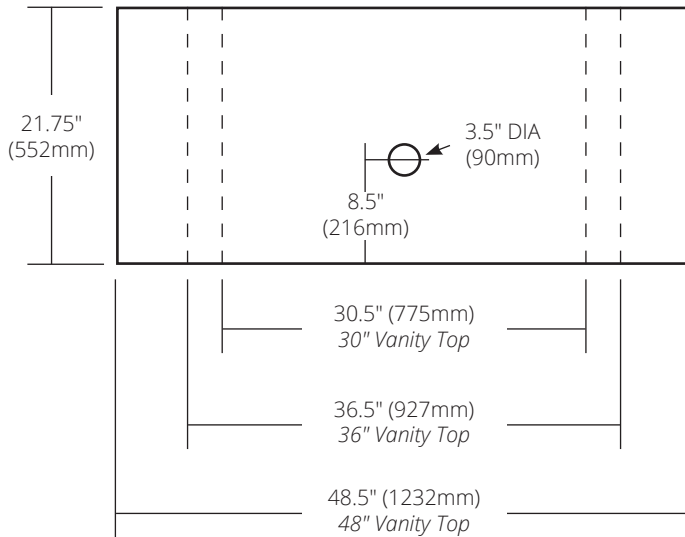

SPECIFICATIONS

NATIVESTONE® VANITY TOP

ALL SIZES - VESSEL WITH NO FAUCET HOLE

NativeStone Collection

TOP VIEW

30" Vanity Top

30.5"w x 21.75"d x 1.18"h (775mm x 552mm x 30mm)

- NSV30-AV Ash
- NSV30-CV Charcoal
- NSV30-EV Earth
- NSV30-PV Pearl
- NSV30-SV Slate

36" Vanity Top

36.5"w x 21.75"d x 1.18"h (927mm x 552mm x 30mm)

- NSV36-AV Ash
- NSV36-CV Charcoal
- NSV36-EV Earth
- NSV36-PV Pearl
- NSV36-SV Slate

48" Vanity Top

48.5"w x 21.75"d x 1.18"h (1232mm x 552mm x 30mm)

- NSV48-AV Ash
- NSV48-CV Charcoal
- NSV48-EV Earth
- NSV48-PV Pearl
- NSV48-SV Slate

IMPORTANT

DO NOT use tape or other adhesives on NativeStone as it may remove the sealer.

Due to the handcrafted nature of this product, it will vary in finish, texture, and other details. Dimensions may vary up to ¼" (6mm).

PRODUCT DETAILS

- No faucet hole
- Handcrafted from sustainable NativeStone
- Sealed with NativeStone Shield™

COORDINATING PRODUCTS

- Drains: DR120, DR130 or DR150
- Pairs with most vessel sinks