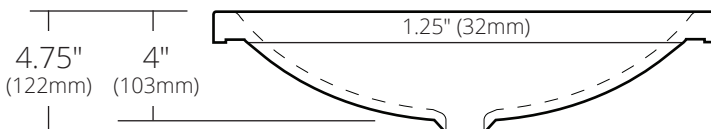

SPECIFICATIONS

**AMARA**

Precious Metals Collection

TOP VIEW

SIDE VIEW

- PML2014-G 24k Matte Gold
- PML2014-M Gunmetal
- PML2014-P Platinum
- PML2014-S Silver

**PRODUCT DETAILS**

- 20" x 14" x 4.75" OD (511mm x 355mm x 122mm)
- 18" x 12" x 4" ID (458mm x 304mm x 103mm)
- 1.75" (45mm) drain opening
- Fireclay with genuine precious metal glaze
- Protected with exclusive, custom formulation sealer for ultimate durability

**INSTALLATION**

- Drop-In or Undermount

**COORDINATING PRODUCTS**

- Drains: DR120, DR130, or DR150

**STANDARDS COMPLIANCE**

- UPC/cUPC compliant

**IMPORTANT**

Due to the handcrafted nature of this product, dimensions may vary up to 1/2" (13mm). We strongly recommend waiting for the actual product before making any installation cuts.