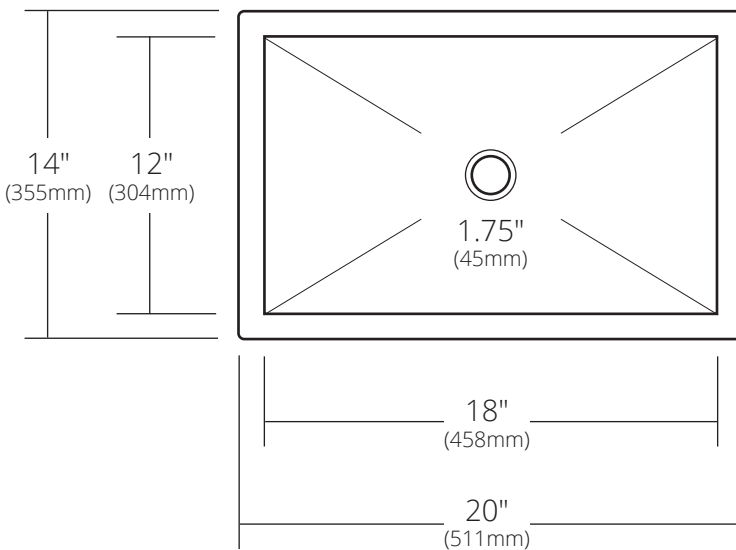

SPECIFICATIONS

**AMARA**

Precious Metals Collection

TOP VIEW

SIDE VIEW

- PML2014-G 24k Matte Gold
- PML2014-M Gunmetal
- PML2014-P Platinum
- PML2014-S Silver

**PRODUCT DETAILS**

- 20" x 14" x 4.75" OD (511mm x 355mm x 122mm)
- 18" x 12" x 4" ID (458mm x 304mm x 103mm)
- 1.75" (45mm) drain opening
- Fireclay with genuine precious metal glaze
- Protected with exclusive, custom formulation sealer for ultimate durability

**INSTALLATION**

- Drop-In or Undermount

**COORDINATING PRODUCTS**

- Drains: DR120, DR130, or DR150

**STANDARDS COMPLIANCE**

- UPC/cUPC compliant

**IMPORTANT**

Due to the handcrafted nature of this product, dimensions may vary up to 1/2" (13mm). We strongly recommend waiting for the actual product before making any installation cuts.