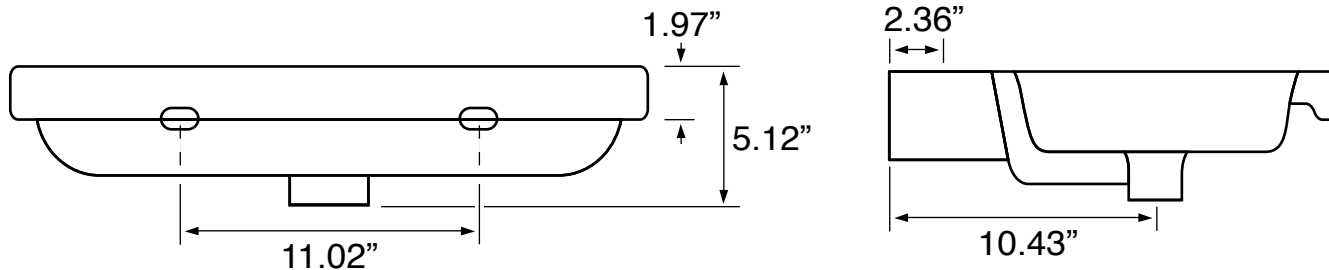

## Installation

- Wall mount installation.
- Drop in installation.

## Configurations

- Single Hole.
- Three Hole (8-inch centers).
- No Hole.

## Technical Information

|                      |   |
|----------------------|---|
| Bowl type:           | Single  |
| Installation:        | Wall mounted<br>Drop in                         |
| Bowl dimensions:     | Depth: 3.54"<br>Length: 19.69"<br>Width: 11.02" |
| Drain hole:          | 1.90"   |
| Faucet hole:         | 1.38"   |
| Hole configurations: | 0, 1, 3   |
| Weight:              | 35.3 lbs  |