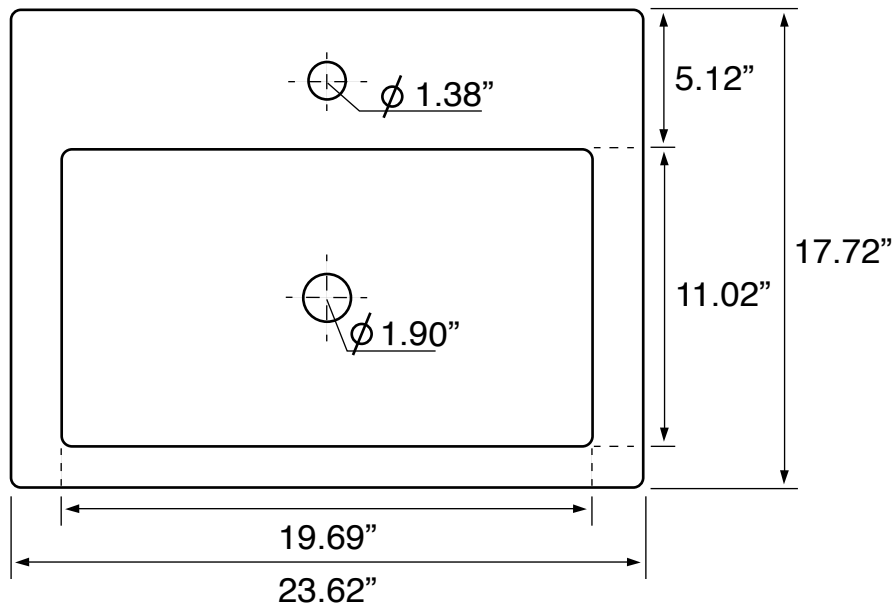

## Installation

- Wall mount installation.
- Drop in installation.

## Configurations

- Single Hole.
- Three Hole (8-inch centers).
- No Hole.

## Technical Information

|                      |   |
|----------------------|---|
| Bowl type:           | Single  |
| Installation:        | Wall mounted<br>Drop in                         |
| Bowl dimensions:     | Depth: 3.54"<br>Length: 19.69"<br>Width: 11.02" |
| Drain hole:          | 1.90"   |
| Faucet hole:         | 1.38"   |
| Hole configurations: | 0, 1, 3   |
| Weight:              | 35.3 lbs  |