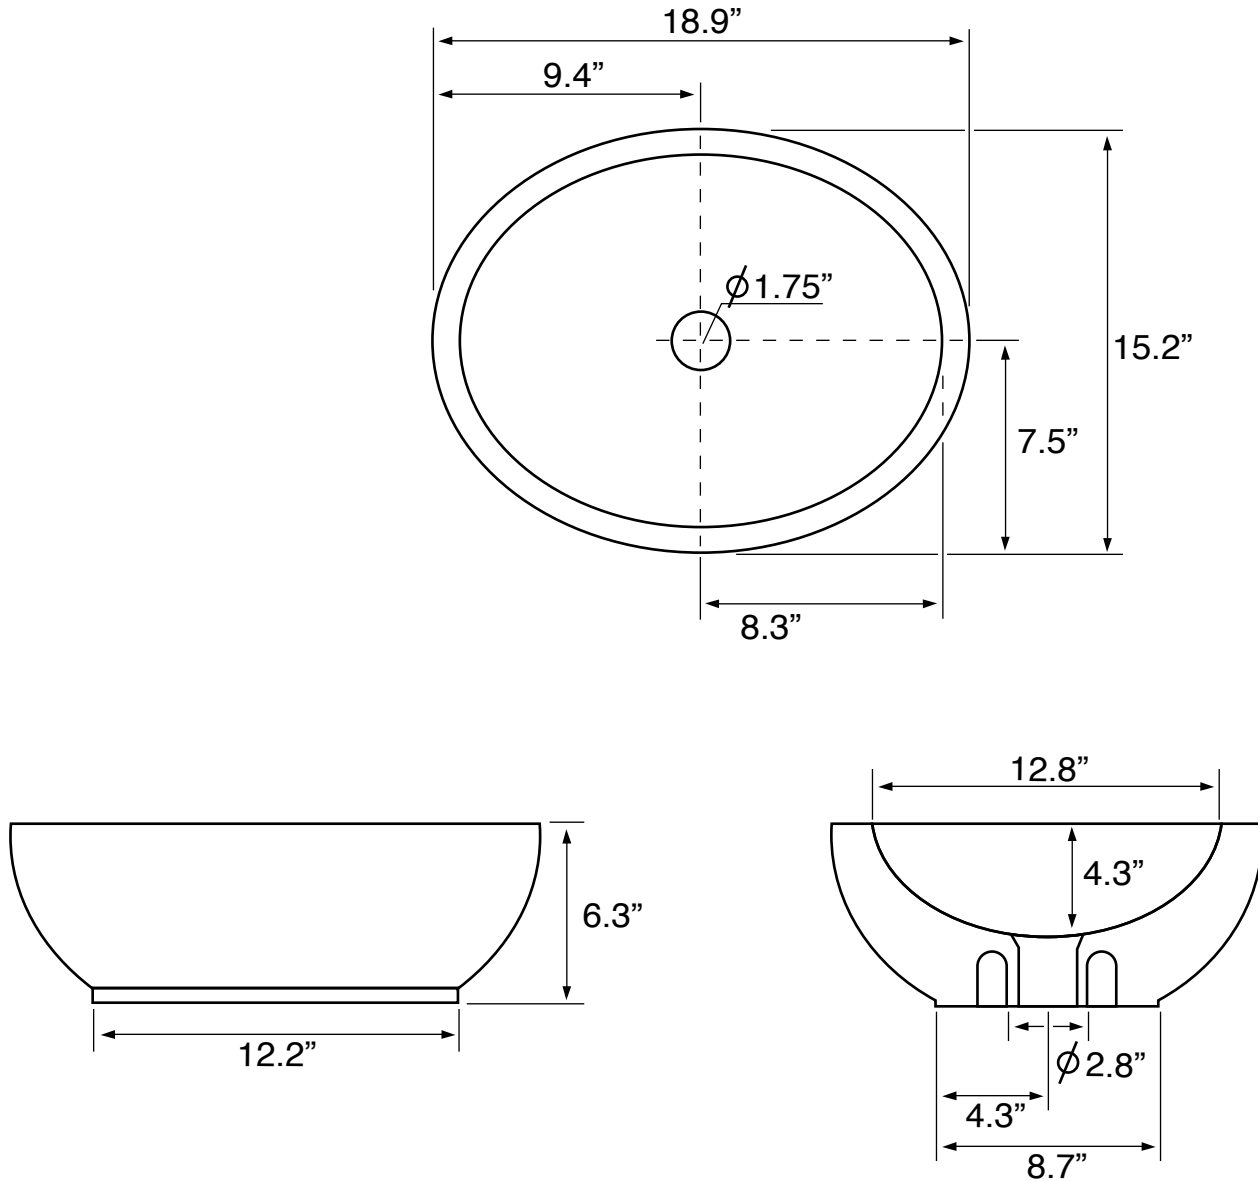

## Material

- White ceramic bathroom sink.

## Installation

- Vessel / above-counter installation.

## Technical Information

Bowl type:	Single
Installation:	Vessel
Bowl dimensions:	Depth: 4.33"
	Length: 16.5"
	Width: 12.6"
Drain hole:	1.75"
Weight:	33 lbs