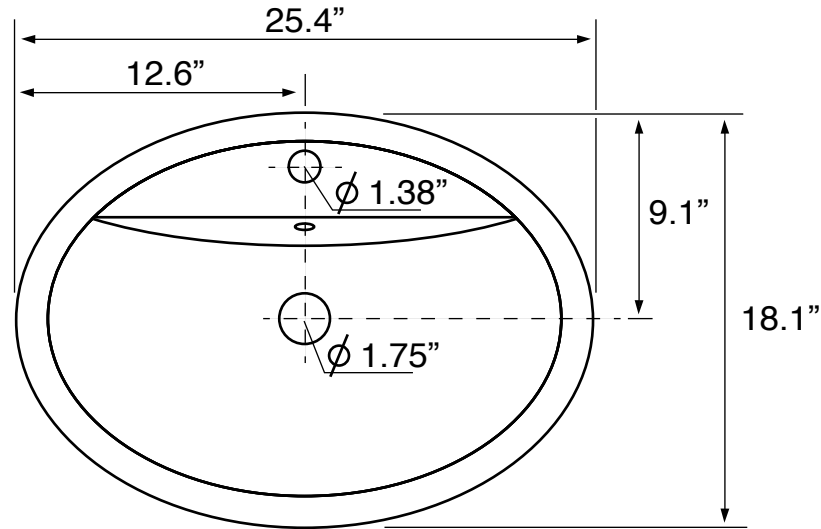

## Installation

- Vessel / above-counter installation.

## Configuration

- Single hole.

## Technical Information

Bowl type:	Single
Installation:	Vessel
Bowl dimensions:	Depth: 7.7"
Drain hole:	1.75"
Faucet hole:	1.38"
Hole configuration:	1
Weight:	52.86 lbs