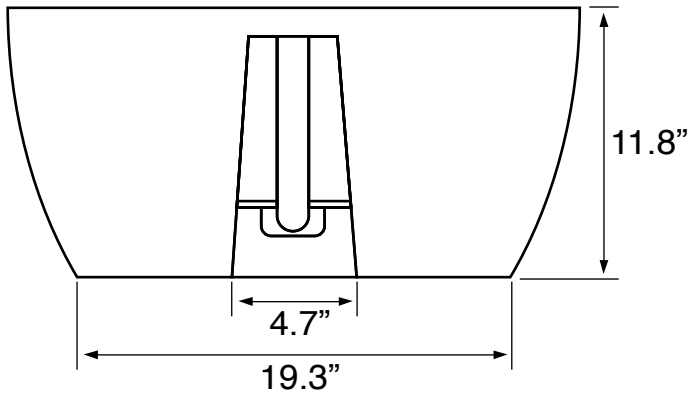

## Installation

- Vessel / above-counter installation.

## Configuration

- Single hole.

## Technical Information

Bowl type:	Single
Installation:	Vessel
Bowl dimensions:	Depth: 7.7"
Drain hole:	1.75"
Faucet hole:	1.38"
Hole configuration:	1
Weight:	52.86 lbs