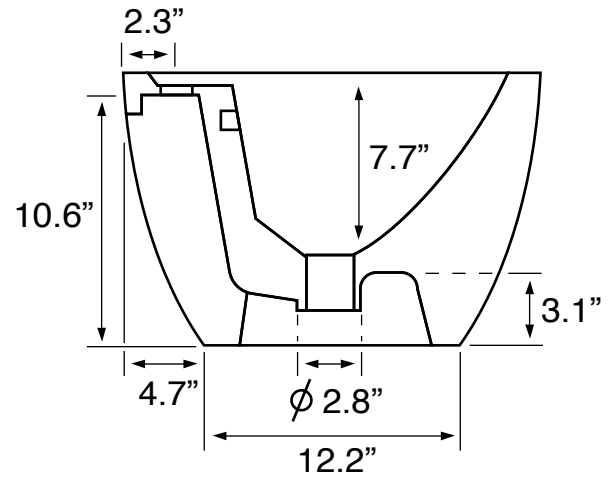

## Installation

- Vessel / above-counter installation.

## Configuration

- Single hole.

## Technical Information

Bowl type:	Single
Installation:	Vessel
Bowl dimensions:	Depth: 7.7"
Drain hole:	1.75"
Faucet hole:	1.38"
Hole configuration:	1
Weight:	52.86 lbs