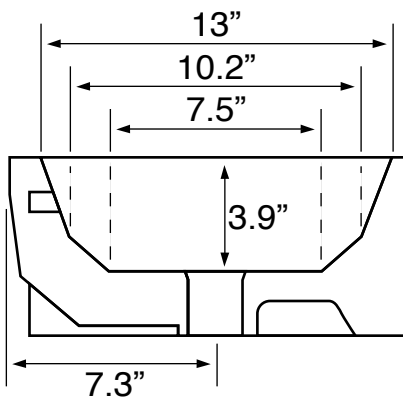

Technical Information

Bowl type:	Single
Installation:	Undermount
Bowl dimensions:	Depth: 3.9"
	Length: 17.5"
	Width: 13"
Drain hole:	1.75"
Weight:	30.83 lbs

Notes

Install this product according to the installation instructions.