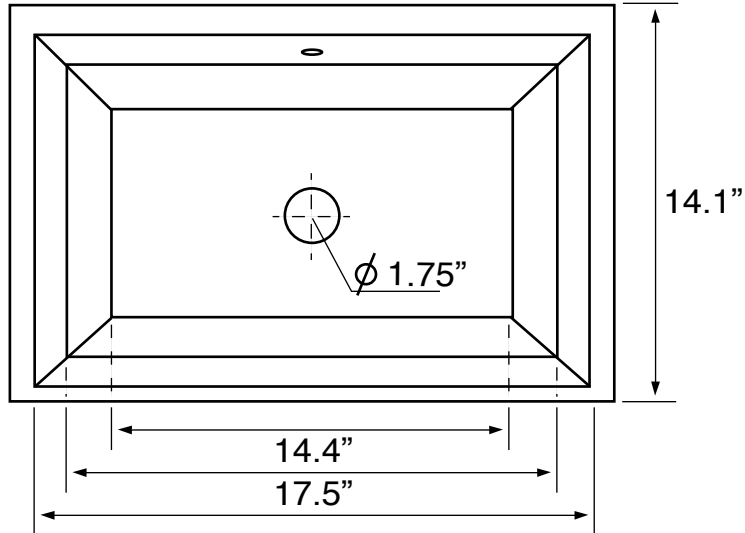

Features

- With overflow.
- Modern design.

Material

- White ceramic bathroom sink.

Installation

- Undermount installation.

Nameek's One-Year Limited Warranty

See website for warranty information details.

Technical Information

Bowl type:	Single
Installation:	Undermount
Bowl dimensions:	Depth: 3.9"
	Length: 17.5"
	Width: 13"
Drain hole:	1.75"
Weight:	30.83 lbs

Notes

Install this product according to the installation instructions.