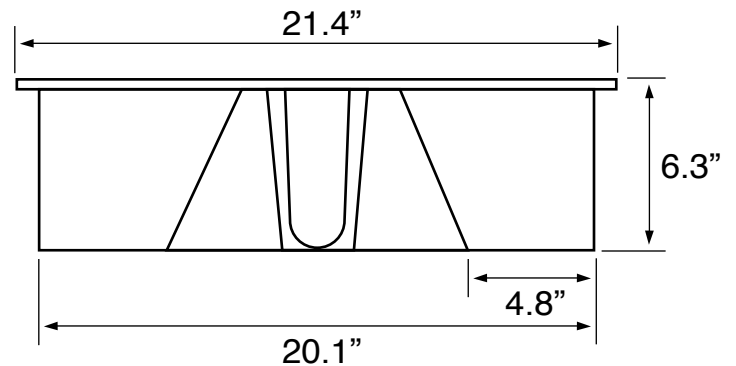

Features

- With overflow.
- Modern design.

Material

- White ceramic bathroom sink.

Installation

- Undermount installation.

Nameek's One-Year Limited Warranty

See website for warranty information details.

Technical Information

Bowl type:	Single
Installation:	Undermount
Bowl dimensions:	Depth: 3.9"
	Length: 17.5"
	Width: 13"
Drain hole:	1.75"
Weight:	30.83 lbs

Notes

Install this product according to the installation instructions.