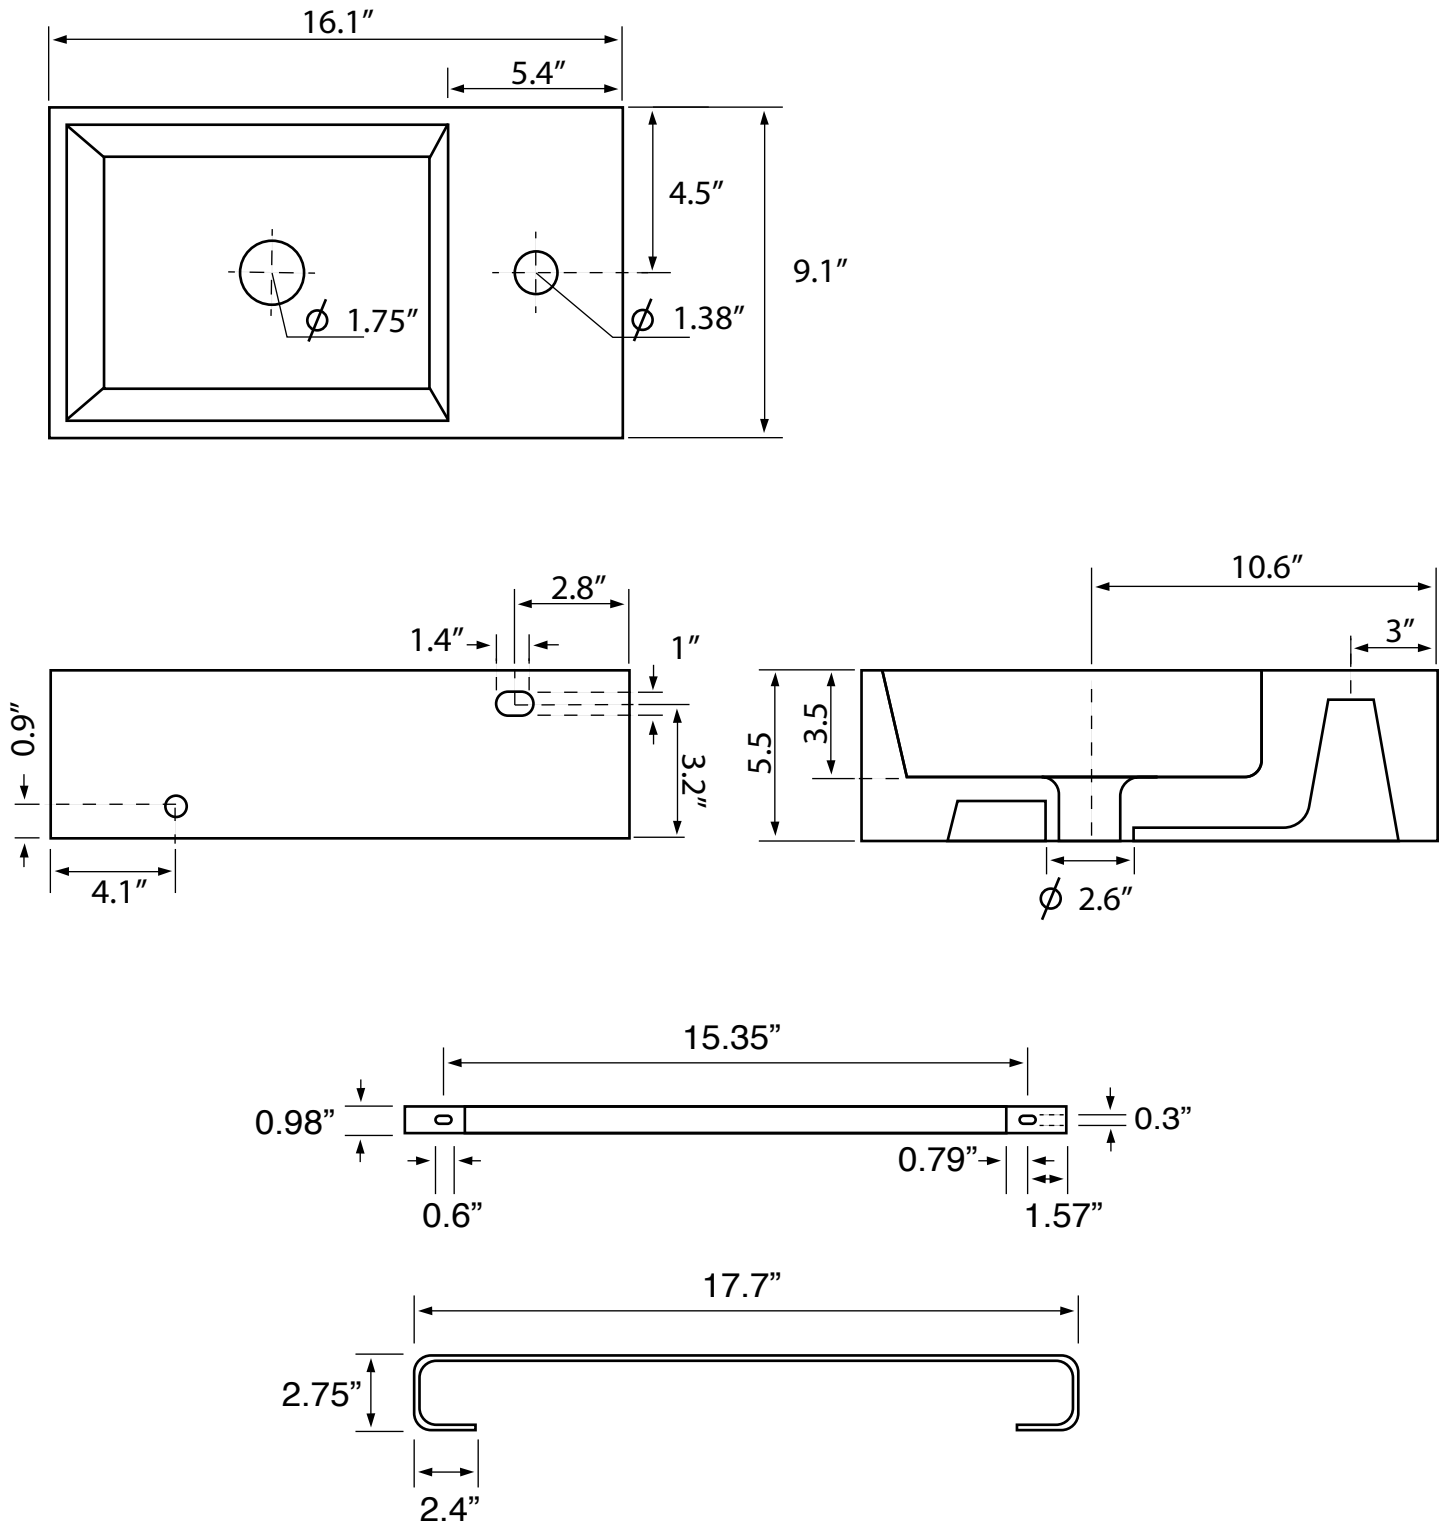

Features

- With overflow.
- Modern design.

Material

- White ceramic bathroom sink.
- Polished chrome stainless steel towel bar.

Installation

- Wall mount installation.

Configurations

- Single Hole.

See website for warranty information details.

Technical Information

Bowl type:	Single
Installation:	Wall mounted
Bowl dimensions:	Depth: 3.5"
Drain hole:	1.75"
Faucet hole:	1.38"
Hole configurations:	1
Weight:	30 lbs