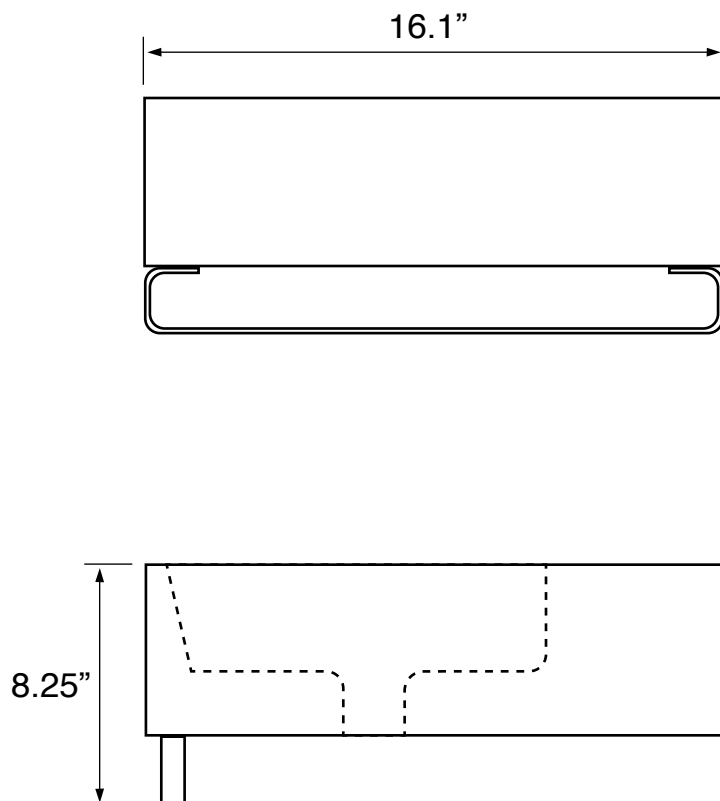

Features

- With overflow.
- Modern design.

Material

- White ceramic bathroom sink.
- Polished chrome stainless steel towel bar.

Installation

- Wall mount installation.

Configurations

- Single Hole.

See website for warranty information details.

Technical Information

Bowl type:	Single
Installation:	Wall mounted
Bowl dimensions:	Depth: 3.5"
Drain hole:	1.75"
Faucet hole:	1.38"
Hole configurations:	1
Weight:	30 lbs