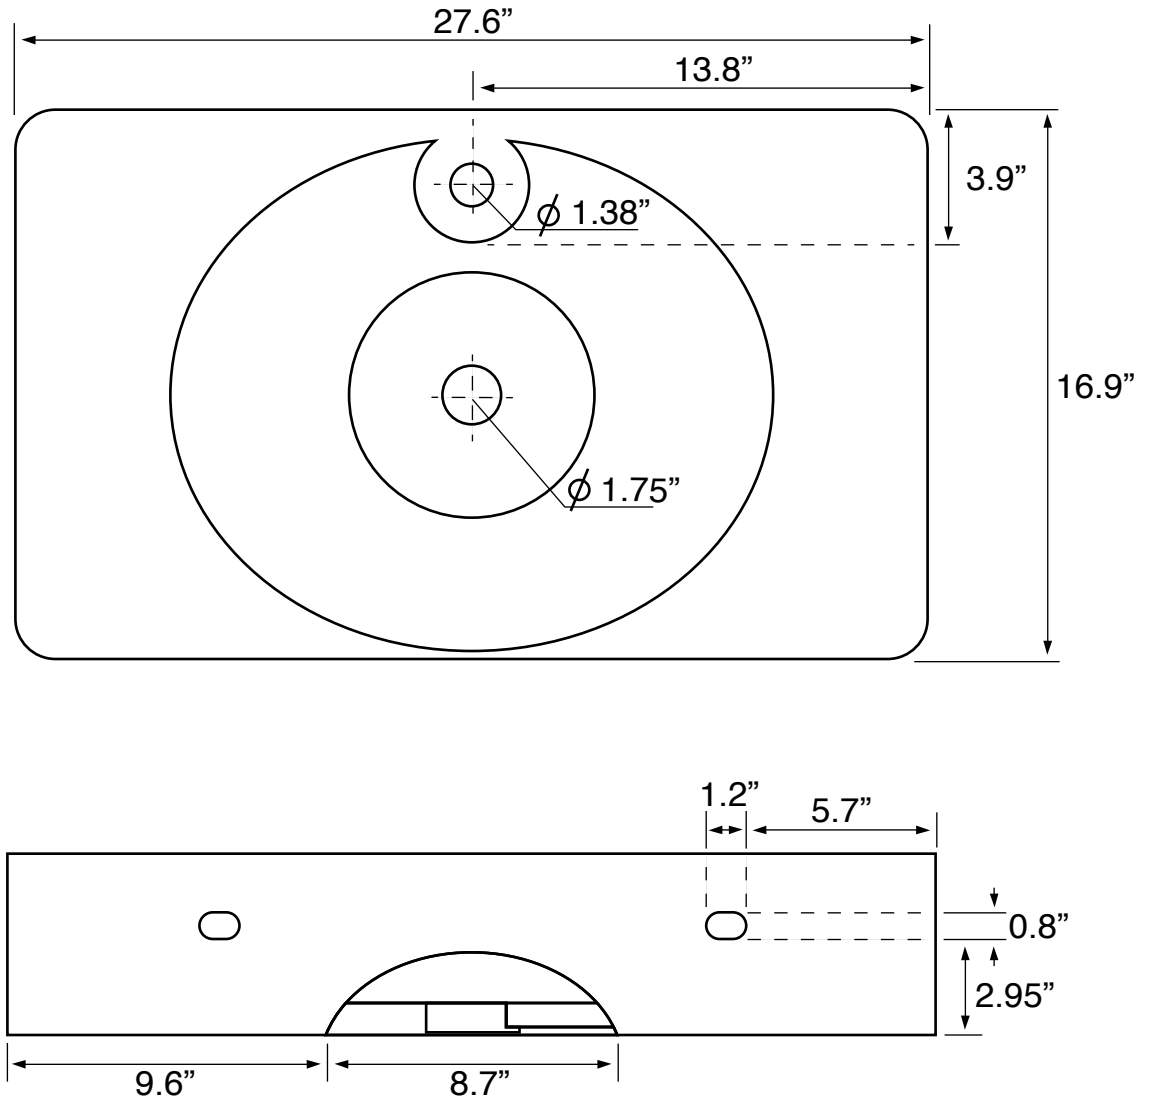

Features

- Without overflow.
- Modern design.

Material

- White ceramic bathroom sink.

Installation

- Wall mount installation.
- Vessel / above-counter installation.

Configurations

- Single Hole.

Nameek's One-Year Limited Warranty

See website for warranty information details.

Technical Information

Bowl type:	Single
Installation:	Wall mounted Vessel
Drain hole:	1.75"
Faucet hole:	1.38"
Hole configurations:	1
Weight:	35.3 lbs