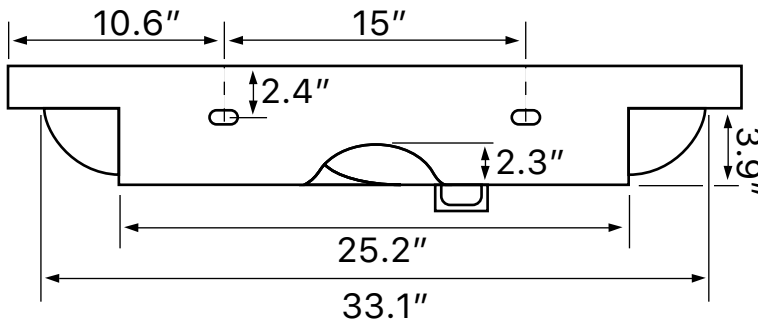

Features

- With overflow.
- Modern design.

Material

- White ceramic bathroom sink.

Installation

- Wall mount installation.
- Drop in installation.

Configurations

- Single Hole.
- Three Hole (8-inch centers).
- No Hole.

Technical Information

Bowl type:	Single
Installation:	Wall mounted Drop In
Bowl dimensions:	Length: 17.7" Width: 13.2" Depth: 4.7"
Drain hole:	1.75"
Faucet hole:	1.38"
Hole configurations:	0, 1, 3
Weight:	50 lbs