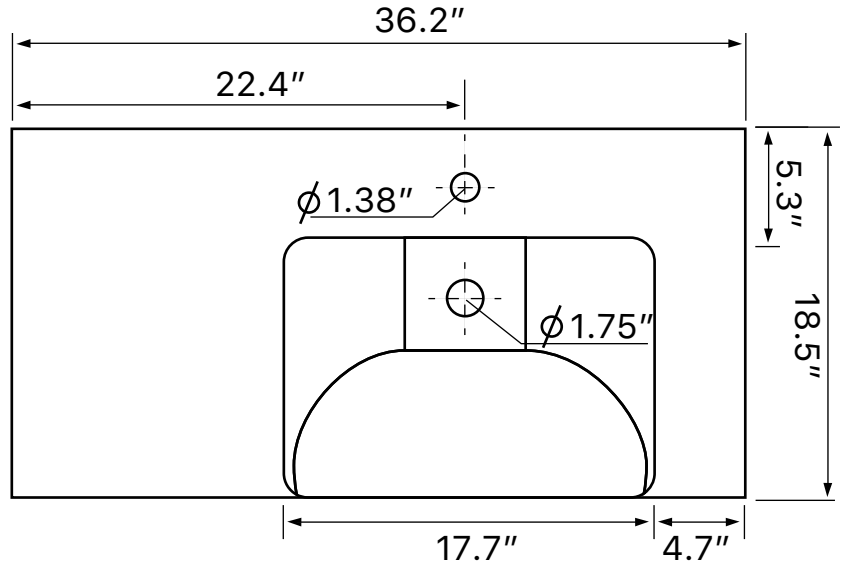

Features

- With overflow.
- Modern design.

Material

- White ceramic bathroom sink.

Installation

- Wall mount installation.
- Drop in installation.

Configurations

- Single Hole.
- Three Hole (8-inch centers).
- No Hole.

Technical Information

Bowl type:	Single
Installation:	Wall mounted Drop In
Bowl dimensions:	Length: 17.7" Width: 13.2" Depth: 4.7"
Drain hole:	1.75"
Faucet hole:	1.38"
Hole configurations:	0, 1, 3
Weight:	50 lbs