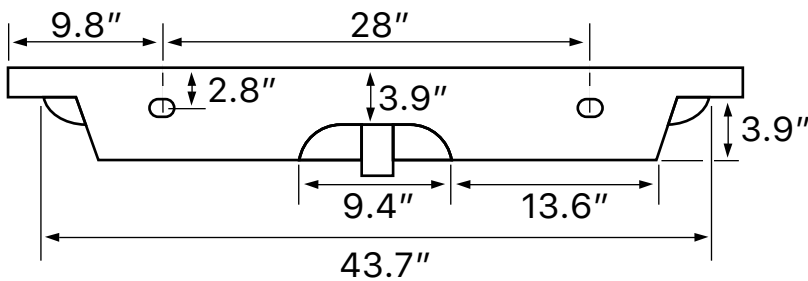

Features

- With overflow.
- Modern design.

Material

- White ceramic bathroom sink.

Installation

- Wall mount installation.
- Drop in installation.

Configurations

- Single Hole.
- Three Hole (8-inch centers).
- No Hole.

Technical Information

Bowl type:	Single
Installation:	Wall mounted Drop In
Bowl dimensions:	Length: 25.2" Width: 12.4" Depth: 5"
Drain hole:	1.75"
Faucet hole:	1.38"
Hole configurations:	0, 1, 3
Weight:	50 lbs