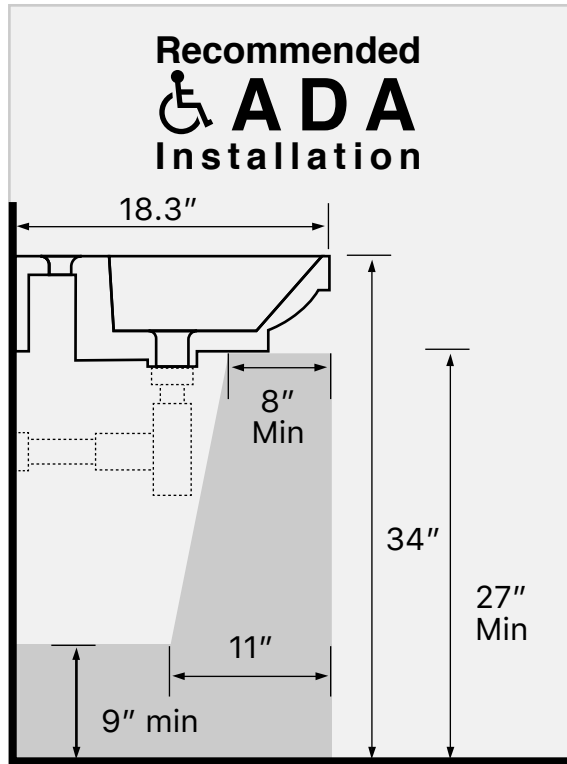

Features

- With overflow.
- Modern design.

Material

- White ceramic bathroom sink.

Installation

- Wall mount installation.
- Drop in installation.

Configurations

- Single Hole.
- Three Hole (8-inch centers).
- No Hole.

Technical Information

Bowl type:	Single
Installation:	Wall mounted Drop In
Bowl dimensions:	Length: 25.2" Width: 12.4" Depth: 5"
Drain hole:	1.75"
Faucet hole:	1.38"
Hole configurations:	0, 1, 3
Weight:	50 lbs