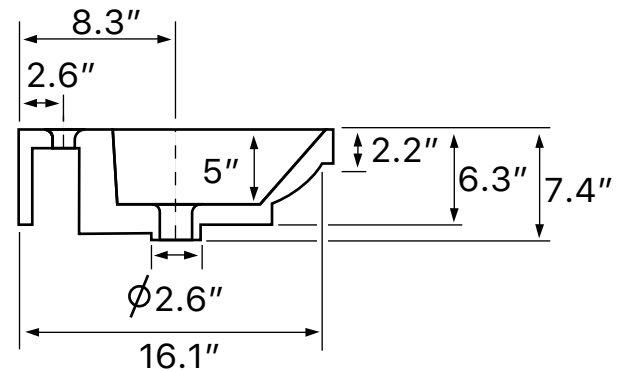

Features

- With overflow.
- Modern design.

Material

- White ceramic bathroom sink.

Installation

- Wall mount installation.
- Drop in installation.

Configurations

- Single Hole.
- Three Hole (8-inch centers).
- No Hole.

Technical Information

Bowl type:	Single
Installation:	Wall mounted Drop In
Bowl dimensions:	Length: 25.2" Width: 12.4" Depth: 5"
Drain hole:	1.75"
Faucet hole:	1.38"
Hole configurations:	0, 1, 3
Weight:	50 lbs