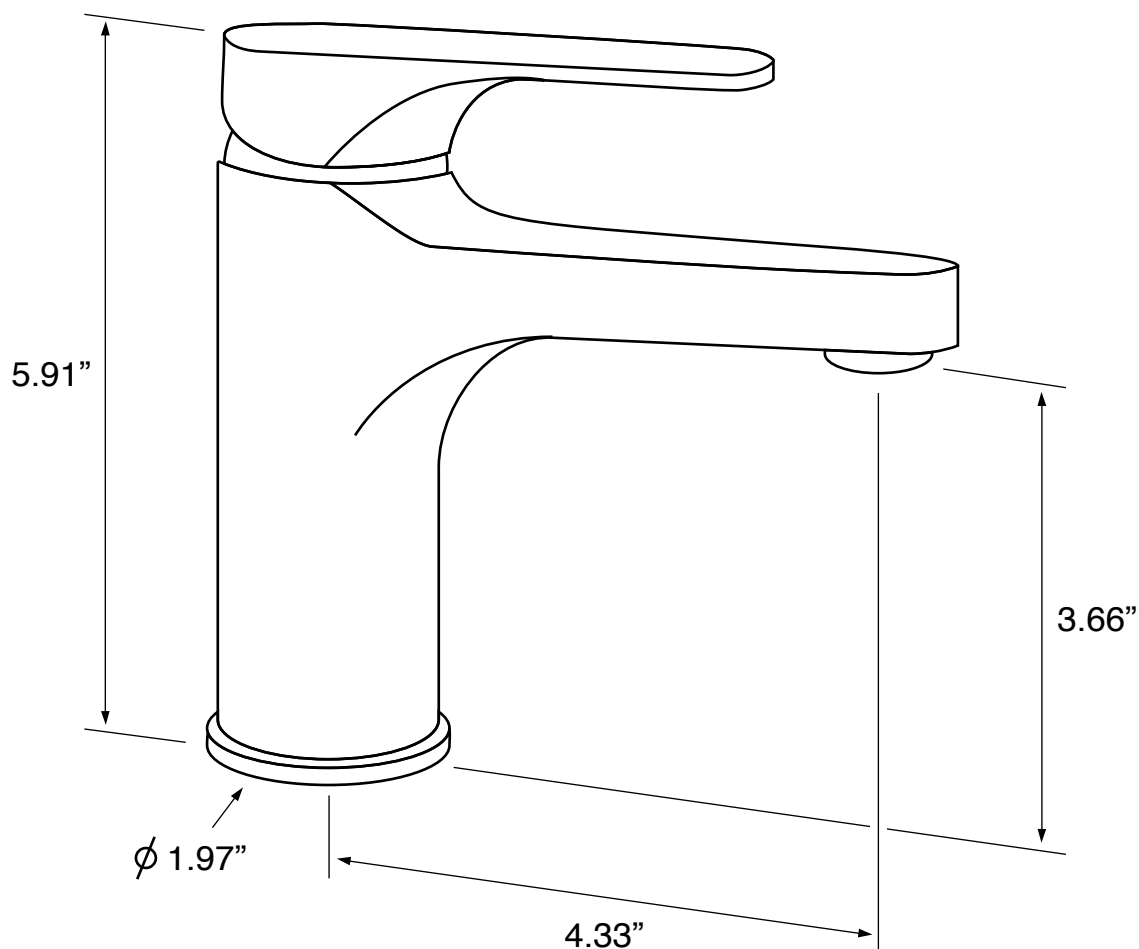

## Features

- Brushed nickel finish
- Solid brass body
- Modern design
- Lever style handle
- 1 hole mount (escutcheon included)
- Flexible hose included
- 1.2 GPM max flow rate
- Ceramic disc technology cartridge

## Technical Information

Installation:	Deck mount One hole
Spout dimensions:	Reach: 4.33" Height: 3.66"
Handle style:	Lever
Weight:	2.2 lbs