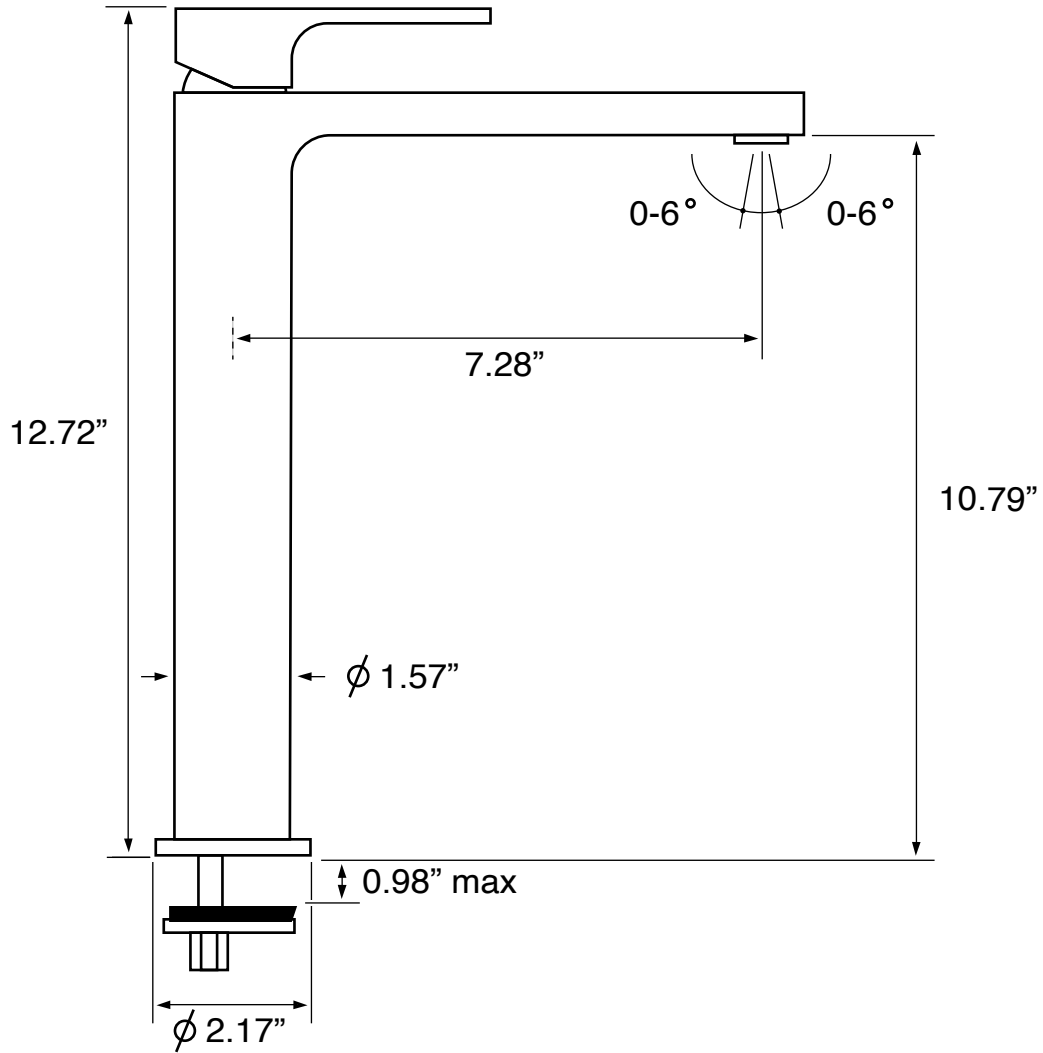

### Features

- Matte black finish
- Solid brass body
- Modern design
- Lever style handle
- 1 hole mount (escutcheon included)
- Flexible hose included
- 1.2 GPM max flow rate
- Ceramic disc technology cartridge

### Technical Information

Installation:	Deck mount One hole
Spout dimensions:	Reach: 7.28" Height: 10.79"
Handle style:	Lever
Weight:	7.5 lbs