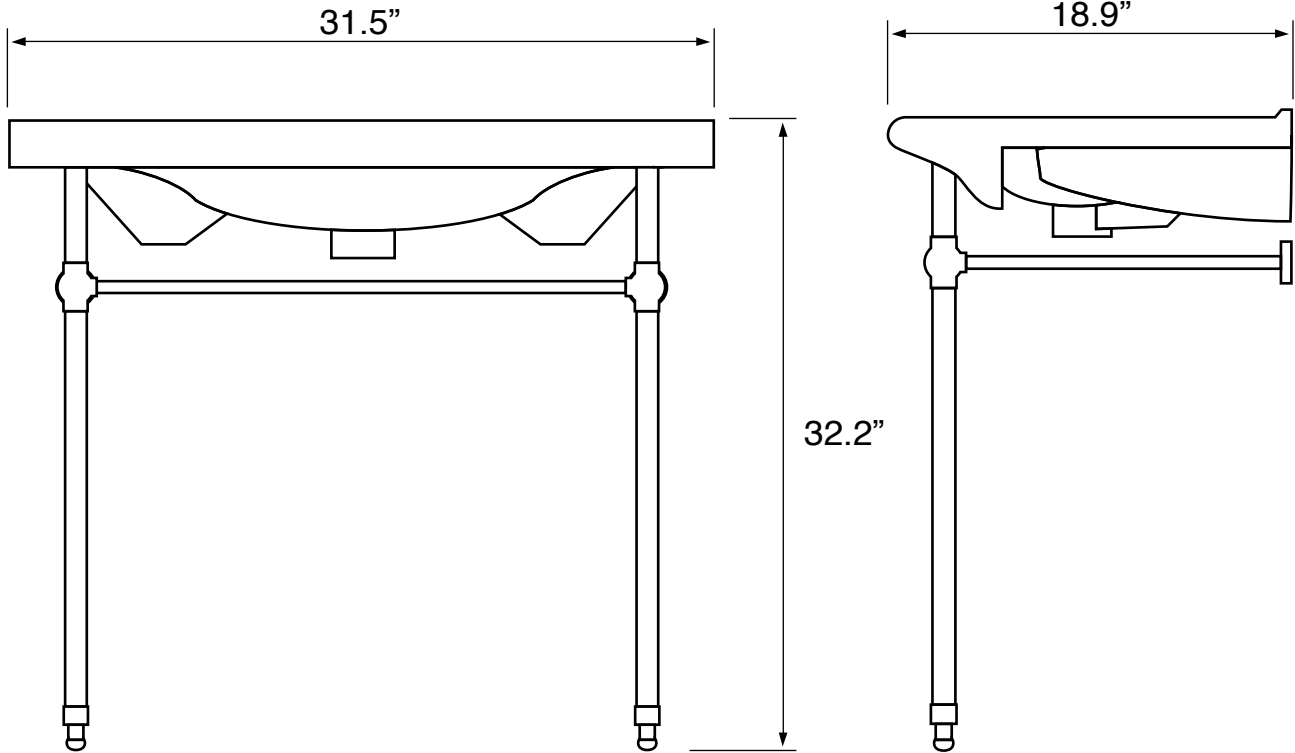

Features

- With overflow.
- Modern design.

Material

- White ceramic bathroom sink.
- Satin nickel stainless steel console stand.

Installation

- Console installation.

Configurations

- Single Hole.
- Three Hole (8-inch centers).

See website for warranty information details.

Technical Information

Bowl type:	Single
Installation:	Console
Bowl dimensions:	Depth: 4.25" Width: 12" Length: 17"
Drain hole:	1.75"
Faucet hole:	1.38"
Hole configurations:	1, 3
Weight:	40 lbs