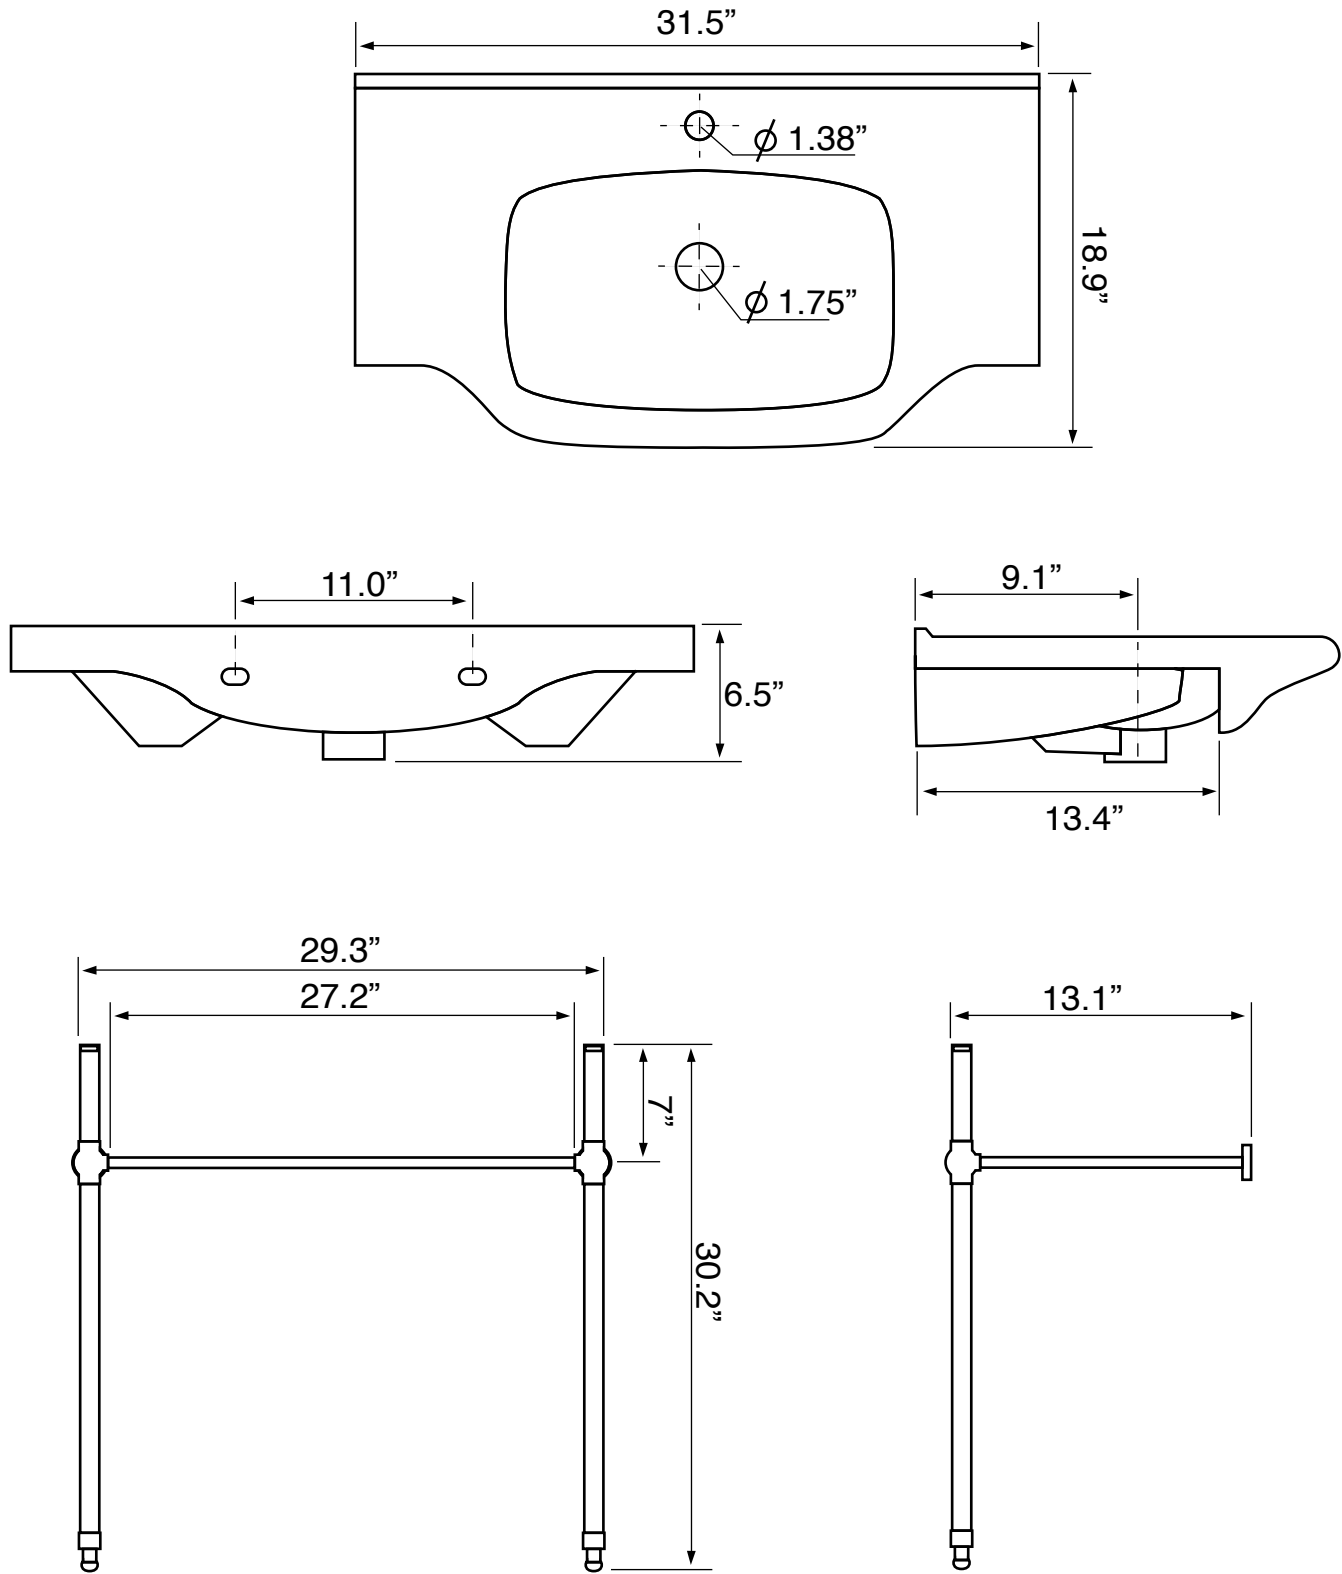

Features

- With overflow.
- Modern design.

Material

- White ceramic bathroom sink.
- Satin nickel stainless steel console stand.

Installation

- Console installation.

Configurations

- Single Hole.
- Three Hole (8-inch centers).

See website for warranty information details.

Technical Information

Bowl type:	Single
Installation:	Console
Bowl dimensions:	Depth: 4.25" Width: 12" Length: 17"
Drain hole:	1.75"
Faucet hole:	1.38"
Hole configurations:	1, 3
Weight:	40 lbs