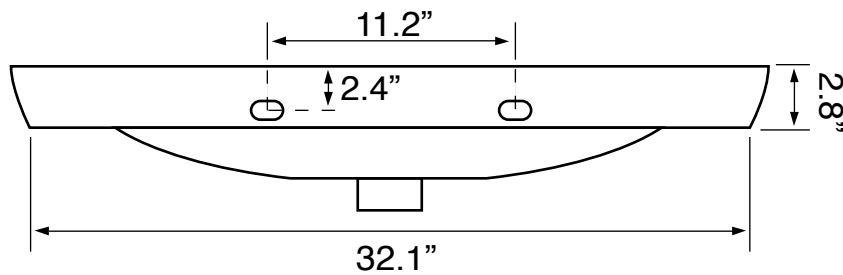

### Configurations

- Single Hole.

## Technical Information

Bowl type:	Single
Installation:	Wall mounted Drop In
Bowl dimensions:	Length: 22.25" Width: 12.5" Depth: 4.5"
Drain hole:	1.75"
Faucet hole:	1.38"
Hole configurations:	1
Weight:	41.4 lbs