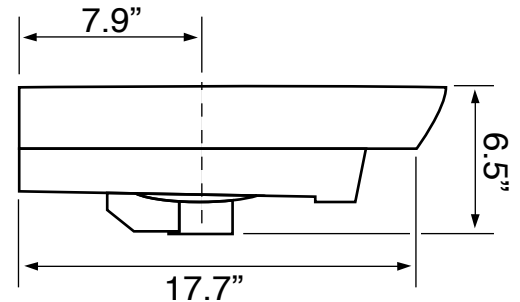

### Configurations

- Single Hole.

## Technical Information

Bowl type:	Single
Installation:	Wall mounted Drop In
Bowl dimensions:	Length: 22.25" Width: 12.5" Depth: 4.5"
Drain hole:	1.75"
Faucet hole:	1.38"
Hole configurations:	1
Weight:	41.4 lbs