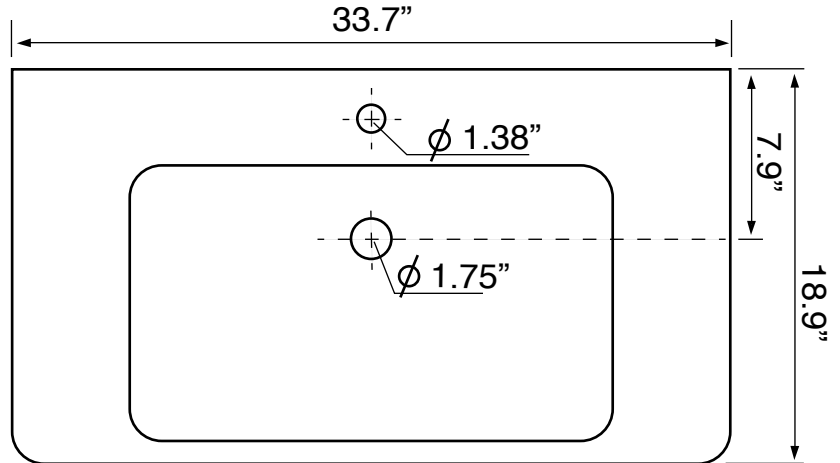

### Configurations

- Single Hole.

## Technical Information

Bowl type:	Single
Installation:	Wall mounted Drop In
Bowl dimensions:	Length: 22.25" Width: 12.5" Depth: 4.5"
Drain hole:	1.75"
Faucet hole:	1.38"
Hole configurations:	1
Weight:	41.4 lbs