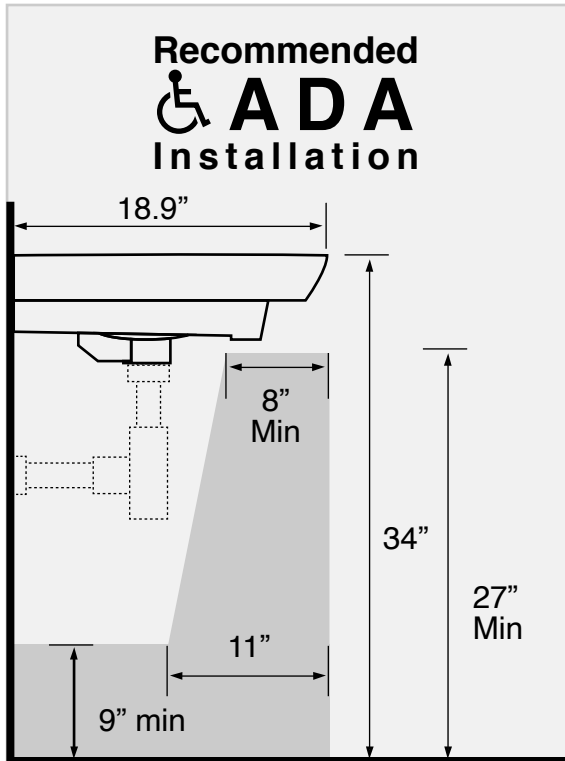

### Configurations

- Single Hole.

## Technical Information

Bowl type:	Single
Installation:	Wall mounted Drop In
Bowl dimensions:	Length: 22.25" Width: 12.5" Depth: 4.5"
Drain hole:	1.75"
Faucet hole:	1.38"
Hole configurations:	1
Weight:	41.4 lbs