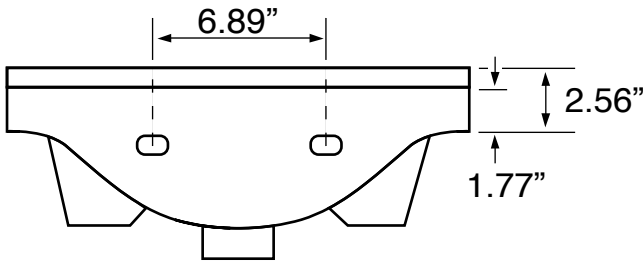

Features

- With overflow.
- Traditional design.

Material

- White ceramic bathroom sink.

Installation

- Wall mount installation.
- Drop in installation.

Configurations

- Single Hole.

Nameek's One-Year Limited Warranty

See website for warranty information details.

Technical Information

Bowl type:	Single
Installation:	Wall mounted Drop in
Drain hole:	1.75"
Faucet hole:	1.38"
Hole configurations:	1
Weight:	24.5 lbs