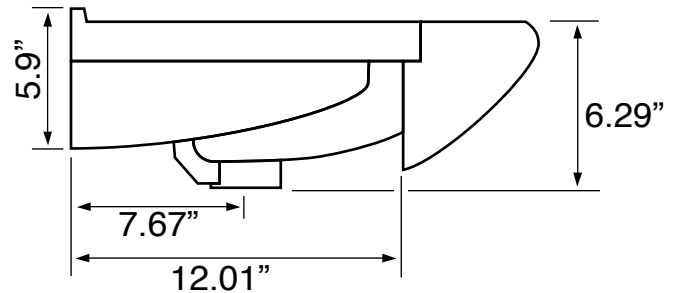

Features

- With overflow.
- Traditional design.

Material

- White ceramic bathroom sink.

Installation

- Wall mount installation.
- Drop in installation.

Configurations

- Single Hole.

Nameek's One-Year Limited Warranty

See website for warranty information details.

Technical Information

Bowl type:	Single
Installation:	Wall mounted Drop in
Drain hole:	1.75"
Faucet hole:	1.38"
Hole configurations:	1
Weight:	24.5 lbs