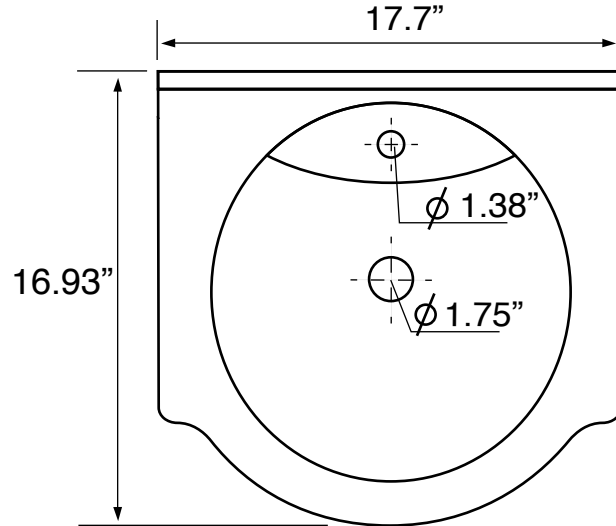

Features

- With overflow.
- Traditional design.

Material

- White ceramic bathroom sink.

Installation

- Wall mount installation.
- Drop in installation.

Configurations

- Single Hole.

Nameek's One-Year Limited Warranty

See website for warranty information details.

Technical Information

Bowl type:	Single
Installation:	Wall mounted Drop in
Drain hole:	1.75"
Faucet hole:	1.38"
Hole configurations:	1
Weight:	24.5 lbs