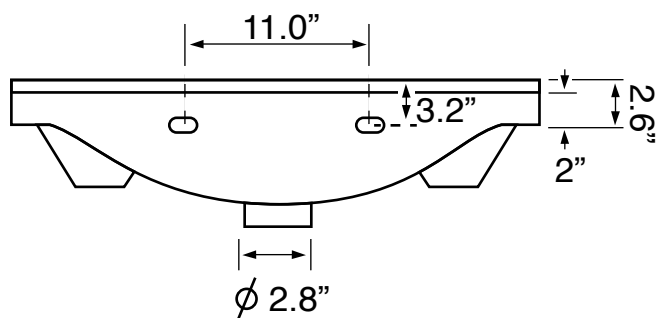

Features

- With overflow.
- Traditional design.

Material

- White ceramic bathroom sink.

Installation

- Wall mount installation.
- Drop in installation.

Configurations

- Single Hole.

Nameek's One-Year Limited Warranty

See website for warranty information details.

Technical Information

Bowl type:	Single
Installation:	Wall mounted Drop in
Bowl Dimensions:	Depth: 4.75" Length: 17.2"
Drain hole:	1.75"
Faucet hole:	1.38"
Hole configurations:	1
Weight:	33.3 lbs