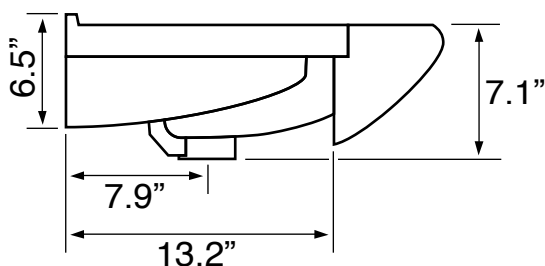

Features

- With overflow.
- Traditional design.

Material

- White ceramic bathroom sink.

Installation

- Wall mount installation.
- Drop in installation.

Configurations

- Single Hole.

Nameek's One-Year Limited Warranty

See website for warranty information details.

Technical Information

Bowl type:	Single
Installation:	Wall mounted Drop in
Bowl Dimensions:	Depth: 4.75" Length: 17.2"
Drain hole:	1.75"
Faucet hole:	1.38"
Hole configurations:	1
Weight:	33.3 lbs