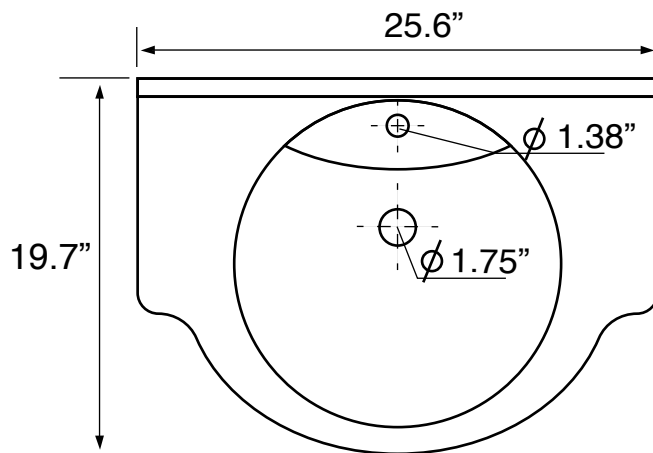

Features

- With overflow.
- Traditional design.

Material

- White ceramic bathroom sink.

Installation

- Wall mount installation.
- Drop in installation.

Configurations

- Single Hole.

Nameek's One-Year Limited Warranty

See website for warranty information details.

Technical Information

Bowl type:	Single
Installation:	Wall mounted Drop in
Bowl Dimensions:	Depth: 4.75" Length: 17.2"
Drain hole:	1.75"
Faucet hole:	1.38"
Hole configurations:	1
Weight:	33.3 lbs