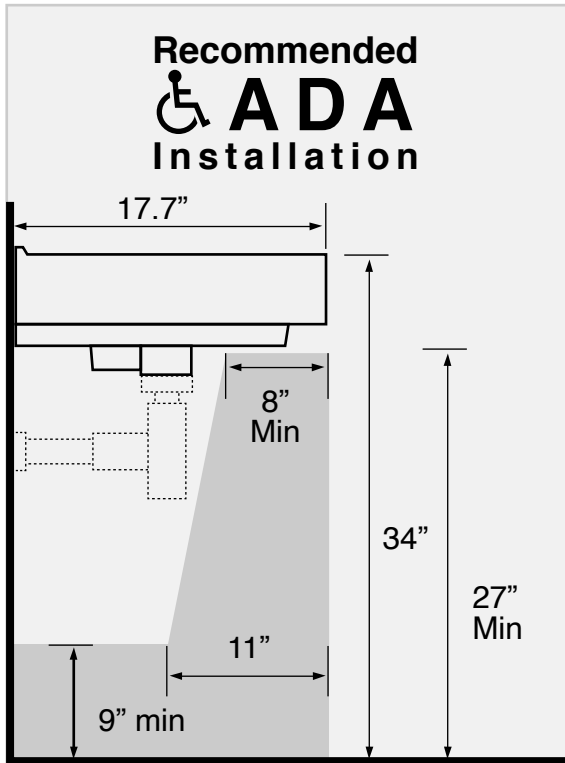

Features

- With overflow.
- Modern design.

Material

- White ceramic bathroom sink.

Installation

- Wall mount installation.
- Drop in installation.

Configurations

- Single Hole.
- Three Hole (8-inch centers).

Nameek's One-Year Limited Warranty

See website for warranty information details.

Technical Information

Bowl type:	Single
Installation:	Wall mounted Drop In
Bowl dimensions:	Length: 20" Width: 10.75" Depth: 4.75"
Drain hole:	1.75"
Faucet hole:	1.38"
Hole configurations:	1, 3
Weight:	41 lbs