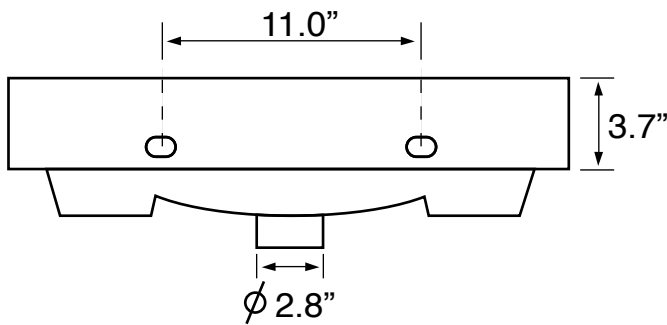

Features

- With overflow.
- Modern design.

Material

- White ceramic bathroom sink.

Installation

- Wall mount installation.
- Drop in installation.

Configurations

- Single Hole.
- Three Hole (8-inch centers).

Nameek's One-Year Limited Warranty

See website for warranty information details.

Technical Information

Bowl type:	Single
Installation:	Wall mounted Drop In
Bowl dimensions:	Length: 20" Width: 10.75" Depth: 4.75"
Drain hole:	1.75"
Faucet hole:	1.38"
Hole configurations:	1, 3
Weight:	41 lbs