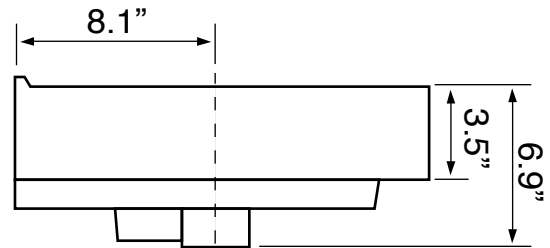

Features

- With overflow.
- Modern design.

Material

- White ceramic bathroom sink.

Installation

- Wall mount installation.
- Drop in installation.

Configurations

- Single Hole.
- Three Hole (8-inch centers).

Nameek's One-Year Limited Warranty

See website for warranty information details.

Technical Information

Bowl type:	Single
Installation:	Wall mounted Drop In
Bowl dimensions:	Length: 20" Width: 10.75" Depth: 4.75"
Drain hole:	1.75"
Faucet hole:	1.38"
Hole configurations:	1, 3
Weight:	41 lbs