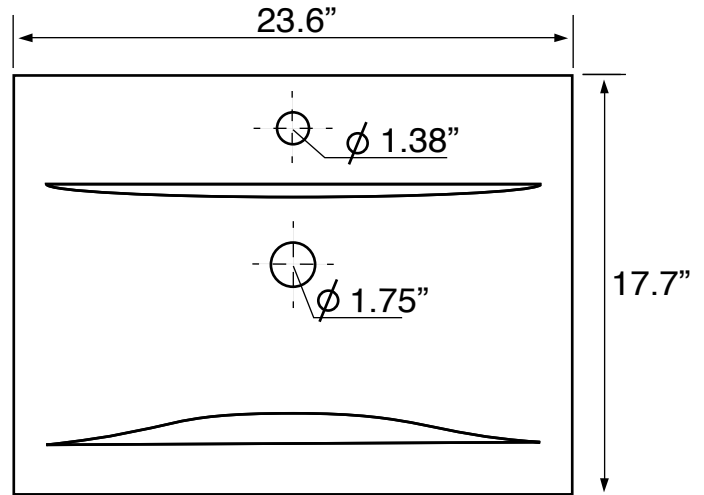

Features

- With overflow.
- Modern design.

Material

- White ceramic bathroom sink.

Installation

- Wall mount installation.
- Drop in installation.

Configurations

- Single Hole.
- Three Hole (8-inch centers).

Nameek's One-Year Limited Warranty

See website for warranty information details.

Technical Information

Bowl type:	Single
Installation:	Wall mounted Drop In
Bowl dimensions:	Length: 20" Width: 10.75" Depth: 4.75"
Drain hole:	1.75"
Faucet hole:	1.38"
Hole configurations:	1, 3
Weight:	41 lbs