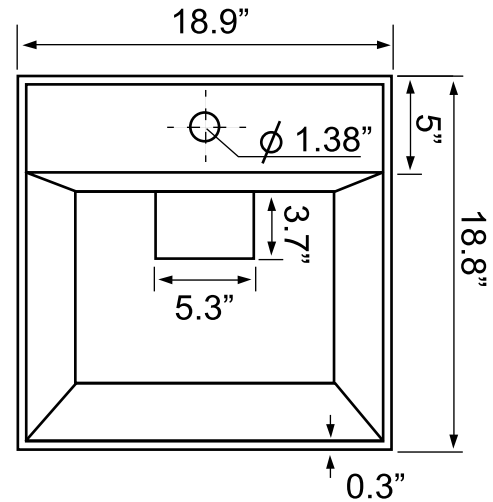

Features

- With overflow.
- Modern design.

Material

- White ceramic bathroom sink.

Installation

- Wall mount installation.
- Drop in installation.

Configurations

- Single Hole.
- Three Hole (8-inch centers).

See website for warranty information details.

Technical Information

Bowl type:	Single
Installation:	Wall mounted Drop In
Bowl dimensions:	Length: 18.3" Width: 13.8" Depth: 4.8"
Drain hole:	1.75"
Faucet hole:	1.38"
Hole configurations:	1, 3
Weight:	27 lbs