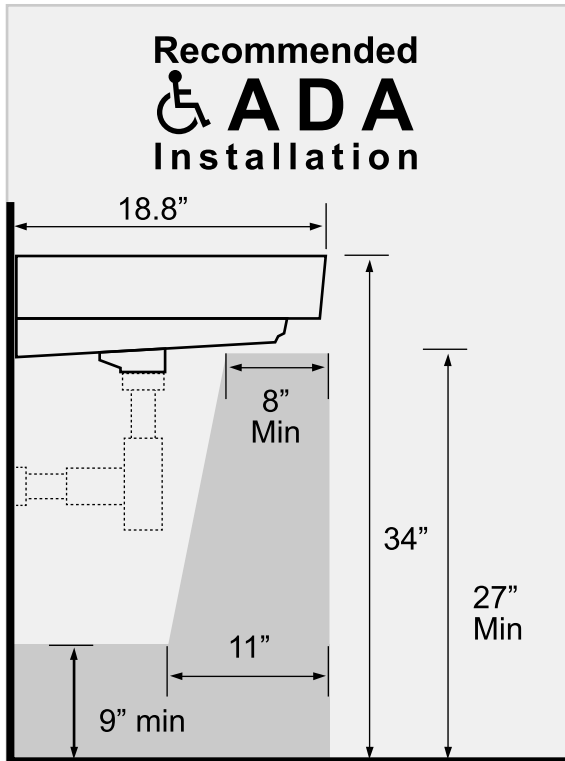

Features

- With overflow.
- Modern design.

Material

- White ceramic bathroom sink.

Installation

- Wall mount installation.
- Drop in installation.

Configurations

- Single Hole.
- Three Hole (8-inch centers).

See website for warranty information details.

Technical Information

Bowl type:	Single
Installation:	Wall mounted Drop In
Bowl dimensions:	Length: 18.3" Width: 13.8" Depth: 4.8"
Drain hole:	1.75"
Faucet hole:	1.38"
Hole configurations:	1, 3
Weight:	27 lbs