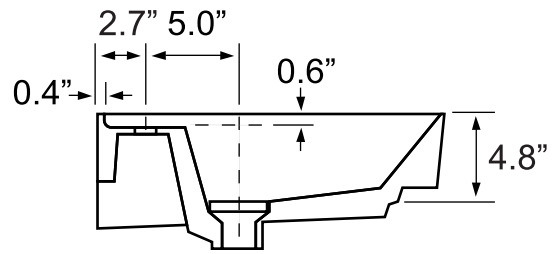

Features

- With overflow.
- Modern design.

Material

- White ceramic bathroom sink.

Installation

- Wall mount installation.
- Drop in installation.

Configurations

- Single Hole.
- Three Hole (8-inch centers).

See website for warranty information details.

Technical Information

Bowl type:	Single
Installation:	Wall mounted Drop In
Bowl dimensions:	Length: 18.3" Width: 13.8" Depth: 4.8"
Drain hole:	1.75"
Faucet hole:	1.38"
Hole configurations:	1, 3
Weight:	27 lbs