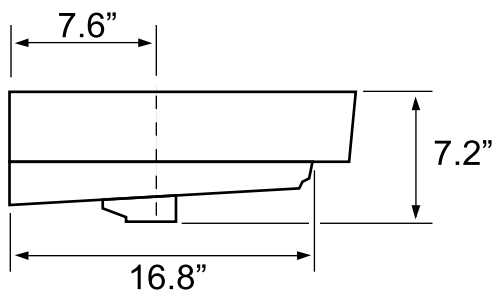

Features

- With overflow.
- Modern design.

Material

- White ceramic bathroom sink.

Installation

- Wall mount installation.
- Drop in installation.

Configurations

- Single Hole.
- Three Hole (8-inch centers).

See website for warranty information details.

Technical Information

Bowl type:	Single
Installation:	Wall mounted Drop In
Bowl dimensions:	Length: 18.3" Width: 13.8" Depth: 4.8"
Drain hole:	1.75"
Faucet hole:	1.38"
Hole configurations:	1, 3
Weight:	27 lbs