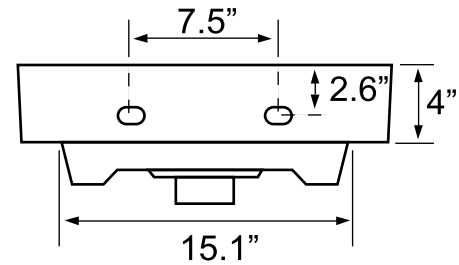

Features

- With overflow.
- Modern design.

Material

- White ceramic bathroom sink.

Installation

- Wall mount installation.
- Drop in installation.

Configurations

- Single Hole.
- Three Hole (8-inch centers).

See website for warranty information details.

Technical Information

Bowl type:	Single
Installation:	Wall mounted Drop In
Bowl dimensions:	Length: 18.3" Width: 13.8" Depth: 4.8"
Drain hole:	1.75"
Faucet hole:	1.38"
Hole configurations:	1, 3
Weight:	27 lbs