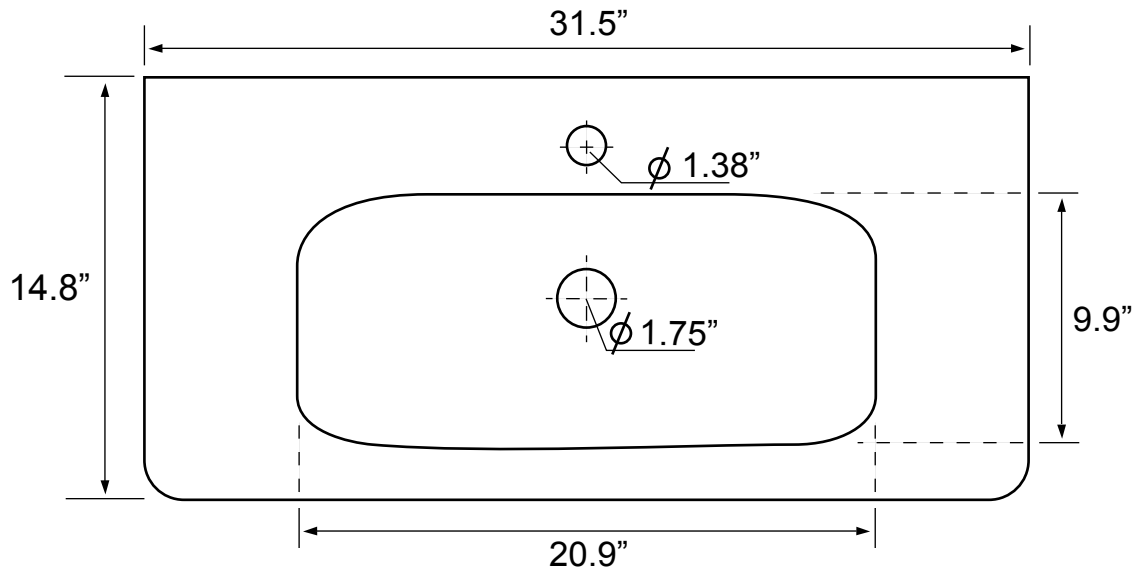

## Installation

- Wall mount installation.
- Drop in installation.

## Configurations

- Single Hole.

## Technical Information

Bowl type:	Single
Installation:	Wall mounted Drop in
Bowl Dimensions:	Depth: 5.2" Width: 9.9" Length: 20.9"
Drain hole:	1.75"
Faucet hole:	1.38"
Hole configurations:	1
Weight:	30 lbs