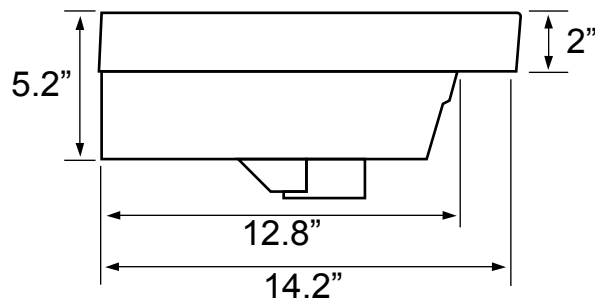

## Configurations

- Single Hole.

## Technical Information

Bowl type:	Single
Installation:	Wall mounted Drop in
Bowl Dimensions:	Depth: 5.2" Width: 9.9" Length: 20.9"
Drain hole:	1.75"
Faucet hole:	1.38"
Hole configurations:	1
Weight:	30 lbs