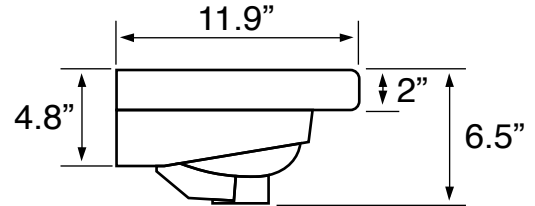

Features

- With overflow.
- Modern design.

Material

- White ceramic bathroom sink.

Installation

- Wall mount installation.
- Drop in installation.

Configurations

- Single Hole.

Nameek's One-Year Limited Warranty

See website for warranty information details.

Technical Information

Bowl type:	Single
Installation:	Wall mounted Drop in
Bowl dimensions:	Depth: 4.8" Width: 9.1" Length: 17.8"
Drain hole:	1.75"
Faucet hole:	1.38"
Hole configurations:	1
Weight:	30 lbs