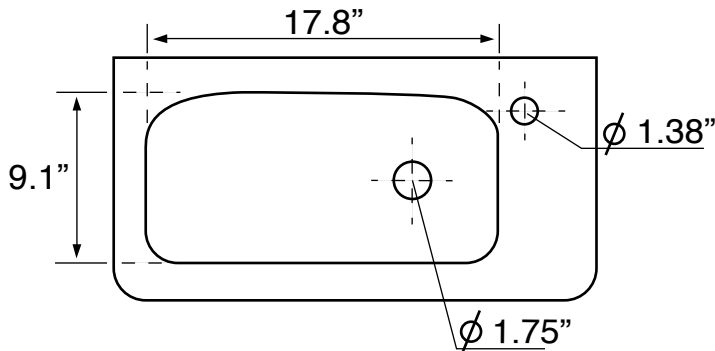

Features

- With overflow.
- Modern design.

Material

- White ceramic bathroom sink.

Installation

- Wall mount installation.
- Drop in installation.

Configurations

- Single Hole.

Nameek's One-Year Limited Warranty

See website for warranty information details.

Technical Information

Bowl type:	Single
Installation:	Wall mounted Drop in
Bowl dimensions:	Depth: 4.8" Width: 9.1" Length: 17.8"
Drain hole:	1.75"
Faucet hole:	1.38"
Hole configurations:	1
Weight:	30 lbs