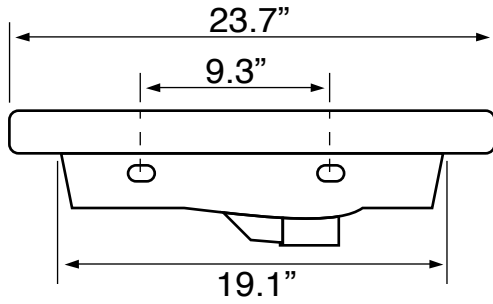

Features

- With overflow.
- Modern design.

Material

- White ceramic bathroom sink.

Installation

- Wall mount installation.
- Drop in installation.

Configurations

- Single Hole.

Nameek's One-Year Limited Warranty

See website for warranty information details.

Technical Information

Bowl type:	Single
Installation:	Wall mounted Drop in
Bowl dimensions:	Depth: 4.8" Width: 9.1" Length: 17.8"
Drain hole:	1.75"
Faucet hole:	1.38"
Hole configurations:	1
Weight:	30 lbs