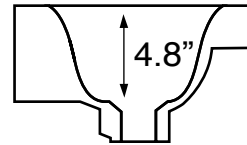

Features

- With overflow.
- Modern design.

Material

- White ceramic bathroom sink.

Installation

- Wall mount installation.
- Drop in installation.

Configurations

- Single Hole.

Nameek's One-Year Limited Warranty

See website for warranty information details.

Technical Information

Bowl type:	Single
Installation:	Wall mounted Drop in
Bowl dimensions:	Depth: 4.8" Width: 9.1" Length: 17.8"
Drain hole:	1.75"
Faucet hole:	1.38"
Hole configurations:	1
Weight:	30 lbs