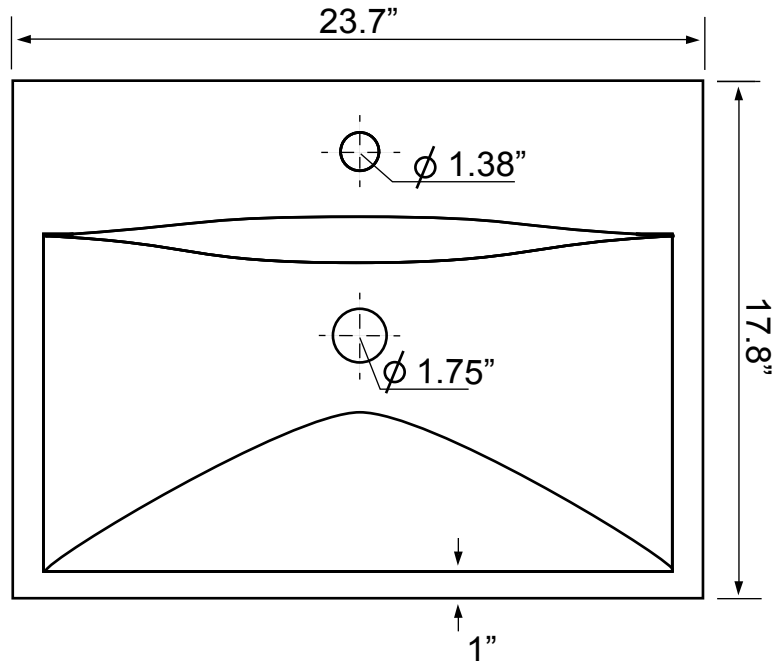

Features

- With overflow.
- Modern design.

Material

- White ceramic bathroom sink.

Installation

- Wall mount installation.
- Drop in installation.

Configurations

- Single Hole.
- Three Hole (8 inch centers).

Technical Information

Bowl type:	Single
Installation:	Wall mounted Drop In
Bowl dimensions:	Length: 21" Width: 12" Depth: 5.2"
Drain hole:	1.75"
Faucet hole:	1.38"
Hole configurations:	1, 3
Weight:	30 lbs