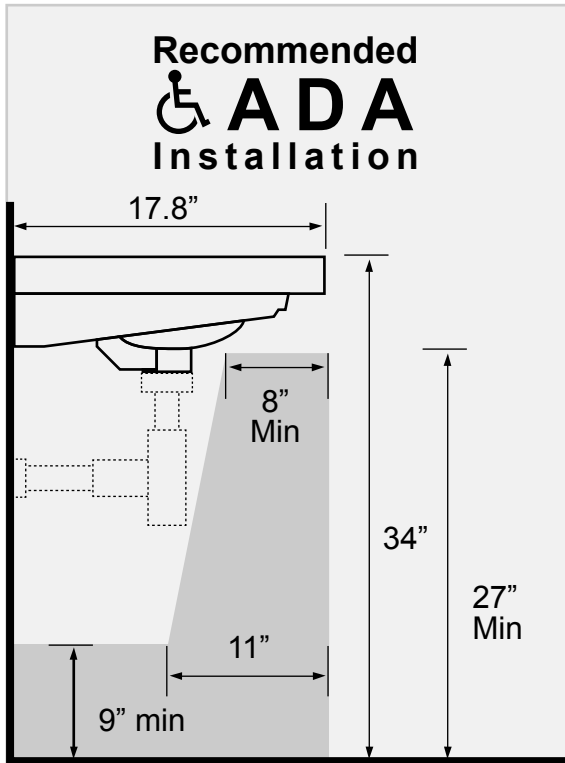

Features

- With overflow.
- Modern design.

Material

- White ceramic bathroom sink.

Installation

- Wall mount installation.
- Drop in installation.

Configurations

- Single Hole.
- Three Hole (8 inch centers).

Technical Information

Bowl type:	Single
Installation:	Wall mounted Drop In
Bowl dimensions:	Length: 21" Width: 12" Depth: 5.2"
Drain hole:	1.75"
Faucet hole:	1.38"
Hole configurations:	1, 3
Weight:	30 lbs