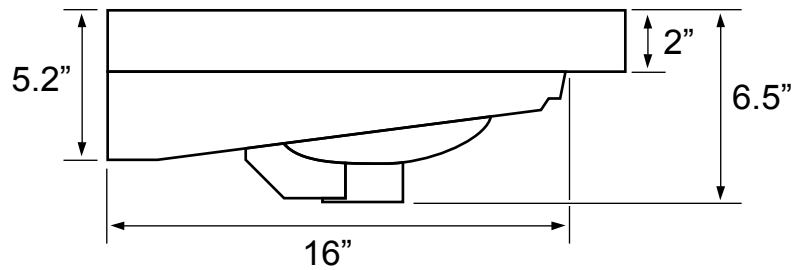

Features

- With overflow.
- Modern design.

Material

- White ceramic bathroom sink.

Installation

- Wall mount installation.
- Drop in installation.

Configurations

- Single Hole.
- Three Hole (8 inch centers).

Technical Information

Bowl type:	Single
Installation:	Wall mounted Drop In
Bowl dimensions:	Length: 21" Width: 12" Depth: 5.2"
Drain hole:	1.75"
Faucet hole:	1.38"
Hole configurations:	1, 3
Weight:	30 lbs