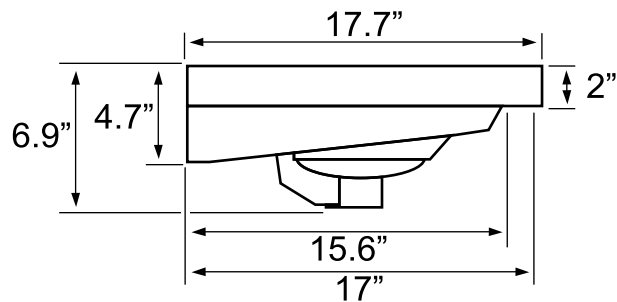

Features

- With overflow.
- Modern design.

Material

- White ceramic bathroom sink.

Installation

- Wall mounted installation.
- Drop in installation.

Configurations

- Single hole.
- Three hole (8-inch centers).

See website for warranty information details.

Technical Information

| | |
|----------------------|--|
| Bowl type: | Single |
| Installation: | Wall mounted Drop in |
| Bowl dimensions: | Depth: 4.7" Length: 21.3" Width: 11.4" |
| Drain hole: | 1.75" |
| Faucet hole: | 1.38" |
| Hole configurations: | 1, 3 |
| Weight: | 27 lbs |