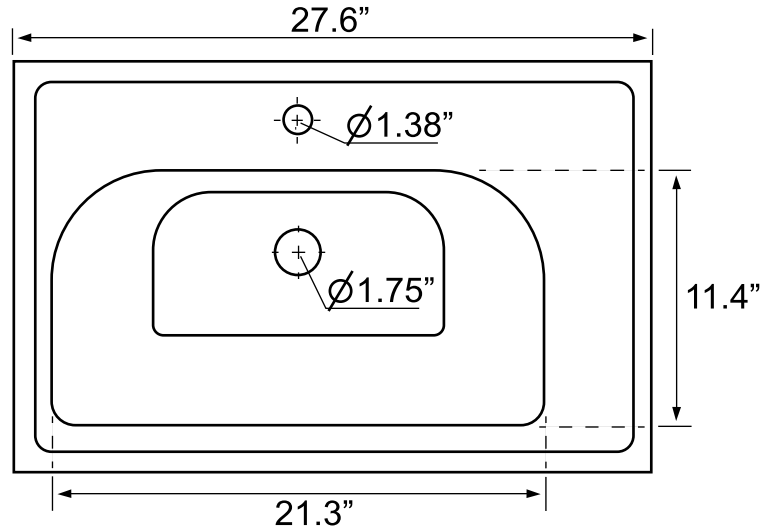

Features

- With overflow.
- Modern design.

Material

- White ceramic bathroom sink.

Installation

- Wall mounted installation.
- Drop in installation.

Configurations

- Single hole.
- Three hole (8-inch centers).

See website for warranty information details.

Technical Information

| | |
|----------------------|--|
| Bowl type: | Single |
| Installation: | Wall mounted Drop in |
| Bowl dimensions: | Depth: 4.7" Length: 21.3" Width: 11.4" |
| Drain hole: | 1.75" |
| Faucet hole: | 1.38" |
| Hole configurations: | 1, 3 |
| Weight: | 27 lbs |