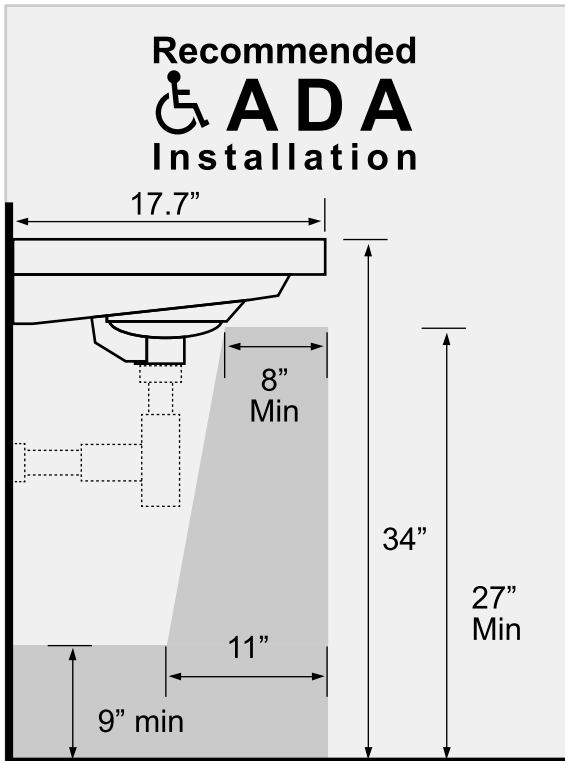

Features

- With overflow.
- Modern design.

Material

- White ceramic bathroom sink.

Installation

- Wall mounted installation.
- Drop in installation.

Configurations

- Single hole.
- Three hole (8-inch centers).

See website for warranty information details.

Technical Information

| | |
|----------------------|--|
| Bowl type: | Single |
| Installation: | Wall mounted Drop in |
| Bowl dimensions: | Depth: 4.7" Length: 21.3" Width: 11.4" |
| Drain hole: | 1.75" |
| Faucet hole: | 1.38" |
| Hole configurations: | 1, 3 |
| Weight: | 27 lbs |