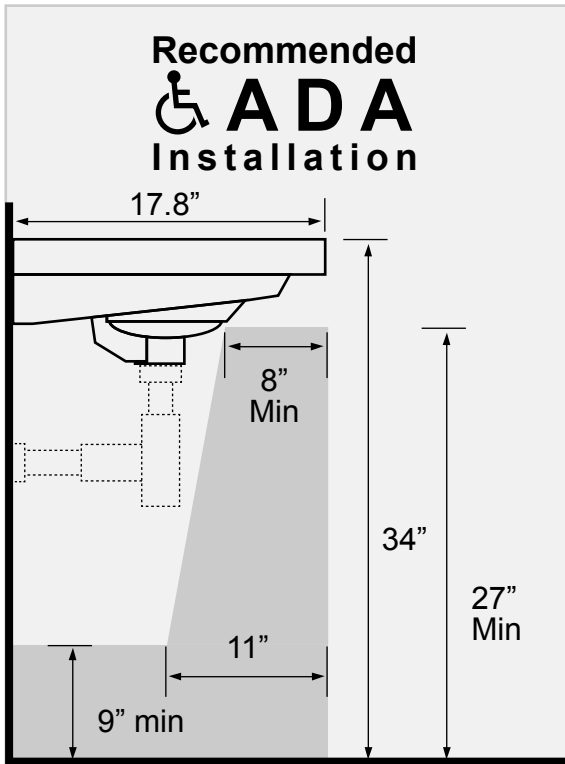

Features

- With overflow.
- Modern design.

Material

- White ceramic bathroom sink.

Installation

- Wall mounted installation.
- Drop in installation.

Configurations

- Single hole.
- Three hole (8-inch centers).

Technical Information

Bowl type:	Single
Installation:	Wall mounted Drop in
Bowl dimensions:	Depth: 4" Length: 19.5" Width: 11.5"
Drain hole:	1.75"
Faucet hole:	1.38"
Hole configurations:	1, 3
Weight:	30 lbs