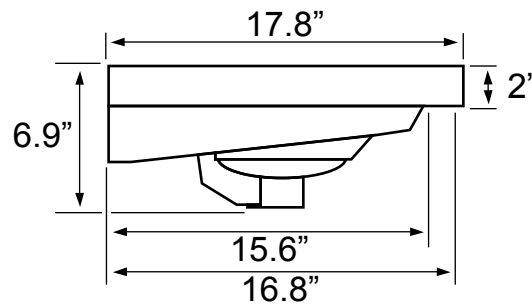

Features

- With overflow.
- Modern design.

Material

- White ceramic bathroom sink.

Installation

- Wall mounted installation.
- Drop in installation.

Configurations

- Single hole.
- Three hole (8-inch centers).

Technical Information

Bowl type:	Single
Installation:	Wall mounted Drop in
Bowl dimensions:	Depth: 4" Length: 19.5" Width: 11.5"
Drain hole:	1.75"
Faucet hole:	1.38"
Hole configurations:	1, 3
Weight:	30 lbs