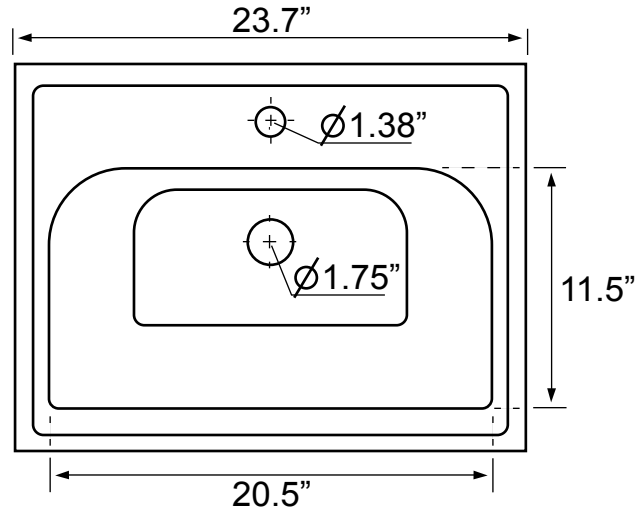

Features

- With overflow.
- Modern design.

Material

- White ceramic bathroom sink.

Installation

- Wall mounted installation.
- Drop in installation.

Configurations

- Single hole.
- Three hole (8-inch centers).

Technical Information

Bowl type:	Single
Installation:	Wall mounted Drop in
Bowl dimensions:	Depth: 4" Length: 19.5" Width: 11.5"
Drain hole:	1.75"
Faucet hole:	1.38"
Hole configurations:	1, 3
Weight:	30 lbs