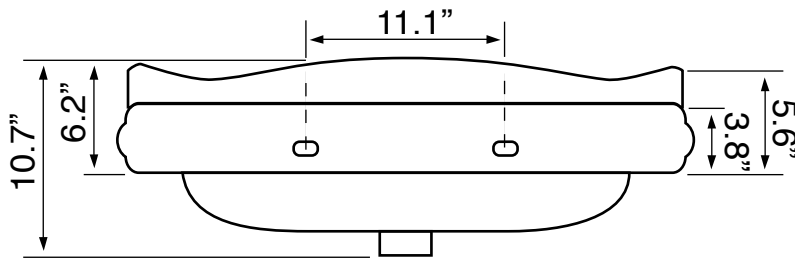

## Installation

- Console installation.

## Configurations

- Single Hole.
- Three Hole (8-inch centers).

## Technical Information

|                      |               |
|----------------------|---------------|
| Bowl type:           | Single        |
| Installation:        | Console       |
| Bowl dimensions:     | Depth: 6"     |
|                      | Length: 24.3" |
|                      | Width: 14"    |
| Drain hole:          | 1.75"         |
| Faucet hole:         | 1.38"         |
| Hole configurations: | 1, 3          |
| Weight:              | 40 lbs        |