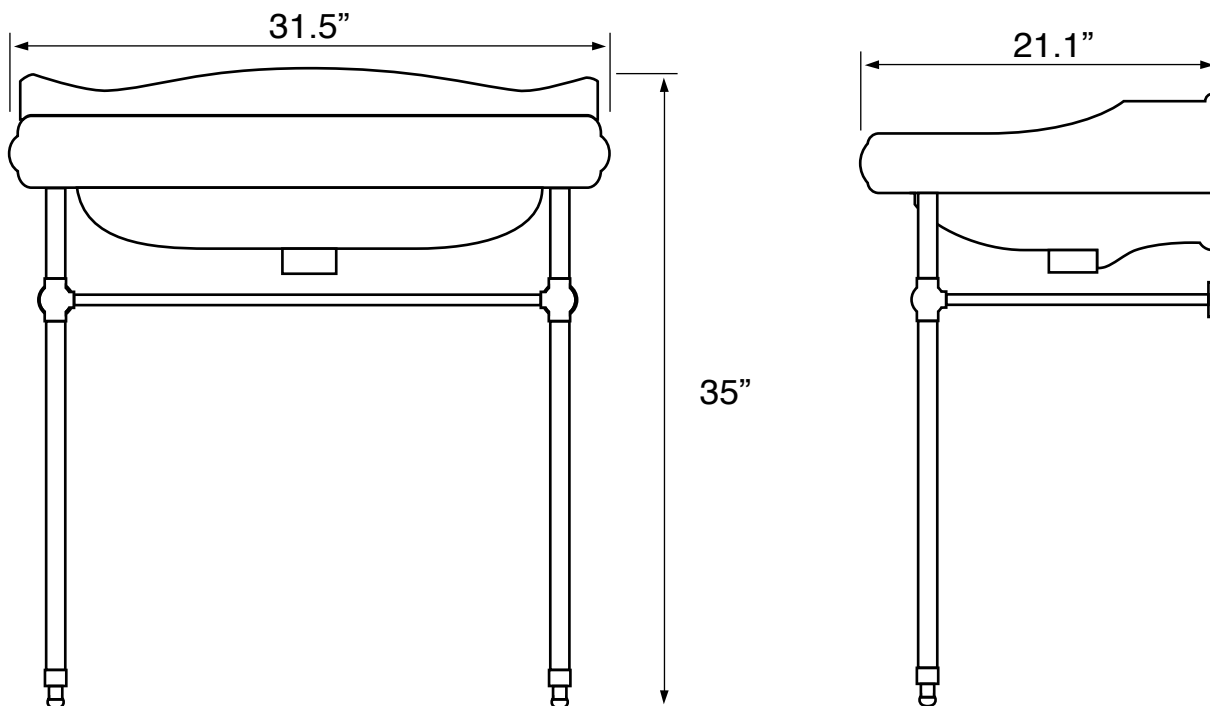

## Configurations

- Single Hole.
- Three Hole (8-inch centers).

## Technical Information

|                      |               |
|----------------------|---------------|
| Bowl type:           | Single        |
| Installation:        | Console       |
| Bowl dimensions:     | Depth: 6"     |
|                      | Length: 24.3" |
|                      | Width: 14"    |
| Drain hole:          | 1.75"         |
| Faucet hole:         | 1.38"         |
| Hole configurations: | 1, 3          |
| Weight:              | 40 lbs        |