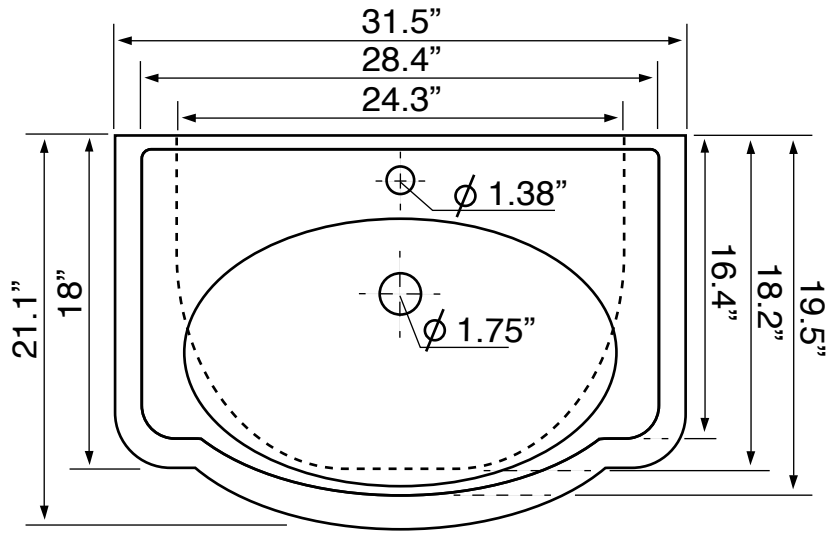

## Configurations

- Single Hole.
- Three Hole (8-inch centers).

## Technical Information

|                      |               |
|----------------------|---------------|
| Bowl type:           | Single        |
| Installation:        | Console       |
| Bowl dimensions:     | Depth: 6"     |
|                      | Length: 24.3" |
|                      | Width: 14"    |
| Drain hole:          | 1.75"         |
| Faucet hole:         | 1.38"         |
| Hole configurations: | 1, 3          |
| Weight:              | 40 lbs        |