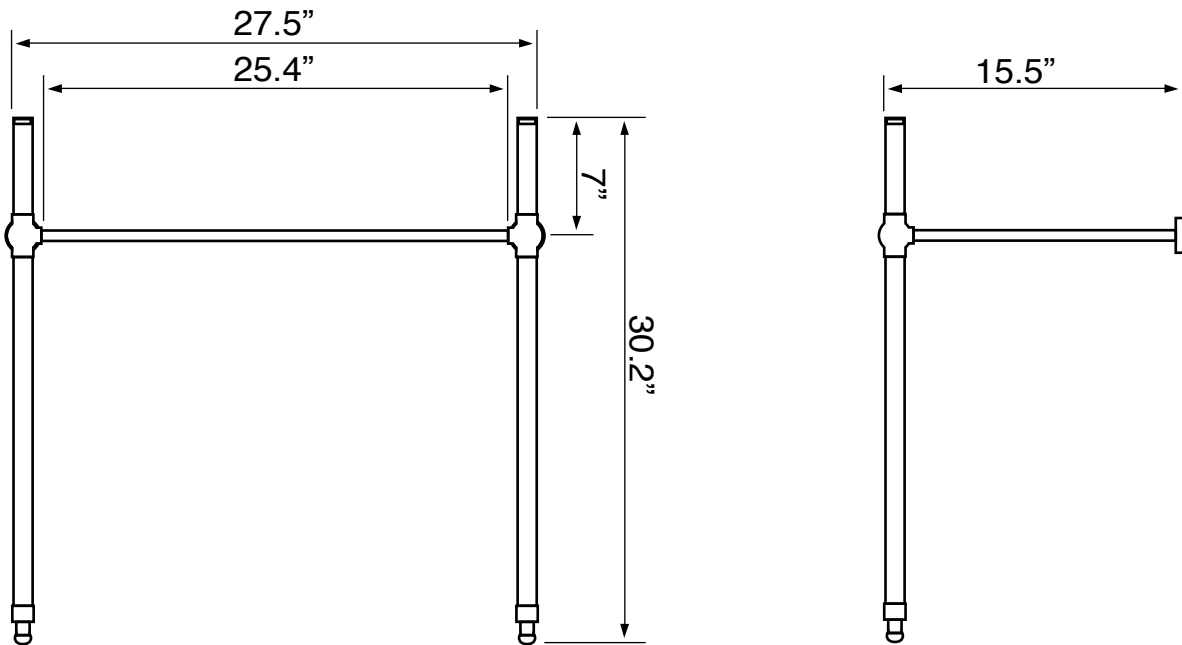

## Configurations

- Single Hole.
- Three Hole (8-inch centers).

## Technical Information

|                      |               |
|----------------------|---------------|
| Bowl type:           | Single        |
| Installation:        | Console       |
| Bowl dimensions:     | Depth: 6"     |
|                      | Length: 24.3" |
|                      | Width: 14"    |
| Drain hole:          | 1.75"         |
| Faucet hole:         | 1.38"         |
| Hole configurations: | 1, 3          |
| Weight:              | 40 lbs        |