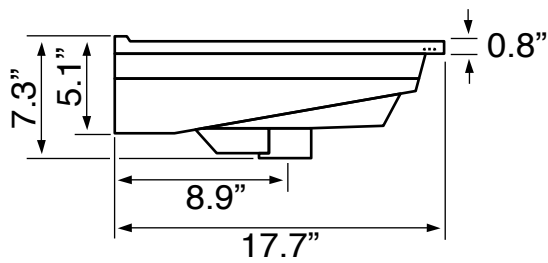

### Configurations

- Single hole.
- Three hole (special order).

### Technical Information

Bowl type:	Single
Installation:	Wall mounted
Bowl dimensions:	Depth: 4.5"
	Width: 11.5"
	Length: 20"
Drain hole:	1.75"
Faucet hole:	1.38"
Hole configurations:	1
Weight:	150 lbs