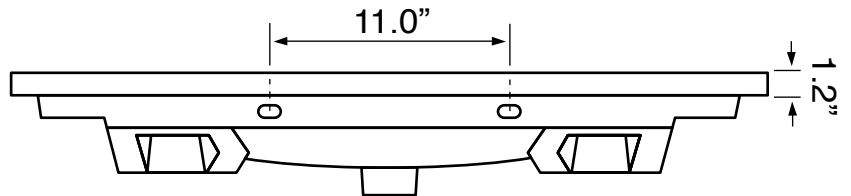

### Configurations

- Single hole.
- Three hole (special order).

### Technical Information

Bowl type:	Single
Installation:	Wall mounted
Bowl dimensions:	Depth: 4.5"
	Width: 11.5"
	Length: 20"
Drain hole:	1.75"
Faucet hole:	1.38"
Hole configurations:	1
Weight:	150 lbs