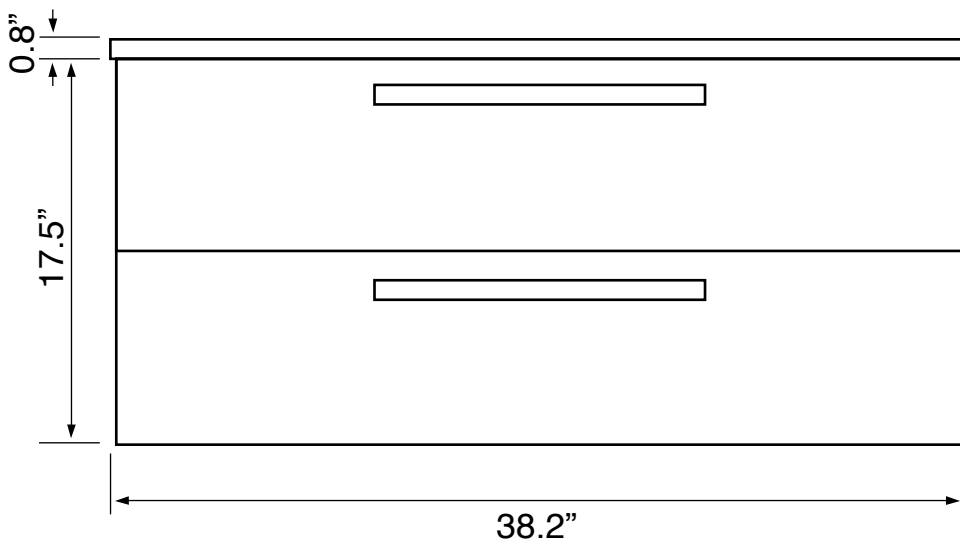

### Technical Information

Bowl type:	Single
Installation:	Wall mounted
Bowl dimensions:	Depth: 4.5"
	Width: 11.5"
	Length: 20"
Drain hole:	1.75"
Faucet hole:	1.38"
Hole configurations:	1
Weight:	150 lbs