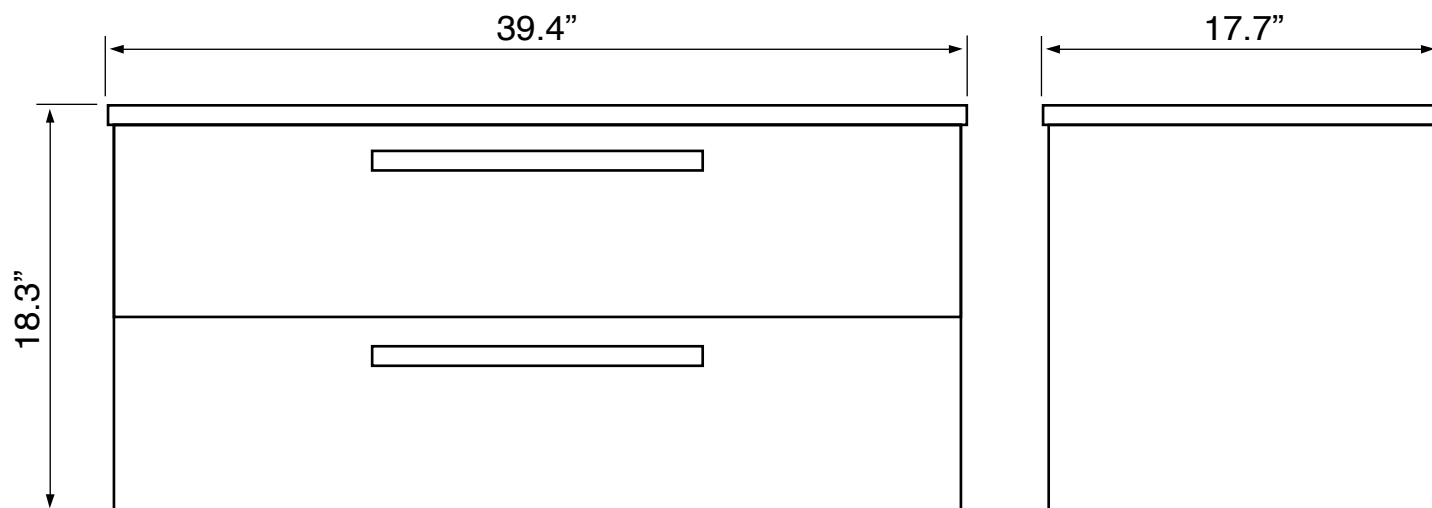

### Technical Information

Bowl type:	Single
Installation:	Wall mounted
Bowl dimensions:	Depth: 4.5"
	Width: 11.5"
	Length: 20"
Drain hole:	1.75"
Faucet hole:	1.38"
Hole configurations:	1
Weight:	150 lbs