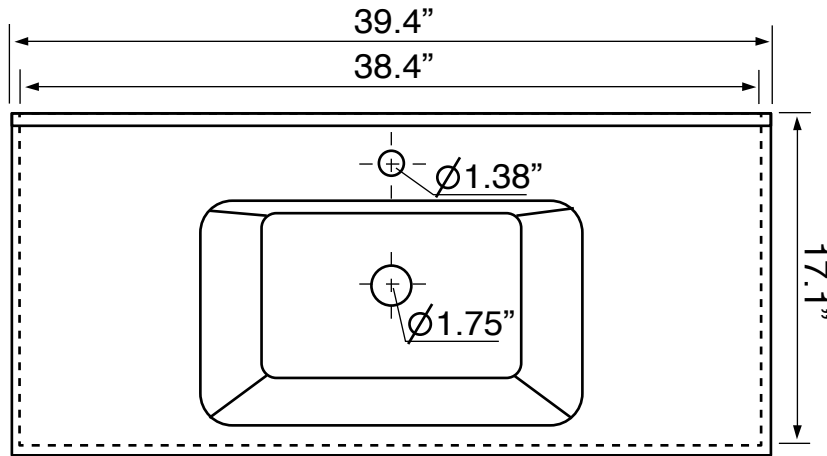

### Configurations

- Single hole.
- Three hole (special order).

### Technical Information

Bowl type:	Single
Installation:	Wall mounted
Bowl dimensions:	Depth: 4.5"
	Width: 11.5"
	Length: 20"
Drain hole:	1.75"
Faucet hole:	1.38"
Hole configurations:	1
Weight:	150 lbs