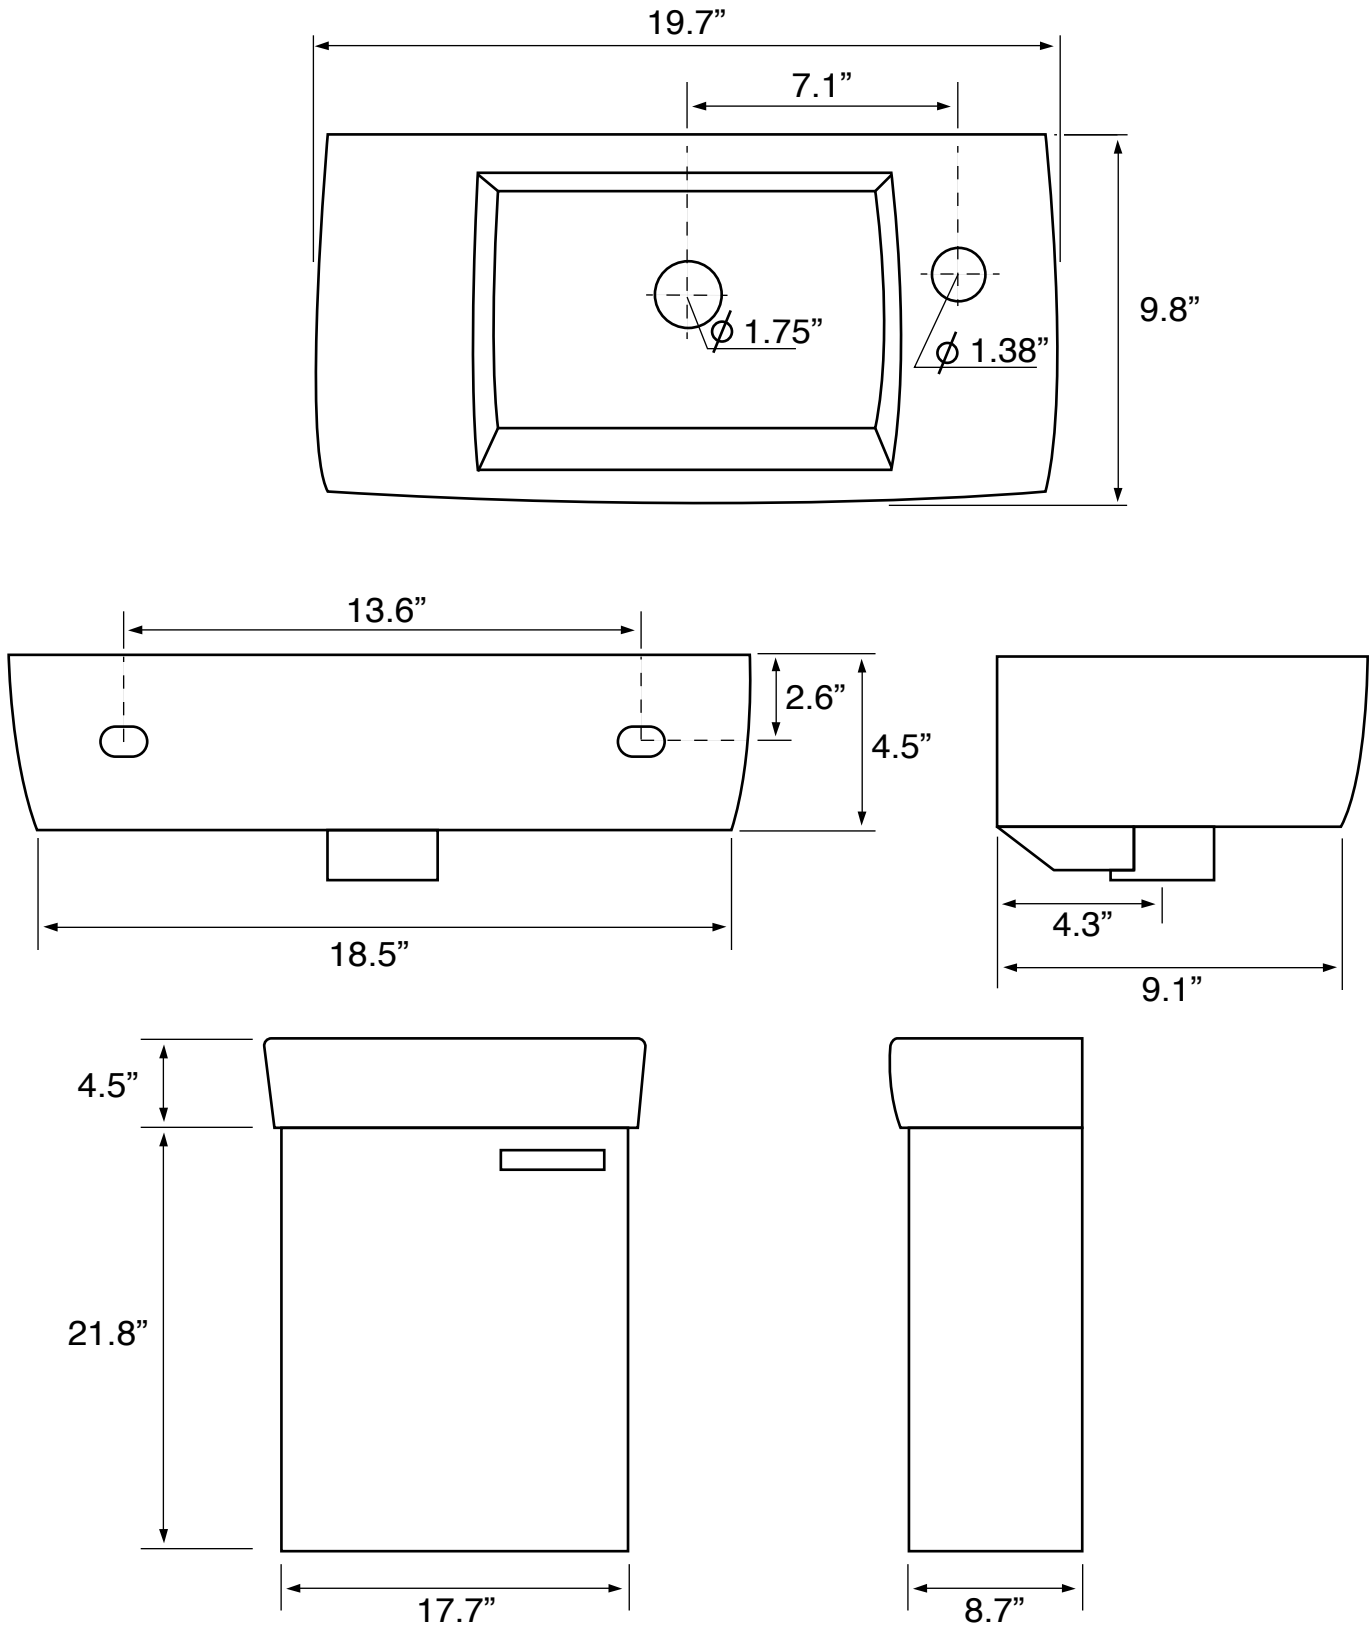

USA/Canada: 215.256.4197

Nameek's reserves the right to make revisions without notice to product specifications.
For more information, go to www.nameeks.com