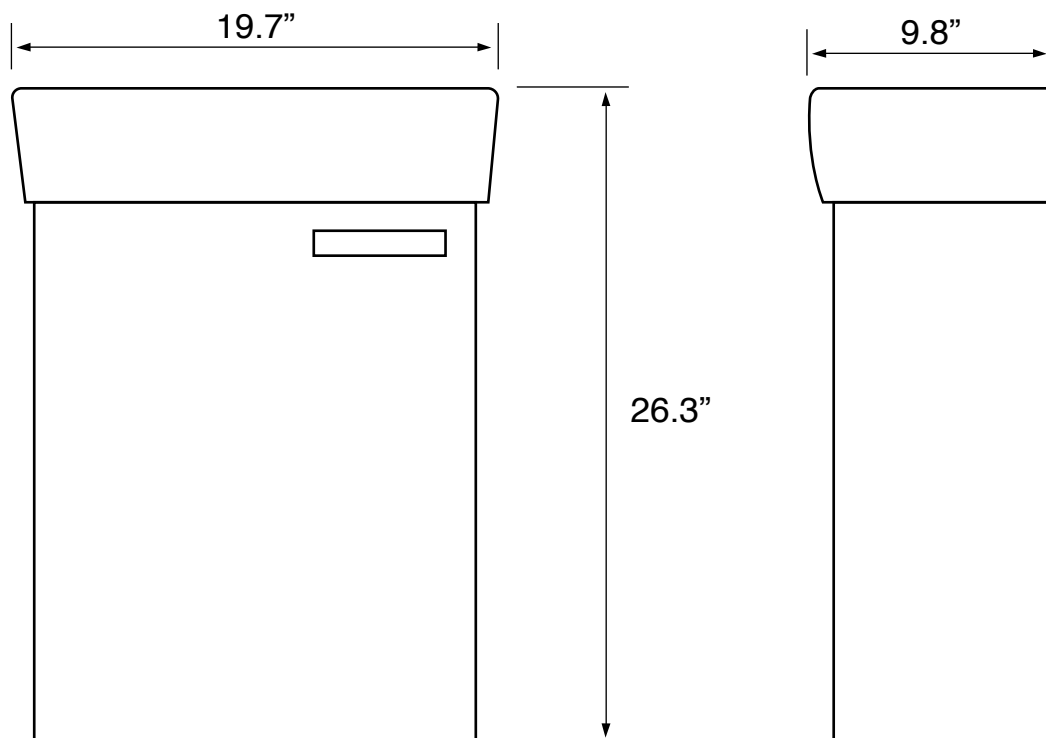

## Technical Information

Bowl type:	Single
Installation:	Wall mounted
Bowl dimensions:	Length: 10.25" Width: 6.13" Depth: 3.25"
Drain hole:	1.75"
Faucet hole:	1.38"
Hole configurations:	1
Weight:	80 lbs