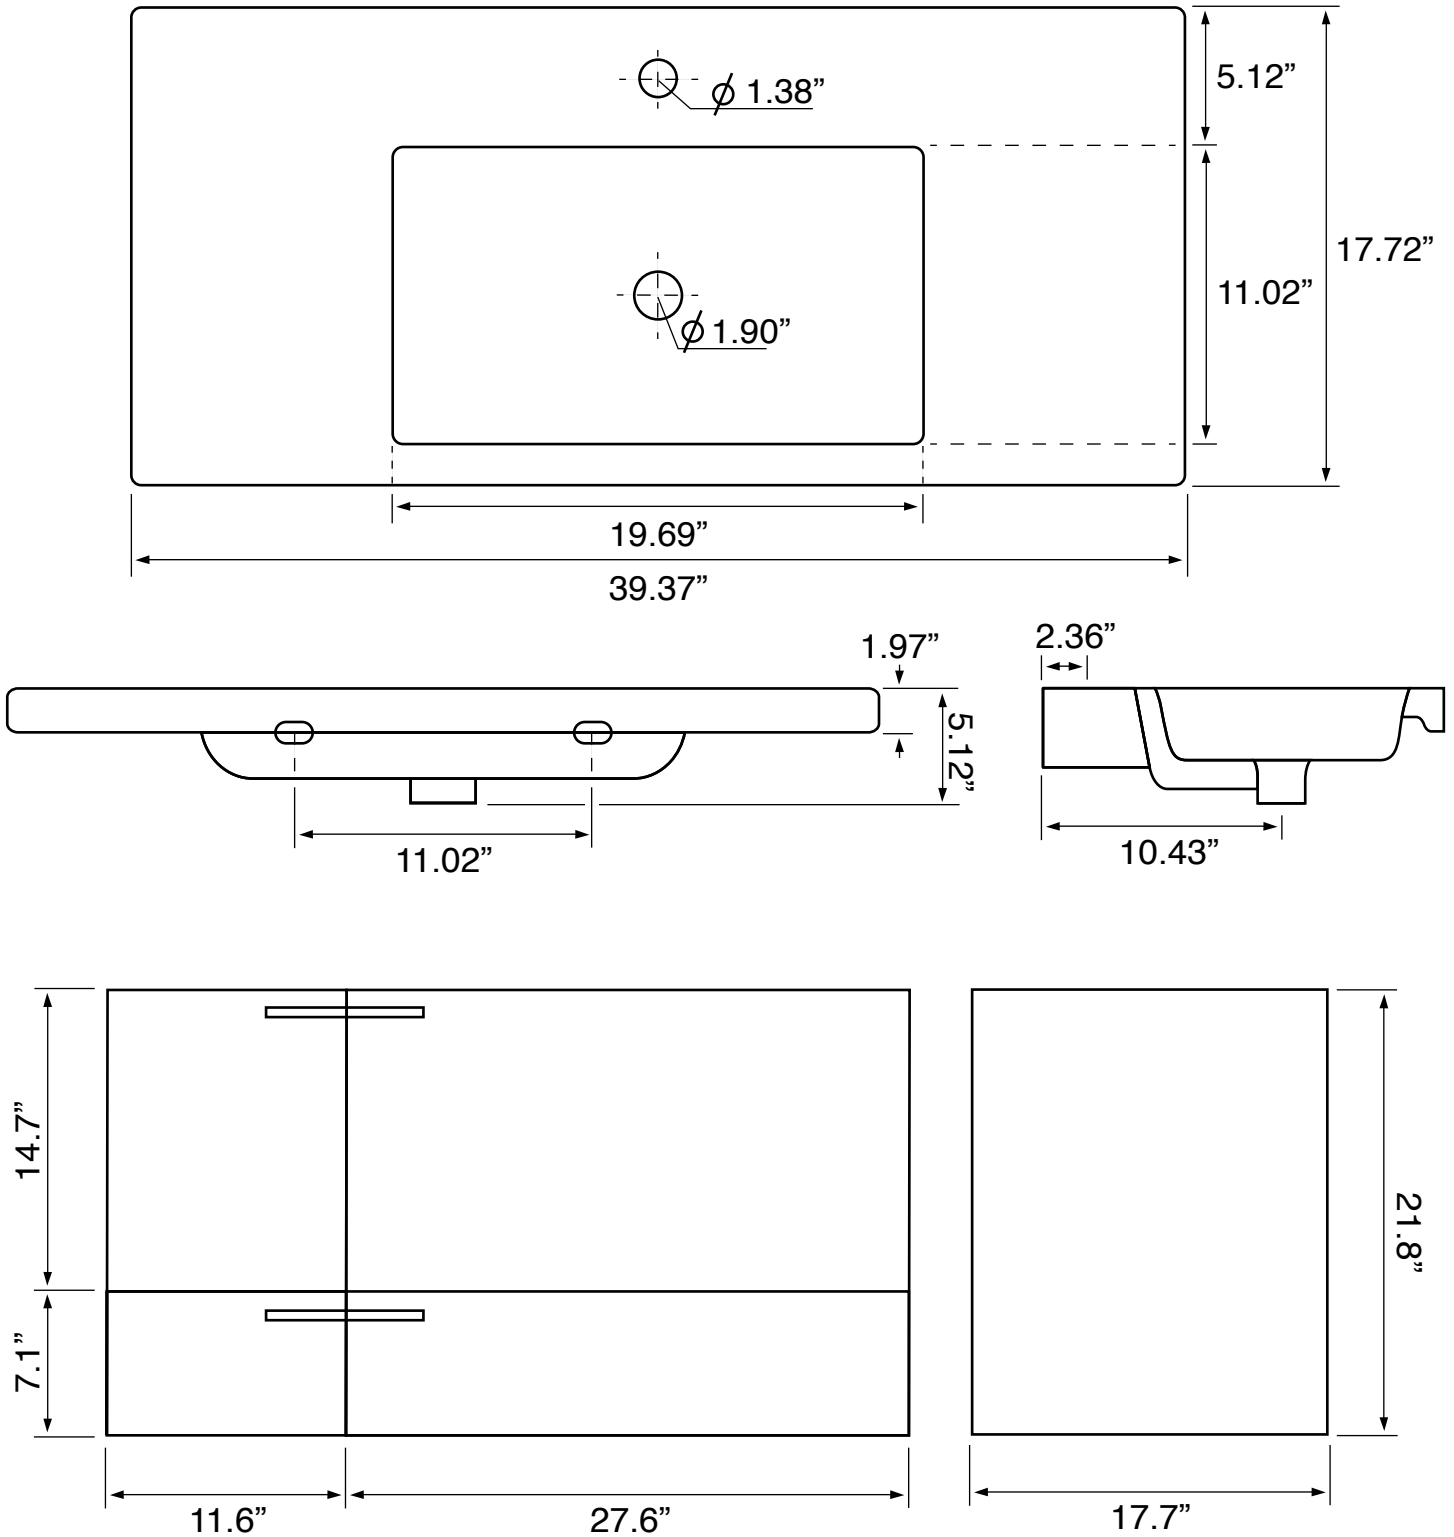

Features

- Modern design.
- Sink with overflow.
- Waterproof vanity panels.
- 2 doors.
- 1 soft-closing drawer.
- 4 polished chrome cabinet feet.
- Ships fully assembled.
- Made in Italy.

Material

- White ceramic integrated sink.
- Engineered wood vanity base.
- Polished chrome brass handles.
- Polished chrome brass vanity feet.

Installation

- Floor standing installation.

Configurations

- Single hole.
- Three hole (special order).
- No hole (special order).

Nameek's One-Year Limited Warranty

See website for warranty information details.

Vanity Cabinet Color/Finish Details

Color

Description

Glossy White

Technical Information

Bowl type:	Single
Installation:	Floor standing
Bowl dimensions:	Depth: 3.5" Length: 19.69" Width: 11.02"
Drain hole:	1.90"
Faucet hole:	1.38"
Hole configurations:	1
Weight:	150 lbs