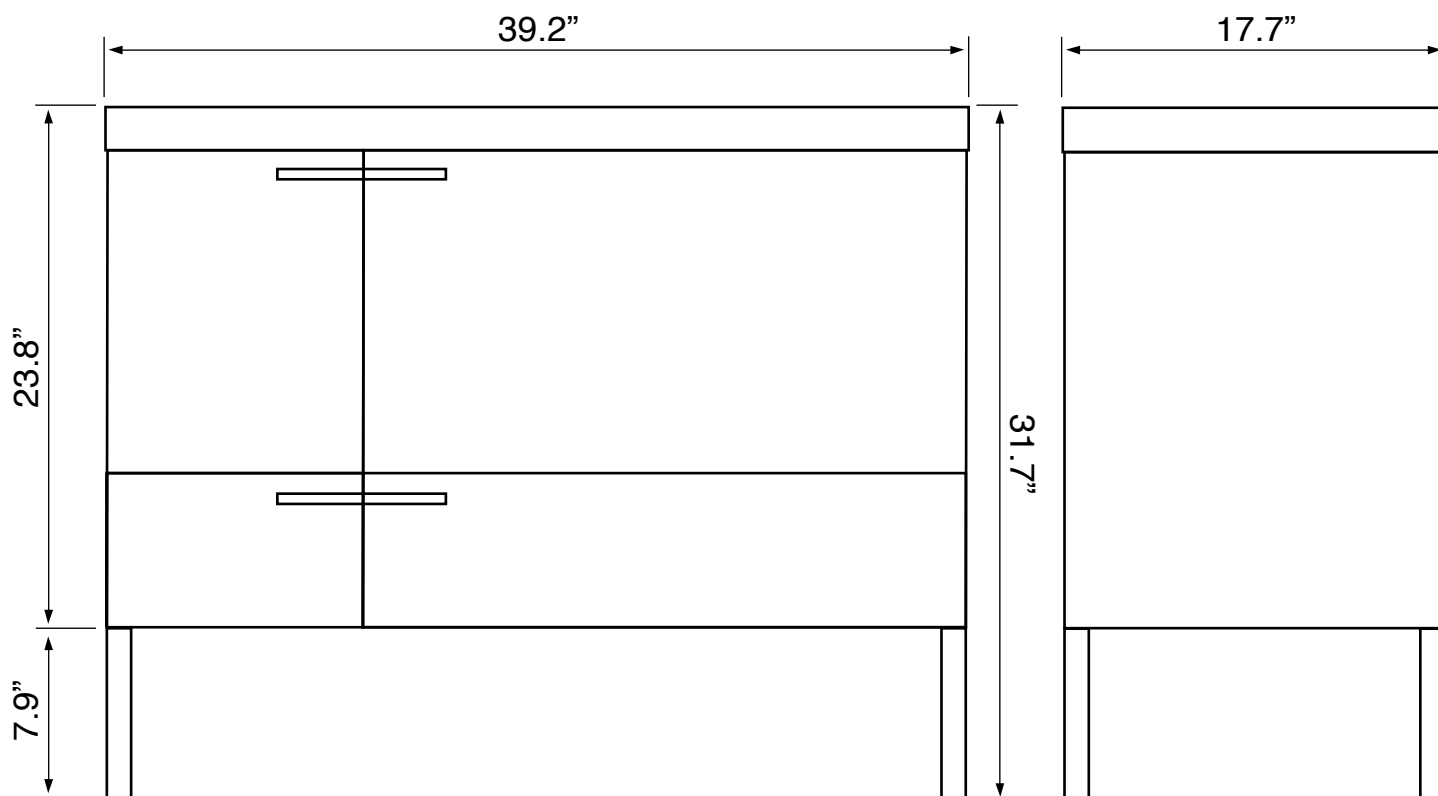

Vanity Cabinet Color/Finish Details

Color

Description

Glossy White

Technical Information

Bowl type:	Single
Installation:	Floor standing
Bowl dimensions:	Depth: 3.5" Length: 19.69" Width: 11.02"
Drain hole:	1.90"
Faucet hole:	1.38"
Hole configurations:	1
Weight:	150 lbs