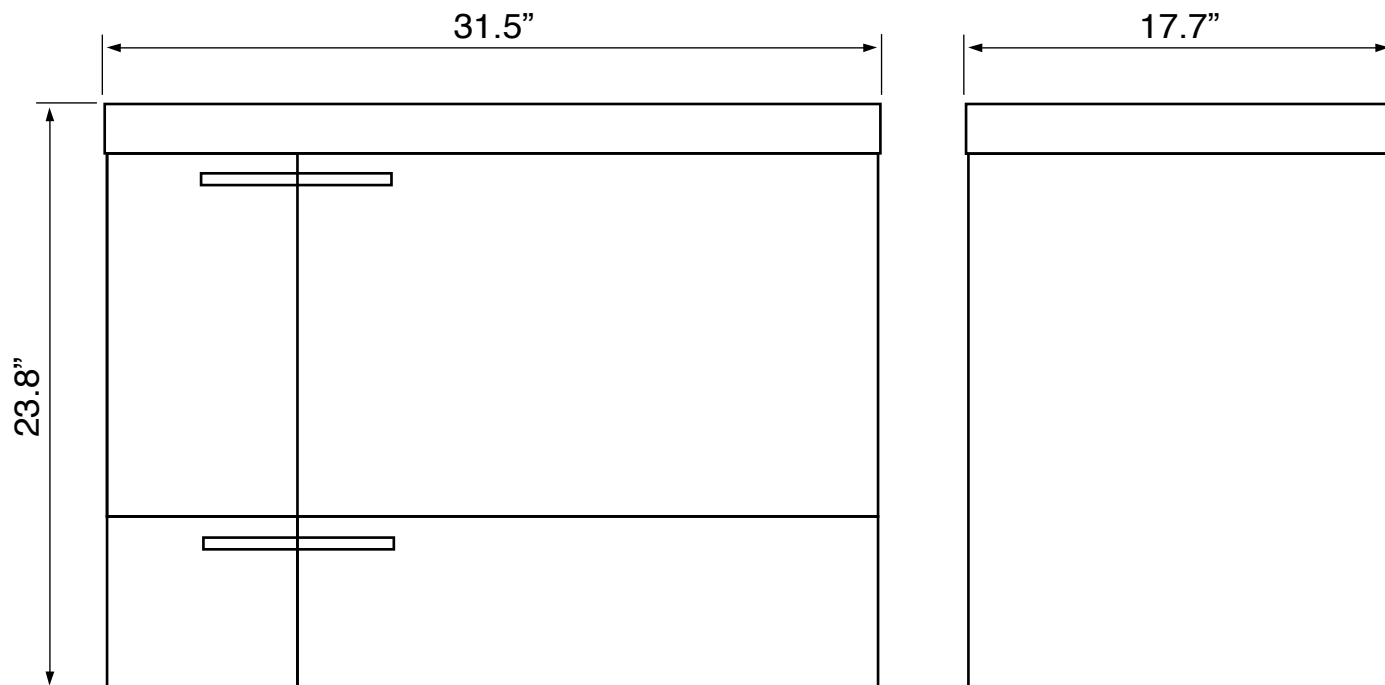

Features

- Modern design.
- Sink with overflow.
- Waterproof vanity panels.
- 2 doors.
- 1 soft-closing drawer.
- Ships fully assembled.
- Made in Italy.

Material

- White ceramic integrated sink.
- Engineered wood vanity base.
- Polished chrome brass handles.

Installation

- Wall mounted/floating installation.

Configurations

- Single hole.
- Three hole (special order).
- No hole (special order).

Nameek's One-Year Limited Warranty

See website for warranty information details.

Technical Information

Bowl type:	Single
Installation:	Wall mounted
Bowl dimensions:	Depth: 3.7"
	Length: 19.69"
	Width: 11.02"
Drain hole:	1.90"
Faucet hole:	1.38"
Hole configurations:	1
Weight:	130 lbs