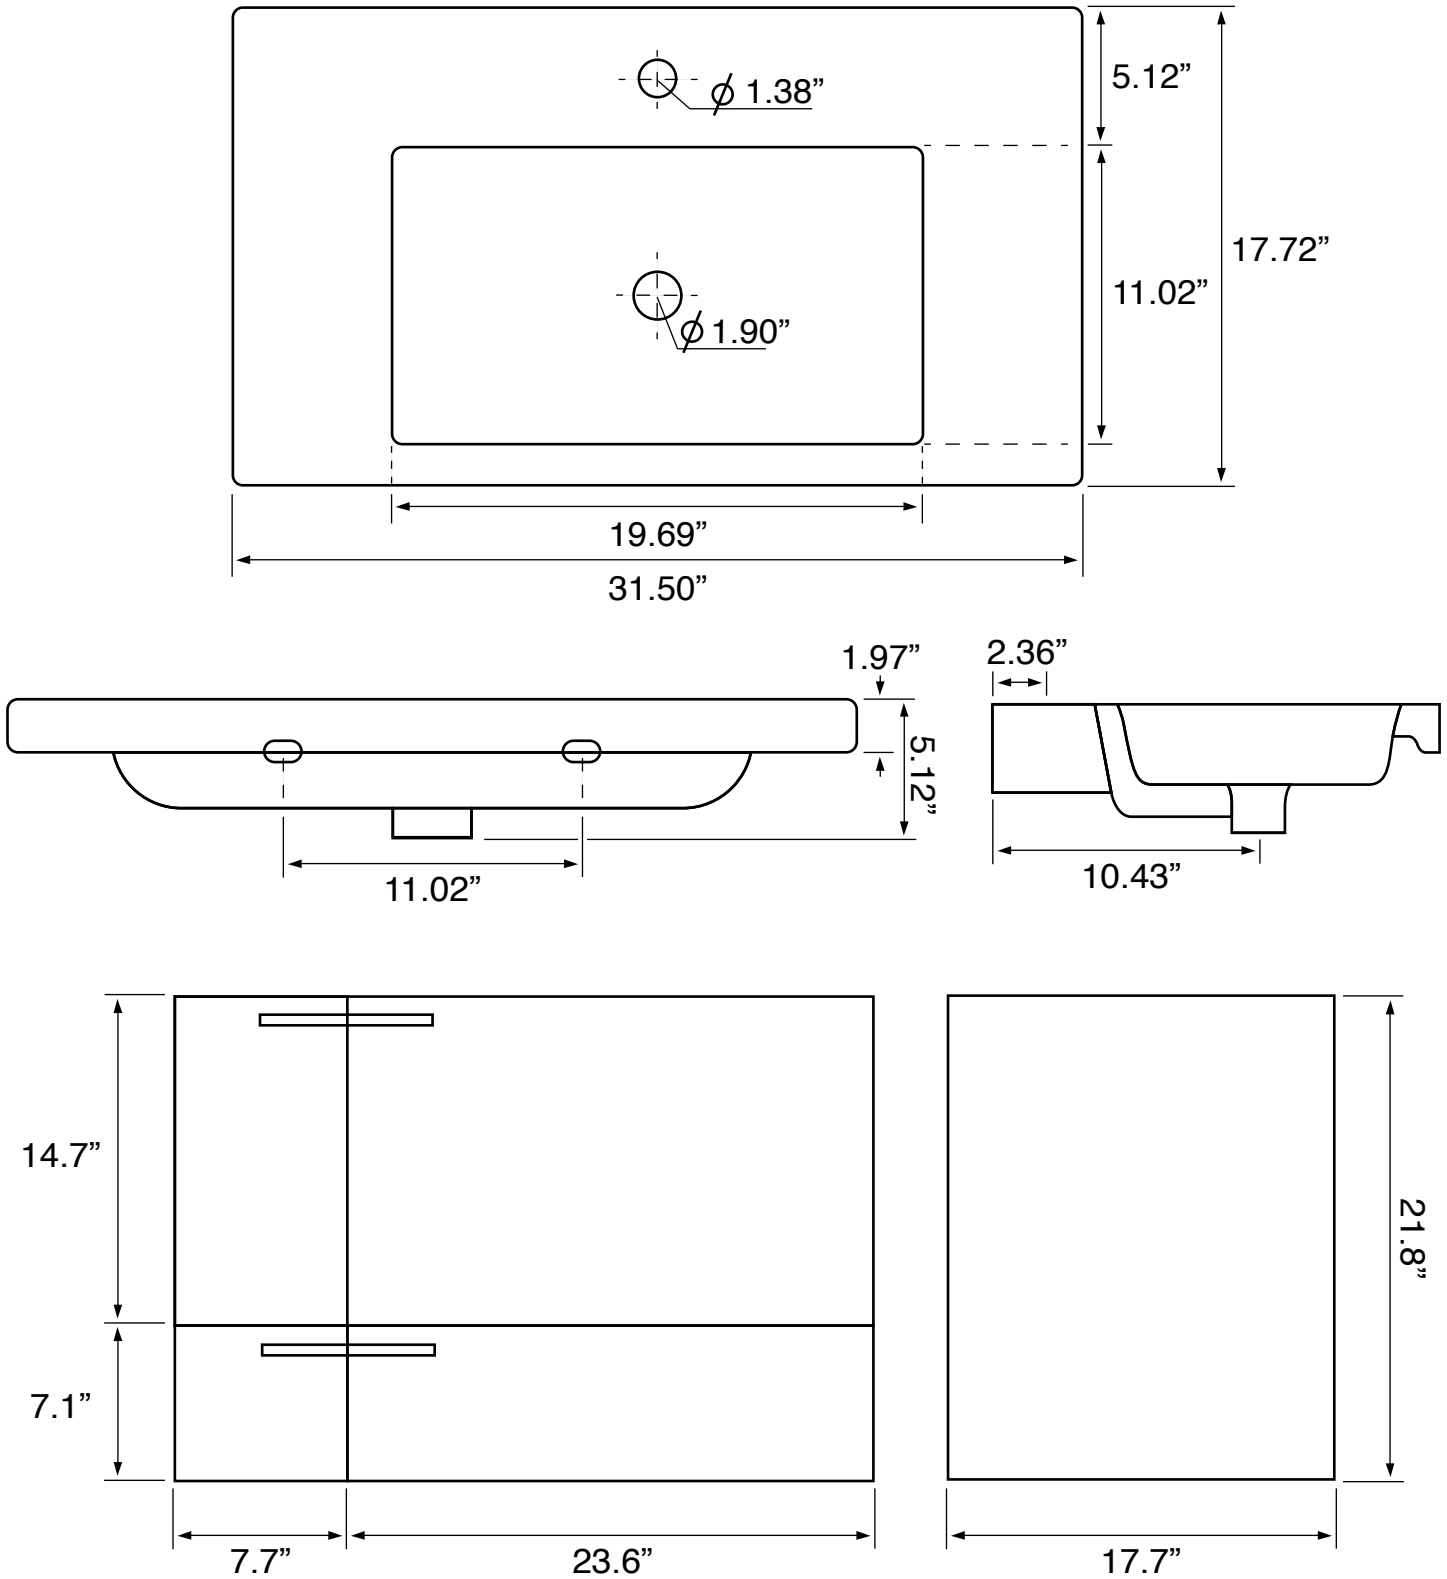

USA/Canada: 215.256.4197

Nameek's reserves the right to make revisions without notice to product specifications.
For more information, go to www.nameeks.com