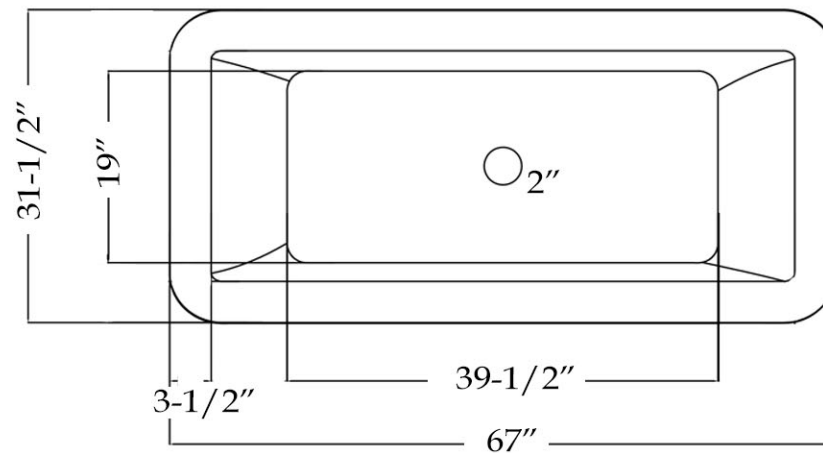

MAIDSTONE

www.MaidstoneSupply.com

Double Ended Freestanding Tub

Part No: 220D50

Volume: 85 gal Weight: 130 lbs

Contact Maidstone for additional information and specifications. For complete warranty information and a list of dealers visit www.MaidstoneSupply.com. All products and specifications are subject to change without notice. Maidstone is not responsible for typographical and/or dimensional errors. Typographical errors are subject to correction.

Note: Rough-in dimensions may vary +/- 1/2" and are subject to change. No responsibility is assumed by Maidstone.