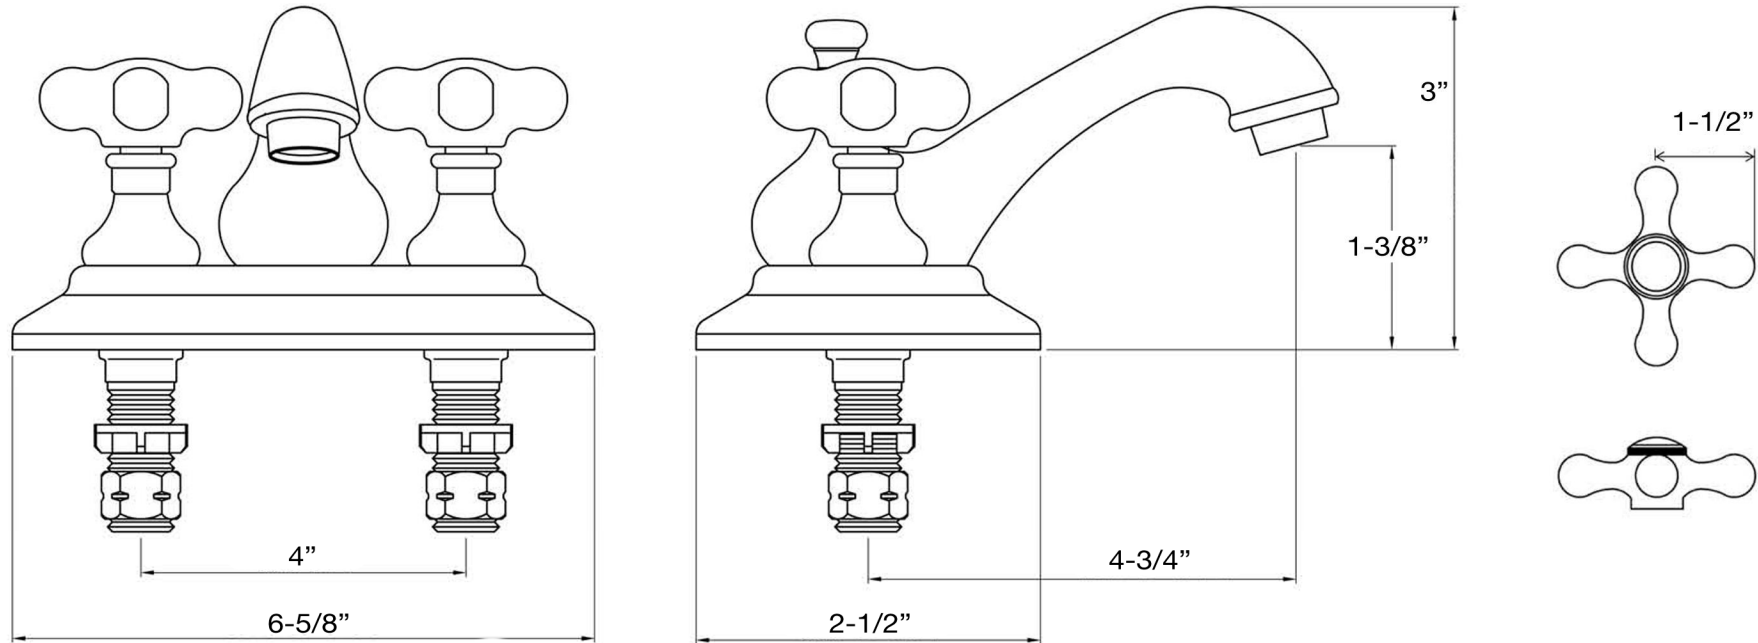

MAIDSTONE

www.MaidstoneSupply.com

Bathroom Sink Faucet

Part No:124-CN4-MC

Approximate Measurements

Contact Maidstone for additional information and specifications. For complete warranty information and a list of dealers visit www.MaidstoneSupply.com. All products and specifications are subject to change without notice. Maidstone is not responsible for typographical and/or dimensional errors. Typographical errors are subject to correction.

Note: Rough-in dimensions may vary +/- 1/2" and are subject to change. No responsibility is assumed by Maidstone.