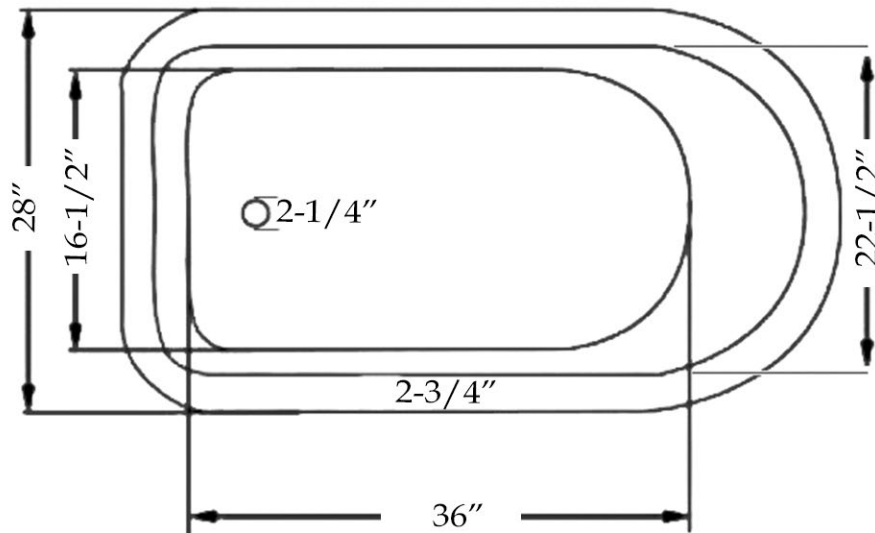

MAIDSTONE

[www.MaidstoneSupply.com](http://www.MaidstoneSupply.com)

Slipper Clawfoot Tub with Round Rim

Part No: 1202SL57-0

Volume: 43 gal      Weight: 60 lbs      Water Depth: 13"

Contact Maidstone for additional information and specifications. For complete warranty information and a list of dealers visit [www.MaidstoneSupply.com](http://www.MaidstoneSupply.com). All products and specifications are subject to change without notice. Maidstone is not responsible for typographical and/or dimensional errors. Typographical errors are subject to correction.

Note: Rough-in dimensions may vary +/- 1/2" and are subject to change. No responsibility is assumed by Maidstone.