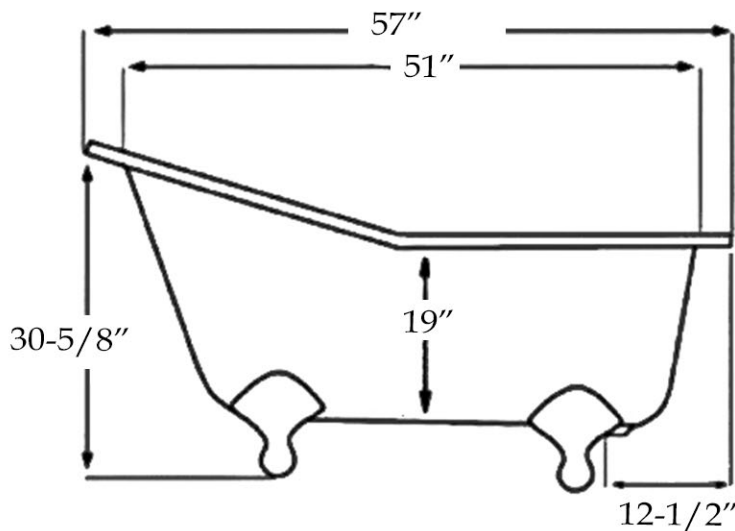

MAIDSTONE

[www.MaidstoneSupply.com](http://www.MaidstoneSupply.com)

Slipper Clawfoot Tub with Round Rim

Part No: 1202SL57-0

Volume: 43 gal      Weight: 60 lbs      Water Depth: 13"

Contact Maidstone for additional information and specifications. For complete warranty information and a list of dealers visit [www.MaidstoneSupply.com](http://www.MaidstoneSupply.com). All products and specifications are subject to change without notice. Maidstone is not responsible for typographical and/or dimensional errors. Typographical errors are subject to correction.

Note: Rough-in dimensions may vary +/- 1/2" and are subject to change. No responsibility is assumed by Maidstone.