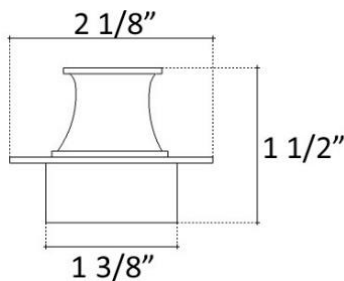

Shown in DB finish

Shown in AB

Dimensions are Approximate

D005

LIFT & TURN DRAIN

DETAILS

Materials: Brass Construction
 Plated Finishes: [DB] WC | PN | SN]
 Living Finishes: [AB | VB | PB | UB]
 Lift & Turn to Open, Twist to Close
 All Standard Drains
 Non-Overflow
 Cannot be used with Decorative Drains

DRAIN SIZE

1.5" Standard Lavatory Drain

AVAILABLE FINISHES

	AB	Antique Bronze
	VB	Vintage Brass
	UB	Satin Unlacquered Brass
	PB	Polished Unlacquered Brass
	DB	Dark Bronze
	WC	Weathered Copper
	SN	Satin Nickel
	PN	Polished Nickel