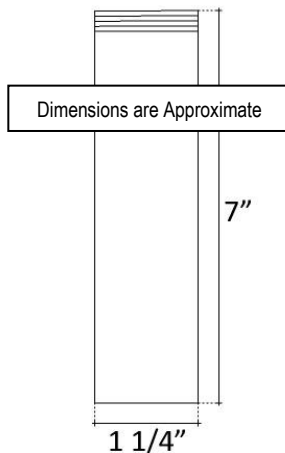

Shown in DB finish

Shown in AB

Dimensions are Approximate

D005

LIFT & TURN DRAIN

DETAILS

Materials: Brass Construction
 Plated Finishes: [DB] WC | PN | SN]
 Living Finishes: [AB | VB | PB | UB]
 Lift & Turn to Open, Twist to Close
 All Standard Drains
 Non-Overflow
 Cannot be used with Decorative Drains

DRAIN SIZE

1.5" Standard Lavatory Drain

AVAILABLE FINISHES

	AB	Antique Bronze
	VB	Vintage Brass
	UB	Satin Unlacquered Brass
	PB	Polished Unlacquered Brass
	DB	Dark Bronze
	WC	Weathered Copper
	SN	Satin Nickel
	PN	Polished Nickel