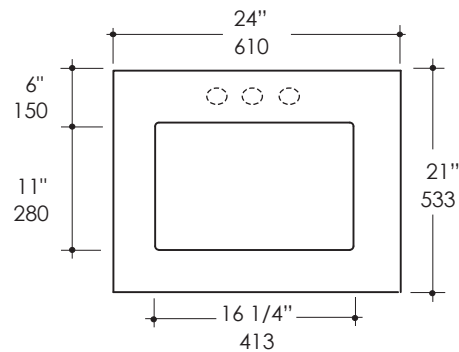

Faucet Hole Options:

- 00 - None
- 01 - One - centered behind the lavatory
- 02 - Two, center and right - centered behind the lavatory
- 03 - Three in 8" spread - centered behind the lavatory

Finish Options:

STONE

- WH -Bianco
- LN - Linac
- SL - Athens
- BN - Storm

QUARTZ

- PR - Puro
- FS - Fossil
- AH - Ash
- CA - Crema

SOLID SURFACE

- SW - Snow
- NN - Linen

Product Specifications:

Notes:
 Drawings provided herein are meant to give the user an idea of the product and are not made to scale. The size in inches is rounded up to the nearest 1/16". Slight variances can often occur with porcelain and woodwork. Therefore, LACAVA will not be held responsible for any cutouts, countertops, or furniture made without the actual product or template from LACAVA. Differences in color, grain, appearance and texture are inherent in all natural woodwork, and should be expected. Variances in these qualities are not deemed manufacturing defects, and will not be accepted as valid reasons to return or exchange any LACAVA woodwork. Plumbing specifications are only a guideline and may need to be altered based on the application.
 Product specifications are not binding to the manufacturer and can be changed without notice at any time. Please refer to your shipment for product final sizes.