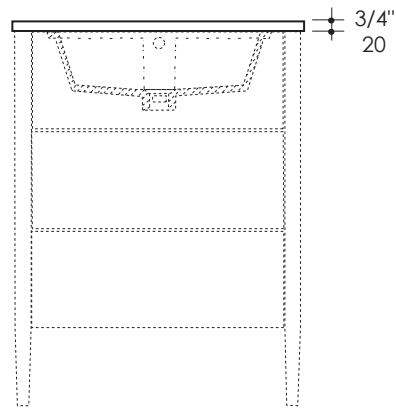

Faucet Hole Options:

- 00 - None
- 01 - One - centered behind the lavatory
- 02 - Two, center and right - centered behind the lavatory
- 03 - Three in 8" spread - centered behind the lavatory

Finish Options:

STONE

- WH -Bianco
- LN - Linac
- SL - Athens
- BN - Storm

QUARTZ

- PR - Puro
- FS - Fossil
- AH - Ash
- CA - Crema

SOLID SURFACE

- SW - Snow
- NN - Linen

Product Specifications:

Notes:
 Drawings provided herein are meant to give the user an idea of the product and are not made to scale. The size in inches is rounded up to the nearest 1/16". Slight variances can often occur with porcelain and woodwork. Therefore, LACAVA will not be held responsible for any cutouts, countertops, or furniture made without the actual product or template from LACAVA. Differences in color, grain, appearance and texture are inherent in all natural woodwork, and should be expected. Variances in these qualities are not deemed manufacturing defects, and will not be accepted as valid reasons to return or exchange any LACAVA woodwork. Plumbing specifications are only a guideline and may need to be altered based on the application.
 Product specifications are not binding to the manufacturer and can be changed without notice at any time. Please refer to your shipment for product final sizes.