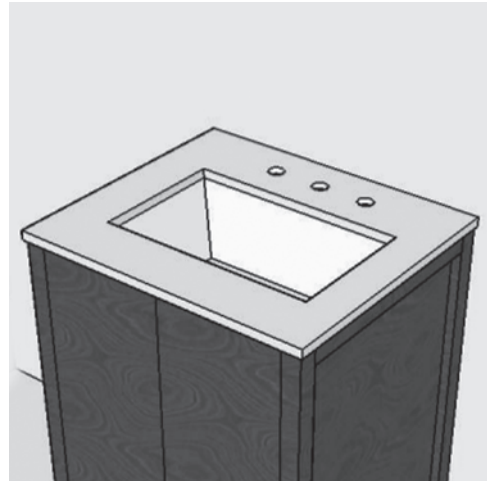

LUNAROSSA Countertop Item # Z501T

Features:

- Countertop for Vanity #Z501A and #Z501B with a cut-out for sink #5452UN
- Available in Stone, Quartz and Solid Surface

Recommended Accesories:

- Item #Z501A free-standing vanity with doors
- Item #Z501B free-standing vanity with drawers
- Item #5452UN : Under-counter porcelain washbasin with overflow

Faucet Hole Options:

- 00 - None
- 01 - One - centered behind the lavatory
- 02 - Two, center and right - centered behind the lavatory
- 03 - Three in 8" spread - centered behind the lavatory

Finish Options:

STONE

- WH -Bianco
- LN - Linac
- SL - Athens
- BN - Storm

QUARTZ

- PR - Puro
- FS - Fossil
- AH - Ash
- CA - Crema

SOLID SURFACE

- SW - Snow
- NN - Linen

Product Specifications:

Notes:
 Drawings provided herein are meant to give the user an idea of the product and are not made to scale. The size in inches is rounded up to the nearest 1/16". Slight variances can often occur with porcelain and woodwork. Therefore, LACAVA will not be held responsible for any cutouts, countertops, or furniture made without the actual product or template from LACAVA. Differences in color, grain, appearance and texture are inherent in all natural woodwork, and should be expected. Variances in these qualities are not deemed manufacturing defects, and will not be accepted as valid reasons to return or exchange any LACAVA woodwork. Plumbing specifications are only a guideline and may need to be altered based on the application.
 Product specifications are not binding to the manufacturer and can be changed without notice at any time. Please refer to your shipment for product final sizes.