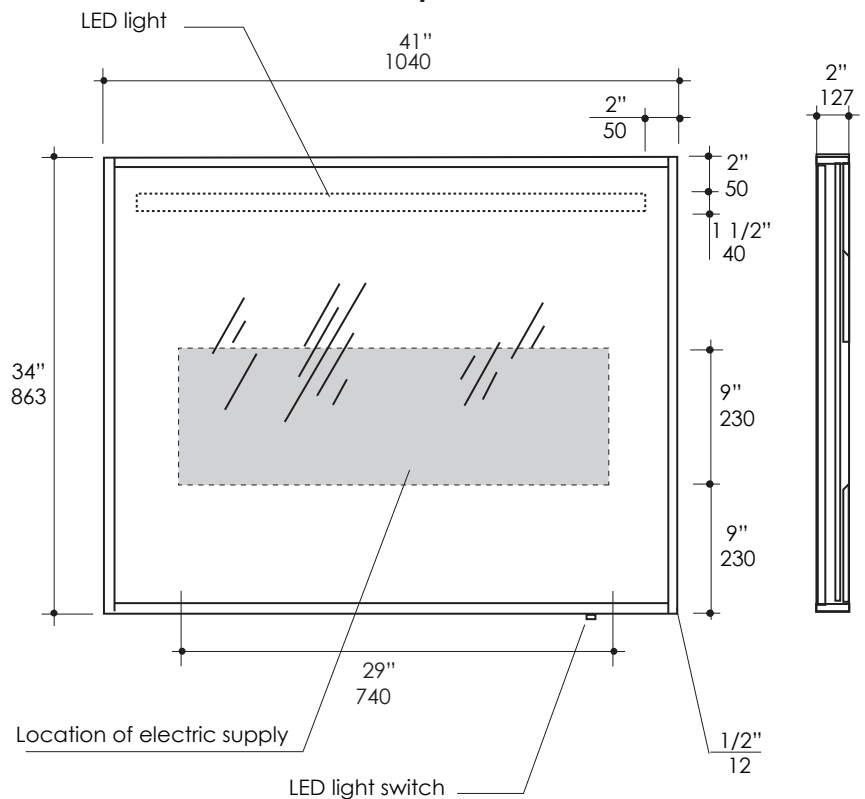

LINEA Mirror Item # M084

Features:

- Wall-mount mirror with wooden or metal frame
- LED accent light behind frosted glass section along the top edge
- Light is plug in on recessed outlet or can be hardwired - see manufacturer's details
- Button light switch included, installed on the right along the bottom edge, other location can be specified at the time of order
- Handmade in USA
- Manufactured with low VOC finishes and wood from renewable forests
- Freight class 4 based on the Lacava Freight Program

Product Specifications:

Notes:

Drawings provided herein are meant to give the user an idea of the product and are not made to scale. The size in inches is rounded up to the nearest 1/16". Slight variances can often occur with porcelain and woodwork. Therefore, LACAVA will not be held responsible for any cutouts, countertops, or furniture made without the actual product or template from LACAVA. Differences in color, grain, appearance and texture are inherent in all natural woodwork, and should be expected. Variances in these qualities are not deemed manufacturing defects, and will not be accepted as valid reasons to return or exchange any LACAVA woodwork. Plumbing specifications are only a guideline and may need to be altered based on the application.