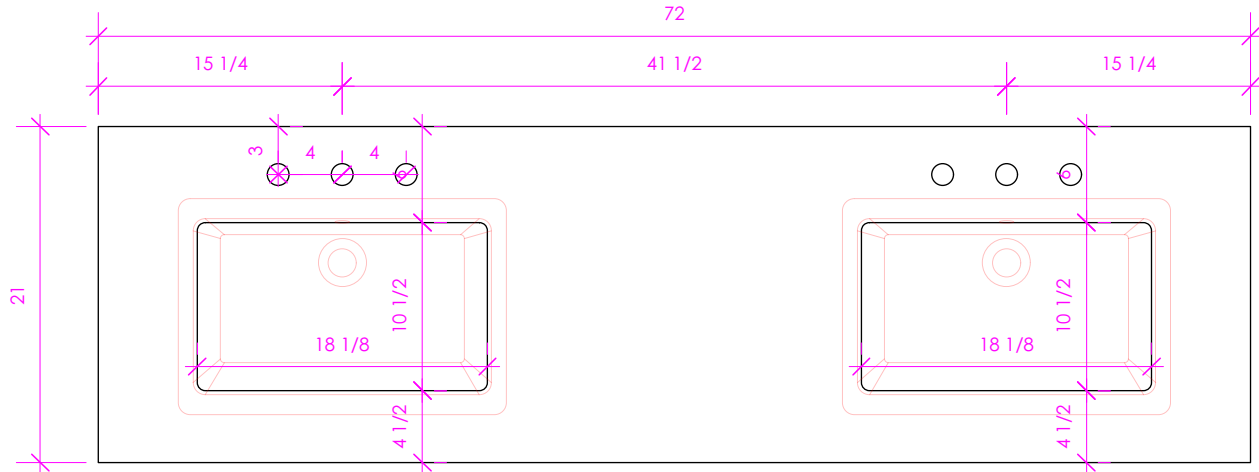

LACAVA

LUNAROSSA

LRS-72T

FEATURES:

- EASED EDGES
- USED WITH **5062UN** SINKS (SOLD SEPARATELY)
- PROUDLY HANDMADE IN THE USA

FINISHES:

WOOD:

STANDARD:

QUARTZ:

PR - PURO
 AH - ASH

SOLID SURFACE:

M - SATIN WHITE
 G - POLISHED WHITE

METALS:

METAL:

21 - BRUSHED STAINLESS STEEL
 10 - POLISHED STAINLESS STEEL
 51 - BRUSHED BRASS
 44 - MATTE BLACK

LACAVA reserves the right to revise any dimension or information on this sheet without notice. Dimensions are nominal and may vary within an industry accepted tolerance of 1/4". Cabinets with 'vanity top' sinks are made to the matching sink and dimensions may vary. LACAVA is not responsible for any cutouts, countertops, or furniture made without the actual product or template. Differences in color, grain, appearance, and texture are inherent in all natural woodwork and should be expected. Variances in these qualities are not deemed manufacturing defects and will not be accepted as valid reasons for return or exchanges. Plumbing specifications are only a guideline and may need alteration based on application.